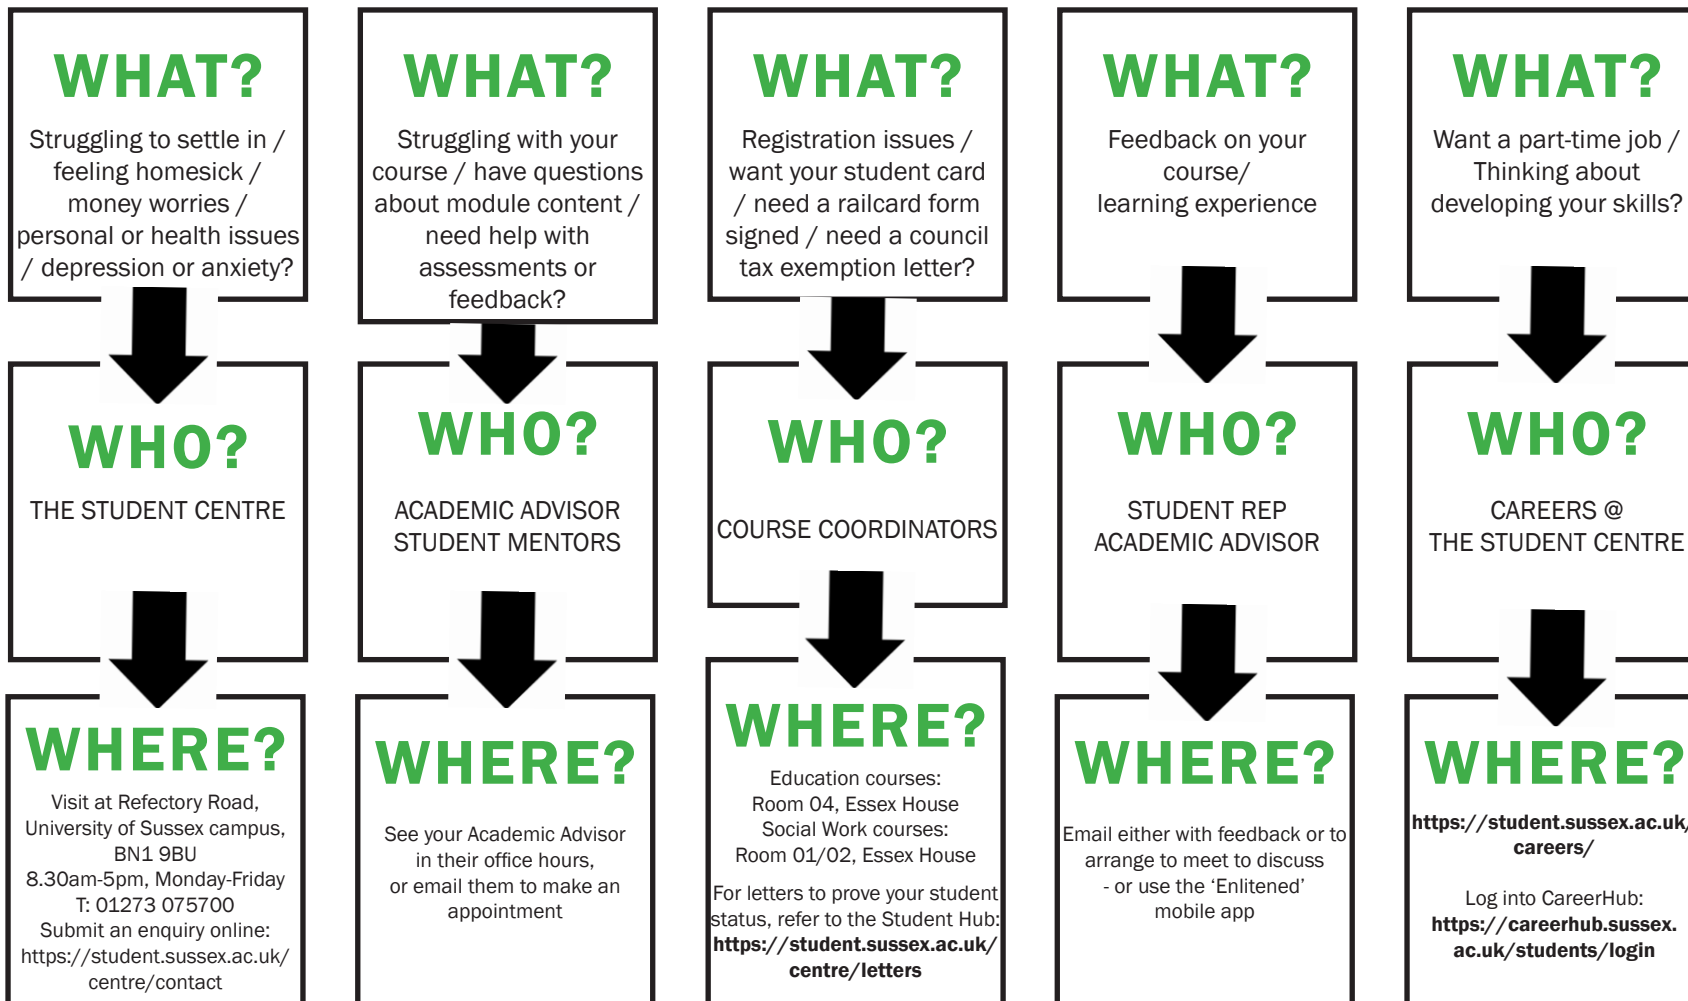

# WHERE DO I GO FOR HELP?

You can also email the Co-Directors of Student Experience for the School of Education and Social Work, Jo Tregenza & Dr Rachel Burr, at any time for support and guidance: [eswdose@sussex.ac.uk](mailto:eswdose@sussex.ac.uk)