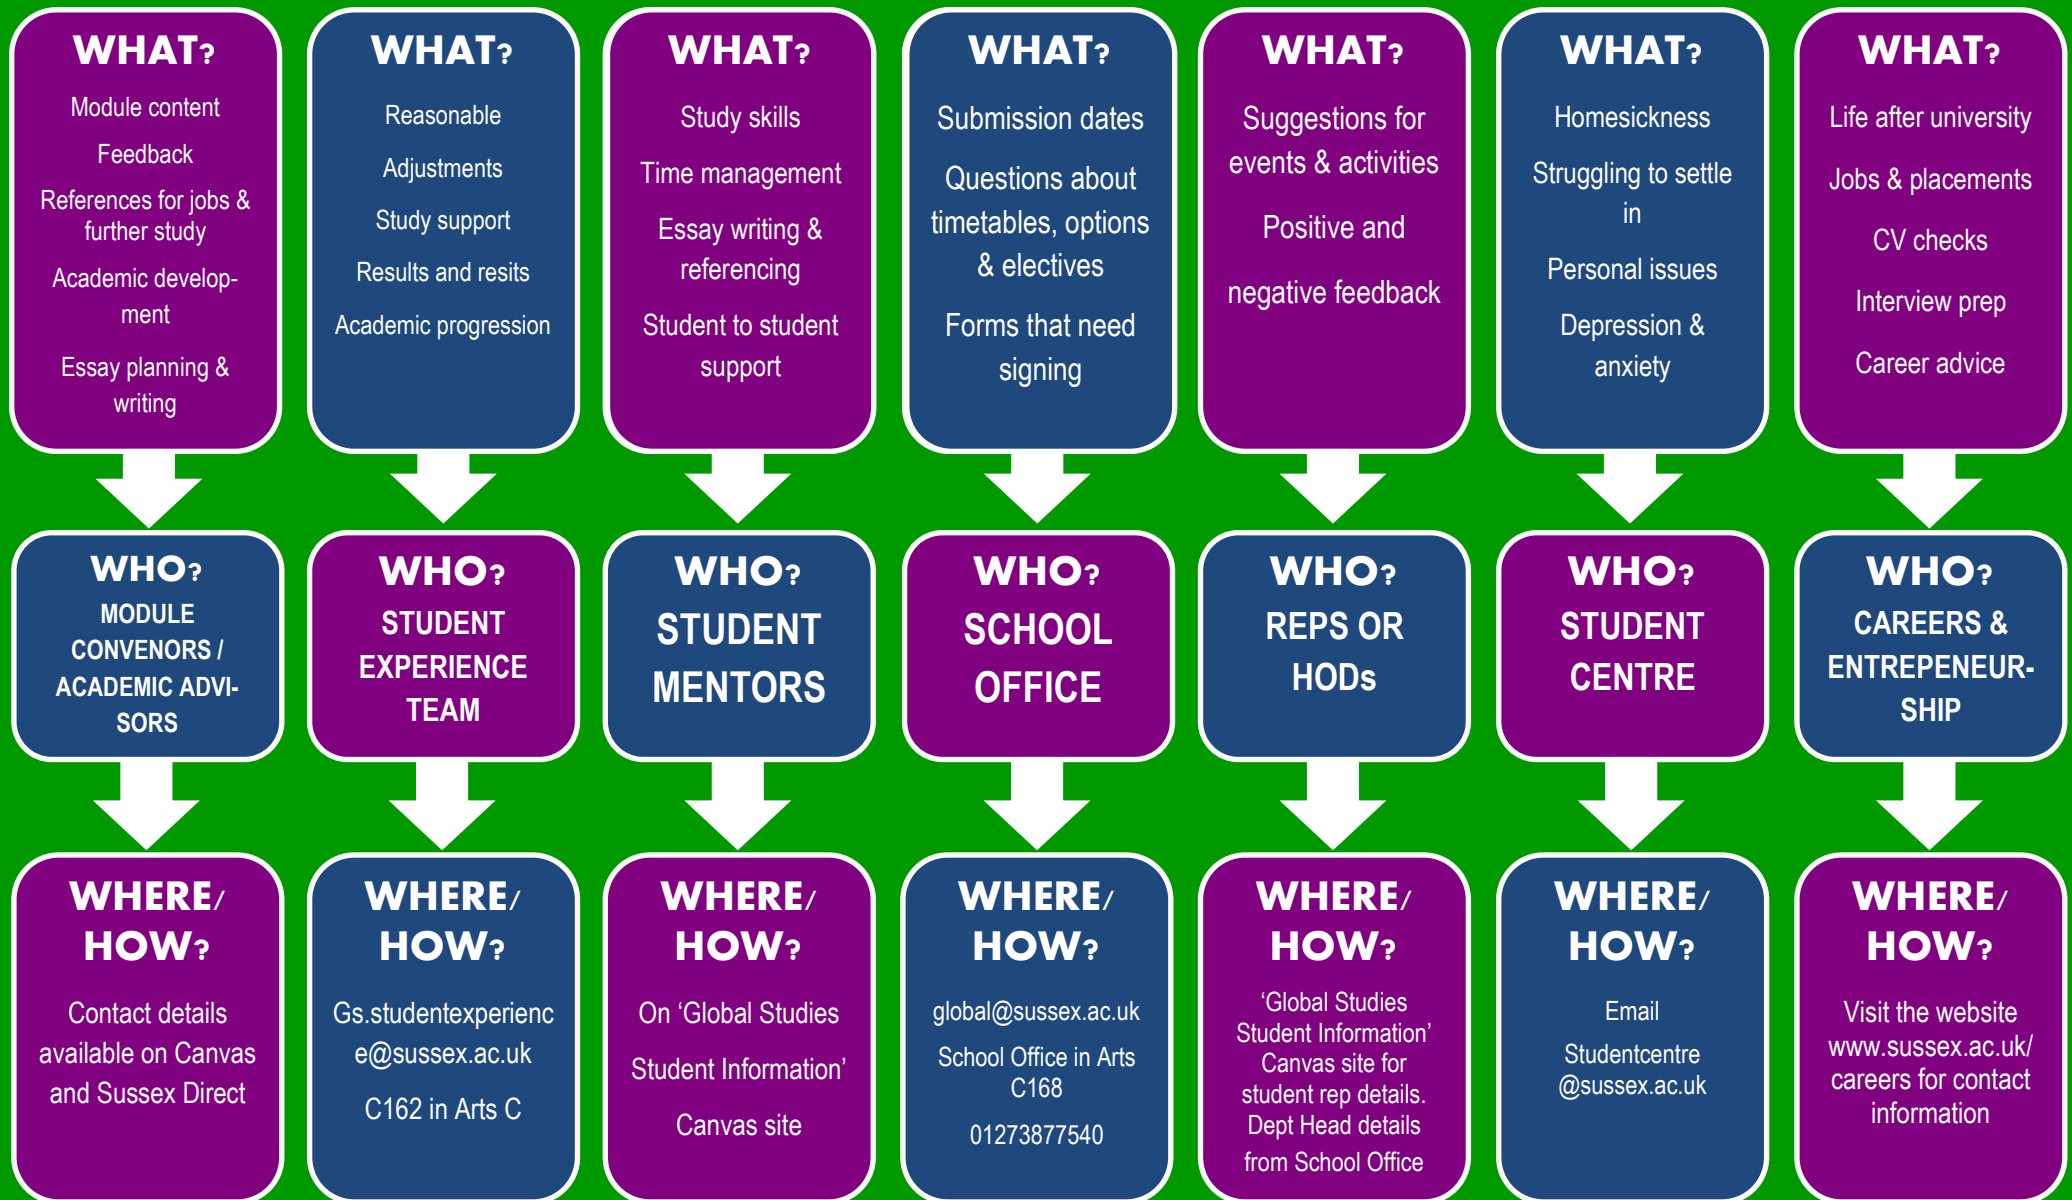

# WHERE DO I GO FOR HELP?

undergraduate

If you're unsure of where to go the Global Studies School Office is your best bet. They will then direct you on to the best place for your query or concern. Please email: [global@sussex.ac.uk](mailto:global@sussex.ac.uk).