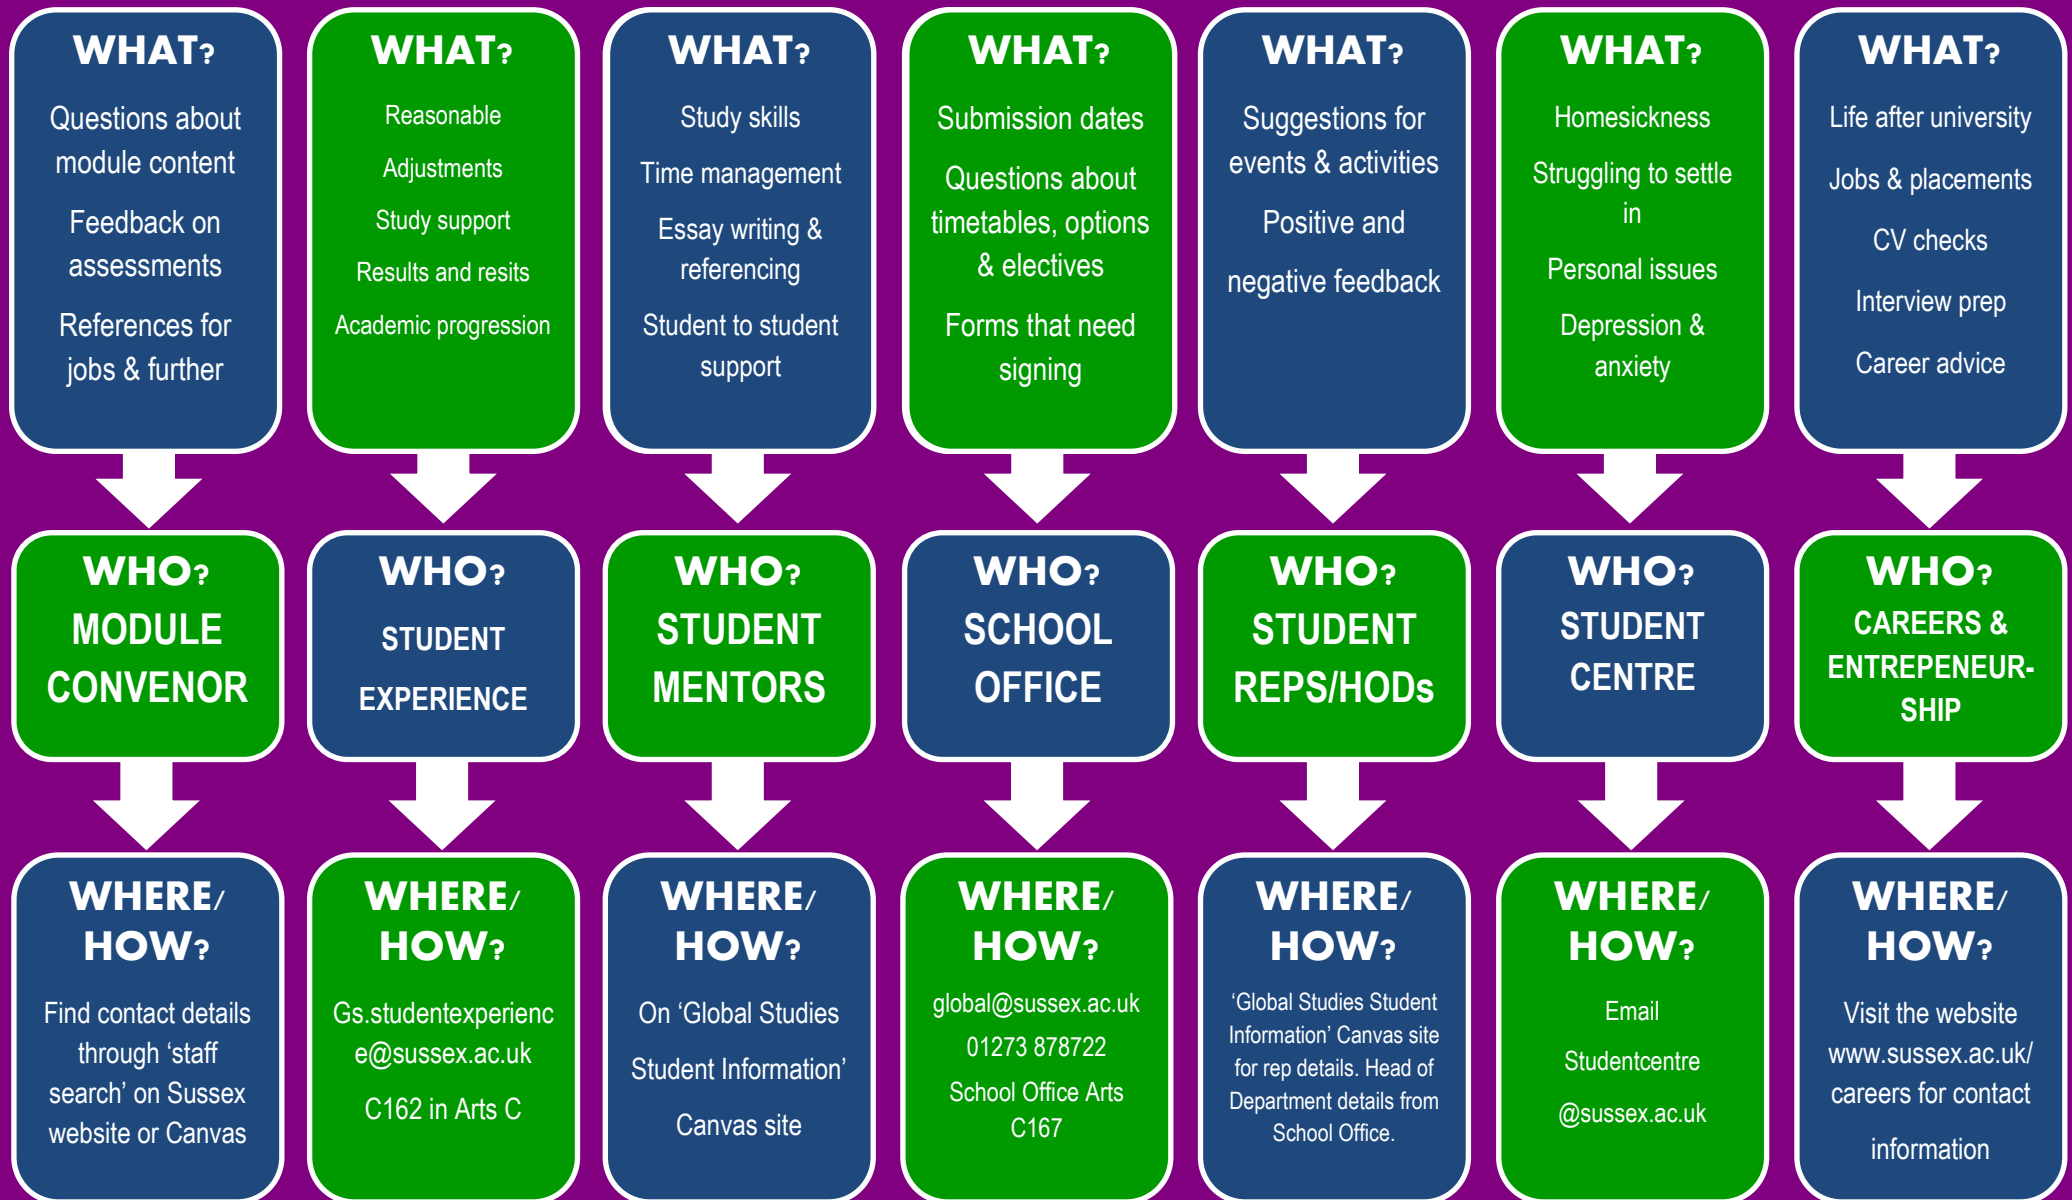

WHERE DO I GO FOR HELP?

Postgraduate Taught

If you're unsure of where to go the Global Studies School Office is your best bet. They will then direct you on to the best place for your query or concern.

Please email: global@sussex.ac.uk.