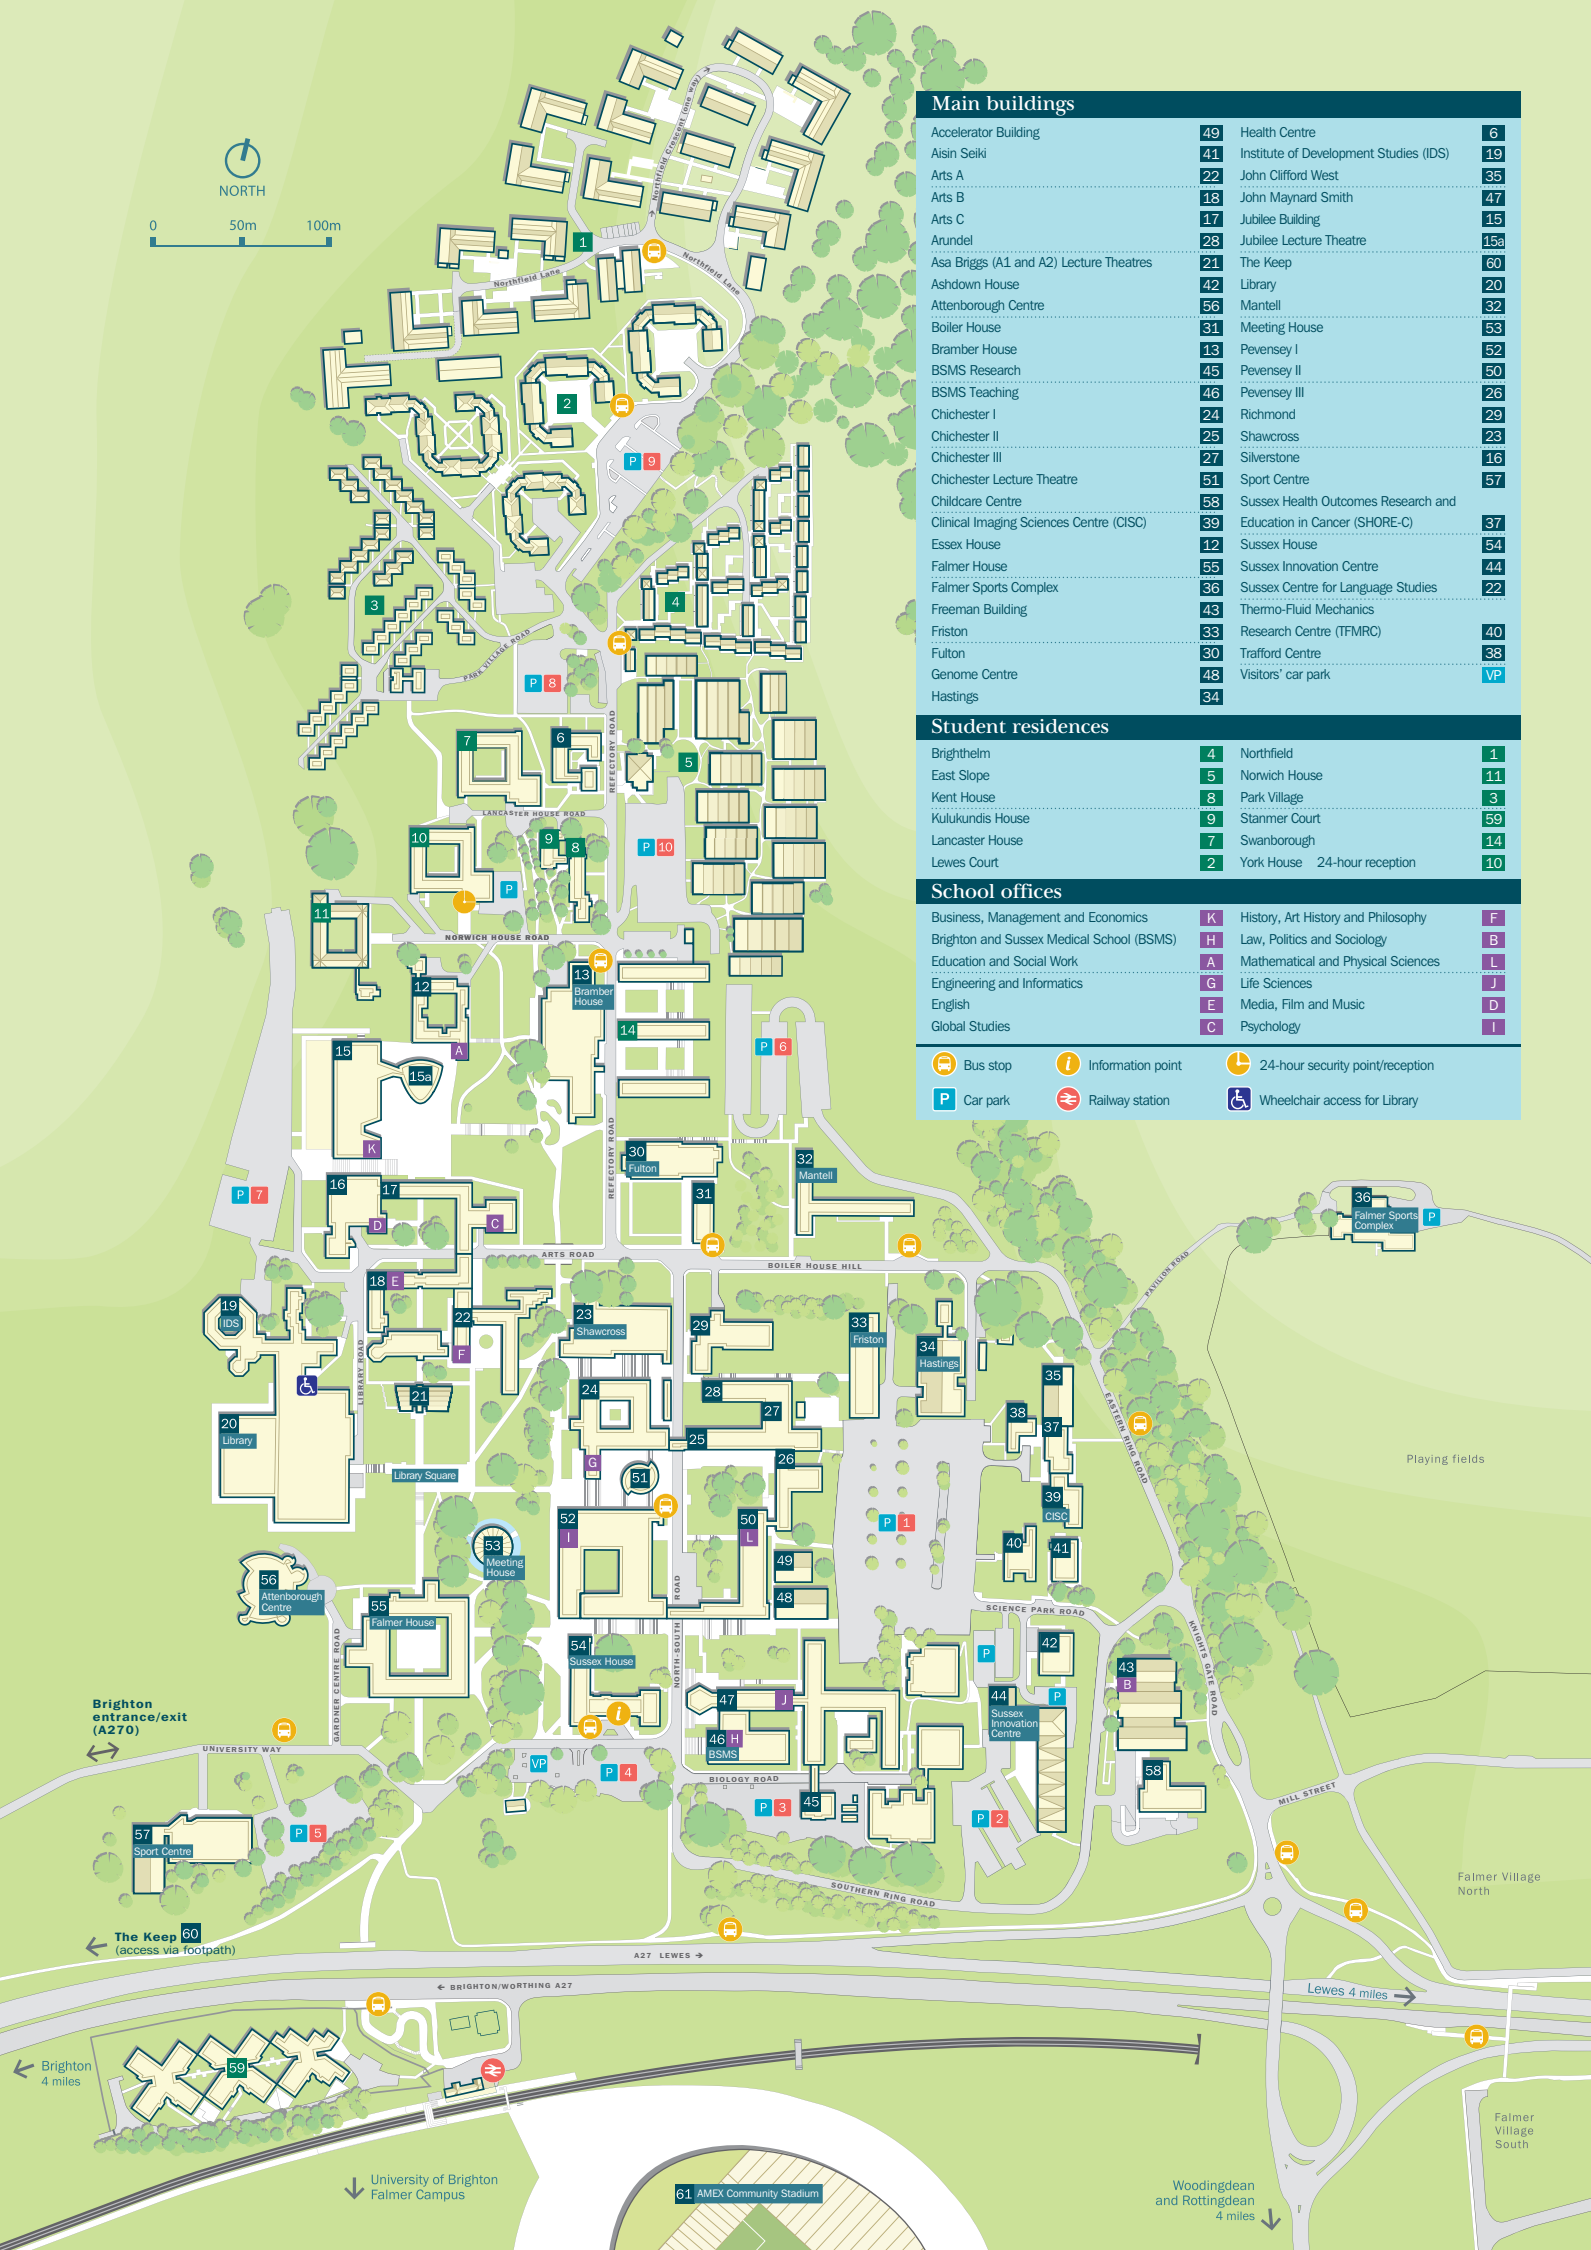

0 50m 100m

Main buildings

Accelerator Building	49	Health Centre	6
Aisin Seiki	41	Institute of Development Studies (IDS)	19
Arts A	22	John Clifford West	35
Arts B	18	John Maynard Smith	47
Arts C	17	Jubilee Building	15
Arundel	28	Jubilee Lecture Theatre	15a
Asa Briggs (A1 and A2) Lecture Theatres	21	The Keep	60
Ashdown House	42	Library	20
Attenborough Centre	56	Mantell	32
Boiler House	31	Meeting House	53
Bramber House	13	Pevensy I	52
BSMS Research	45	Pevensy II	50
BSMS Teaching	46	Pevensy III	26
Chichester I	24	Richmond	29
Chichester II	25	Shawcross	23
Chichester III	27	Silverstone	16
Chichester Lecture Theatre	51	Sport Centre	57
Childcare Centre	58	Sussex Health Outcomes Research and Education in Cancer (SHORE-C)	37
Clinical Imaging Sciences Centre (CISC)	39	Sussex House	54
Essex House	12	Sussex Innovation Centre	44
Falmer House	55	Sussex Centre for Language Studies	22
Falmer Sports Complex	36	Thermo-Fluid Mechanics	43
Freeman Building	43	Research Centre (TFMRC)	40
Friston	33	Trafford Centre	38
Fulton	30	Visitors' car park	VP
Genome Centre	48	Hastings	34

Student residences

Brighthelm	4	Northfield	11
East Slope	5	Norwich House	11
Kent House	8	Park Village	3
Kulukundis House	9	Stanmer Court	59
Lancaster House	7	Swanborough	14
Lewes Court	2	York House 24-hour reception	10

Bus stop
 Information point
 24-hour security point/reception
 Car park
 Railway station
 Wheelchair access for Library

Brighton entrance/exit (A270)

The Keep 60 (access via footpath)

Brighton 4 miles

University of Brighton Falmer Campus

Cafés on campus

22	Arts Piazza Café	Arts A
50	Bridge Café	Pevensy II
17	Dhaba Café	Arts C
46	Doctor's Orders Café	BSMS Teaching
5	East Slope Bar	East Slope
13	Eat Central (ground floor)	Bramber House
13	Dine Central (first floor)	Bramber House
19	IDS Café and Bar	IDS
15	Jubilee Building Café	Jubilee Building
20	Library Café	Library
44	Sussex Innovation Centre Café	Sussex Innovation Centre
55	The Union Bar	Falmer House