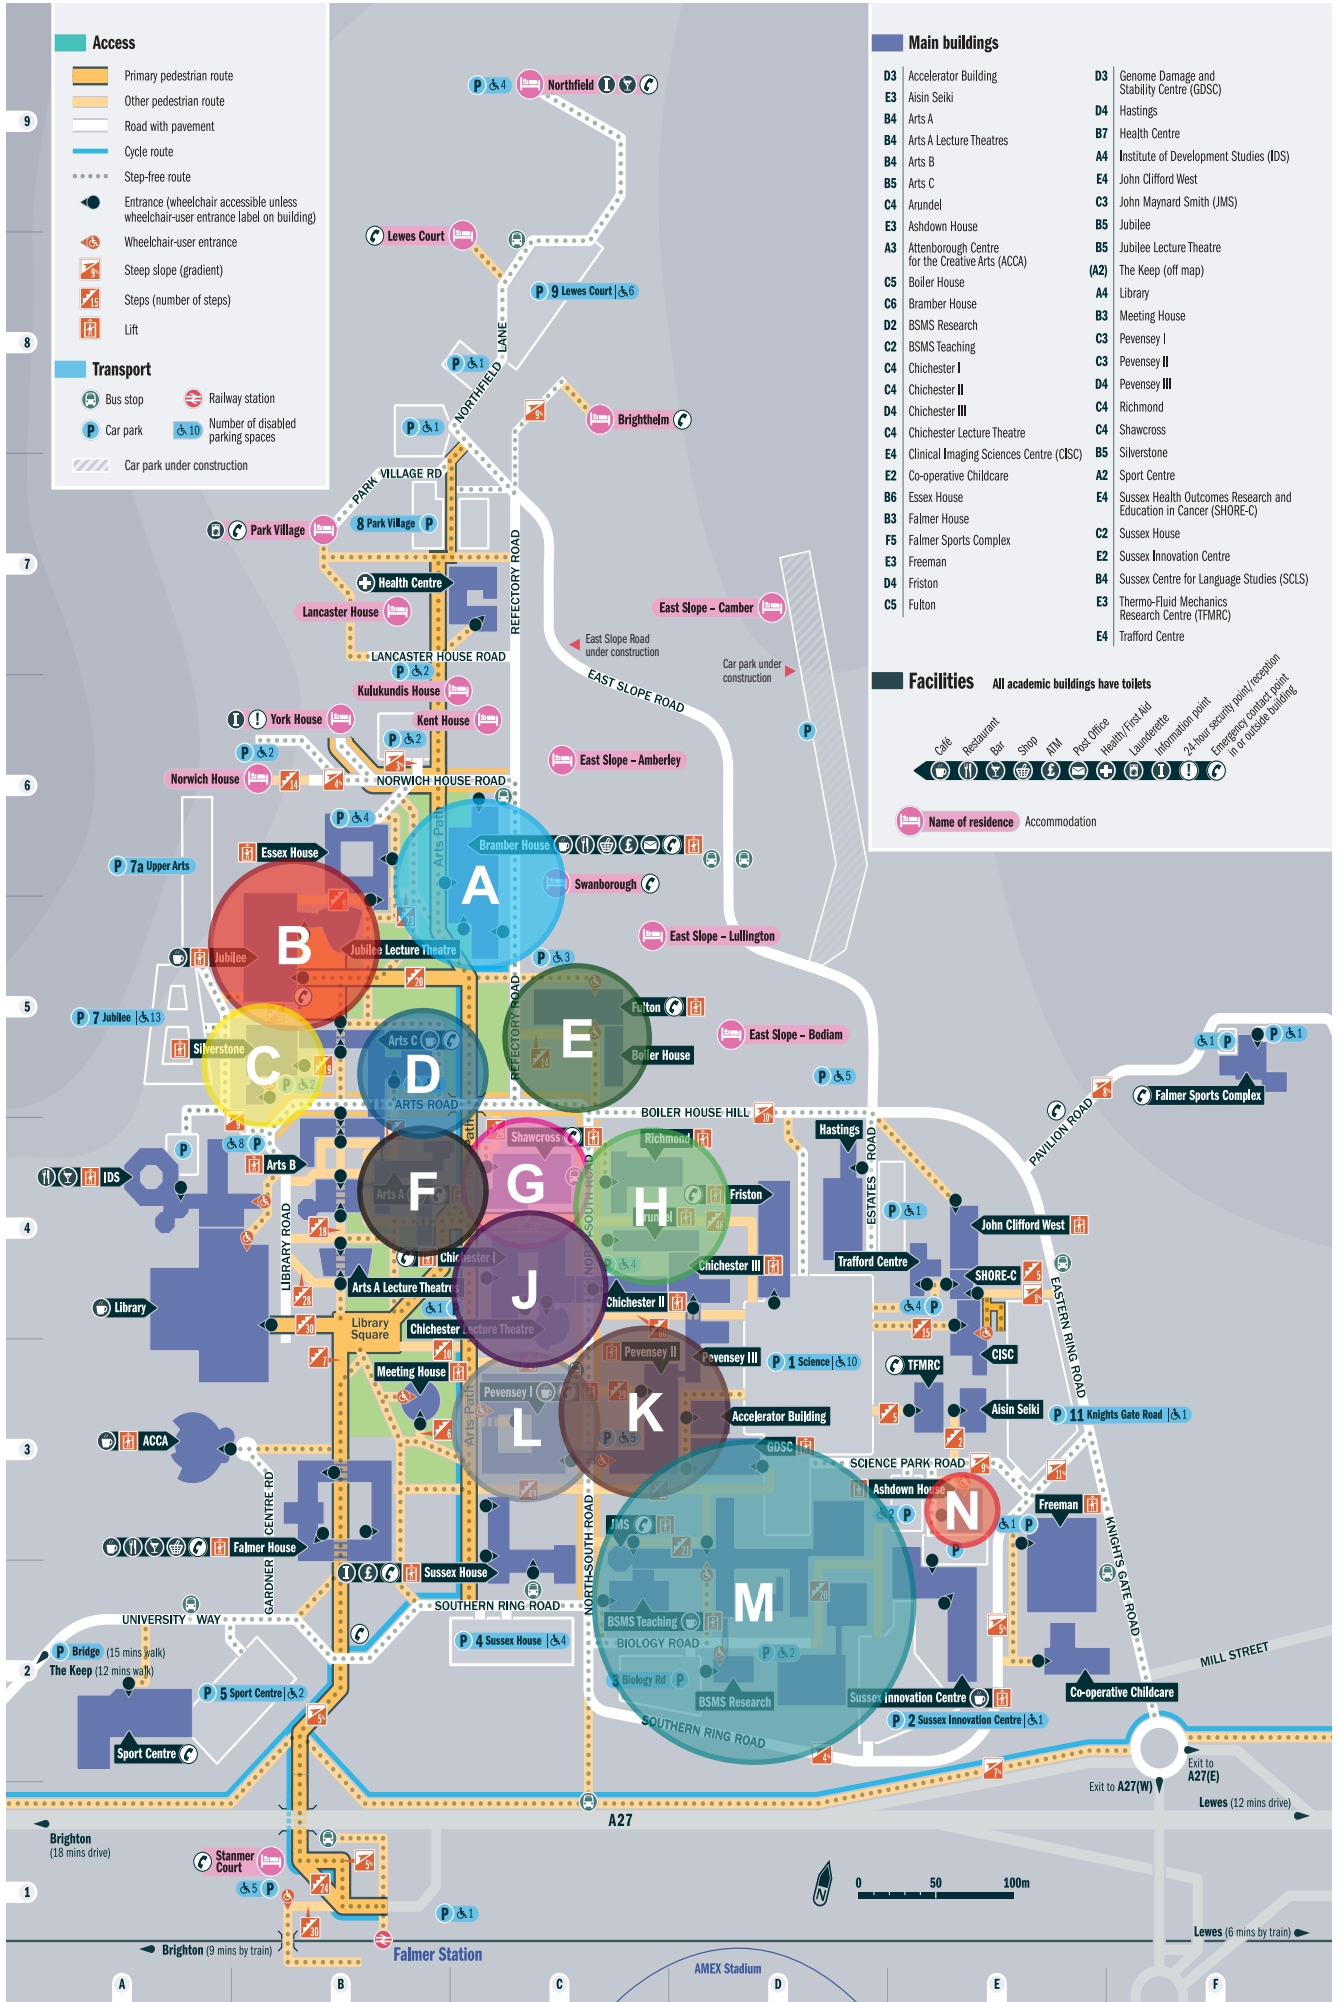

WIRELESS MICROPHONE USAGE ON CAMPUS

UNIVERSITY OF SUSSEX

DISCLAIMER

The University of Sussex holds a license for TV Channel 38, that is any frequency between 606.500 and 613.500. If you are operating University equipment in the UK beyond this frequency range without the appropriate permit/license, you are doing so illegally.

The license the University holds for Channel 38 is on a shared non-protective basis. This means other individuals or groups also have access to the frequencies on Channel 38. For further information: <https://www.ofcom.org.uk/manage-your-licence/radiocommunication-licences/pmse/pmse-technical-info/mics-monitors/shared>

Ensure you do not interfere with other users in the area you are intending to utilise the kit. For the best results, find a clear/empty frequency and do not use two transmitters on the same channel.

Usage on Campus:

The I.T. Services operate wireless microphones in several buildings across campus and have reserved the usage of certain frequencies. You must stay at least 250MHz away from these. For example, if channel 607.375 is in use, you must not use any of the frequencies between 607.125 - 607.625 as they could cause interference.

For information on which frequencies are in use where and which frequencies you can use while on campus, please view the map on the next page.

The University of Sussex cannot accept responsibility or liability for how you operate the equipment. Ensure you are familiar with and follow the regulations.

If you don't know how to change the frequency on the wireless microphone kits, please consult the help sheets available on the Technical Services website and/or the video tutorial on the MAHTechServ YouTube channel.

If you require assistance or would like more information, contact the MAH technicians via email (MAHTechServ@sussex.ac.uk) or telephone (+44 1273 873636).

LIST OF FREQUENCIES IN USE BY I.T. SERVICES (ITS) ON CAMPUS

606.100	607.100	608.000	609.325	610.075	611.000	612.000	613.125
606.475	607.375	608.400	609.625	610.275	611.075	612.025	613.275
606.500	607.600	608.425	609.675	610.400	611.400	612.100	613.450
606.875		608.500	609.775	610.425	611.475	612.800	613.475
606.975		608.525	609.950	610.475	611.600		
		608.925		610.550	611.625		
				610.675			

**YOU MUST STAY MINIMUM 250MHz
AWAY FROM ANY FREQUENCY IN USE
BY ITS IN A SPECIFIC AREA. ***

**LEGAL RANGE ON CHANNEL 38:
606.500MHZ – 613.500MHZ**

University of Sussex Campus Map