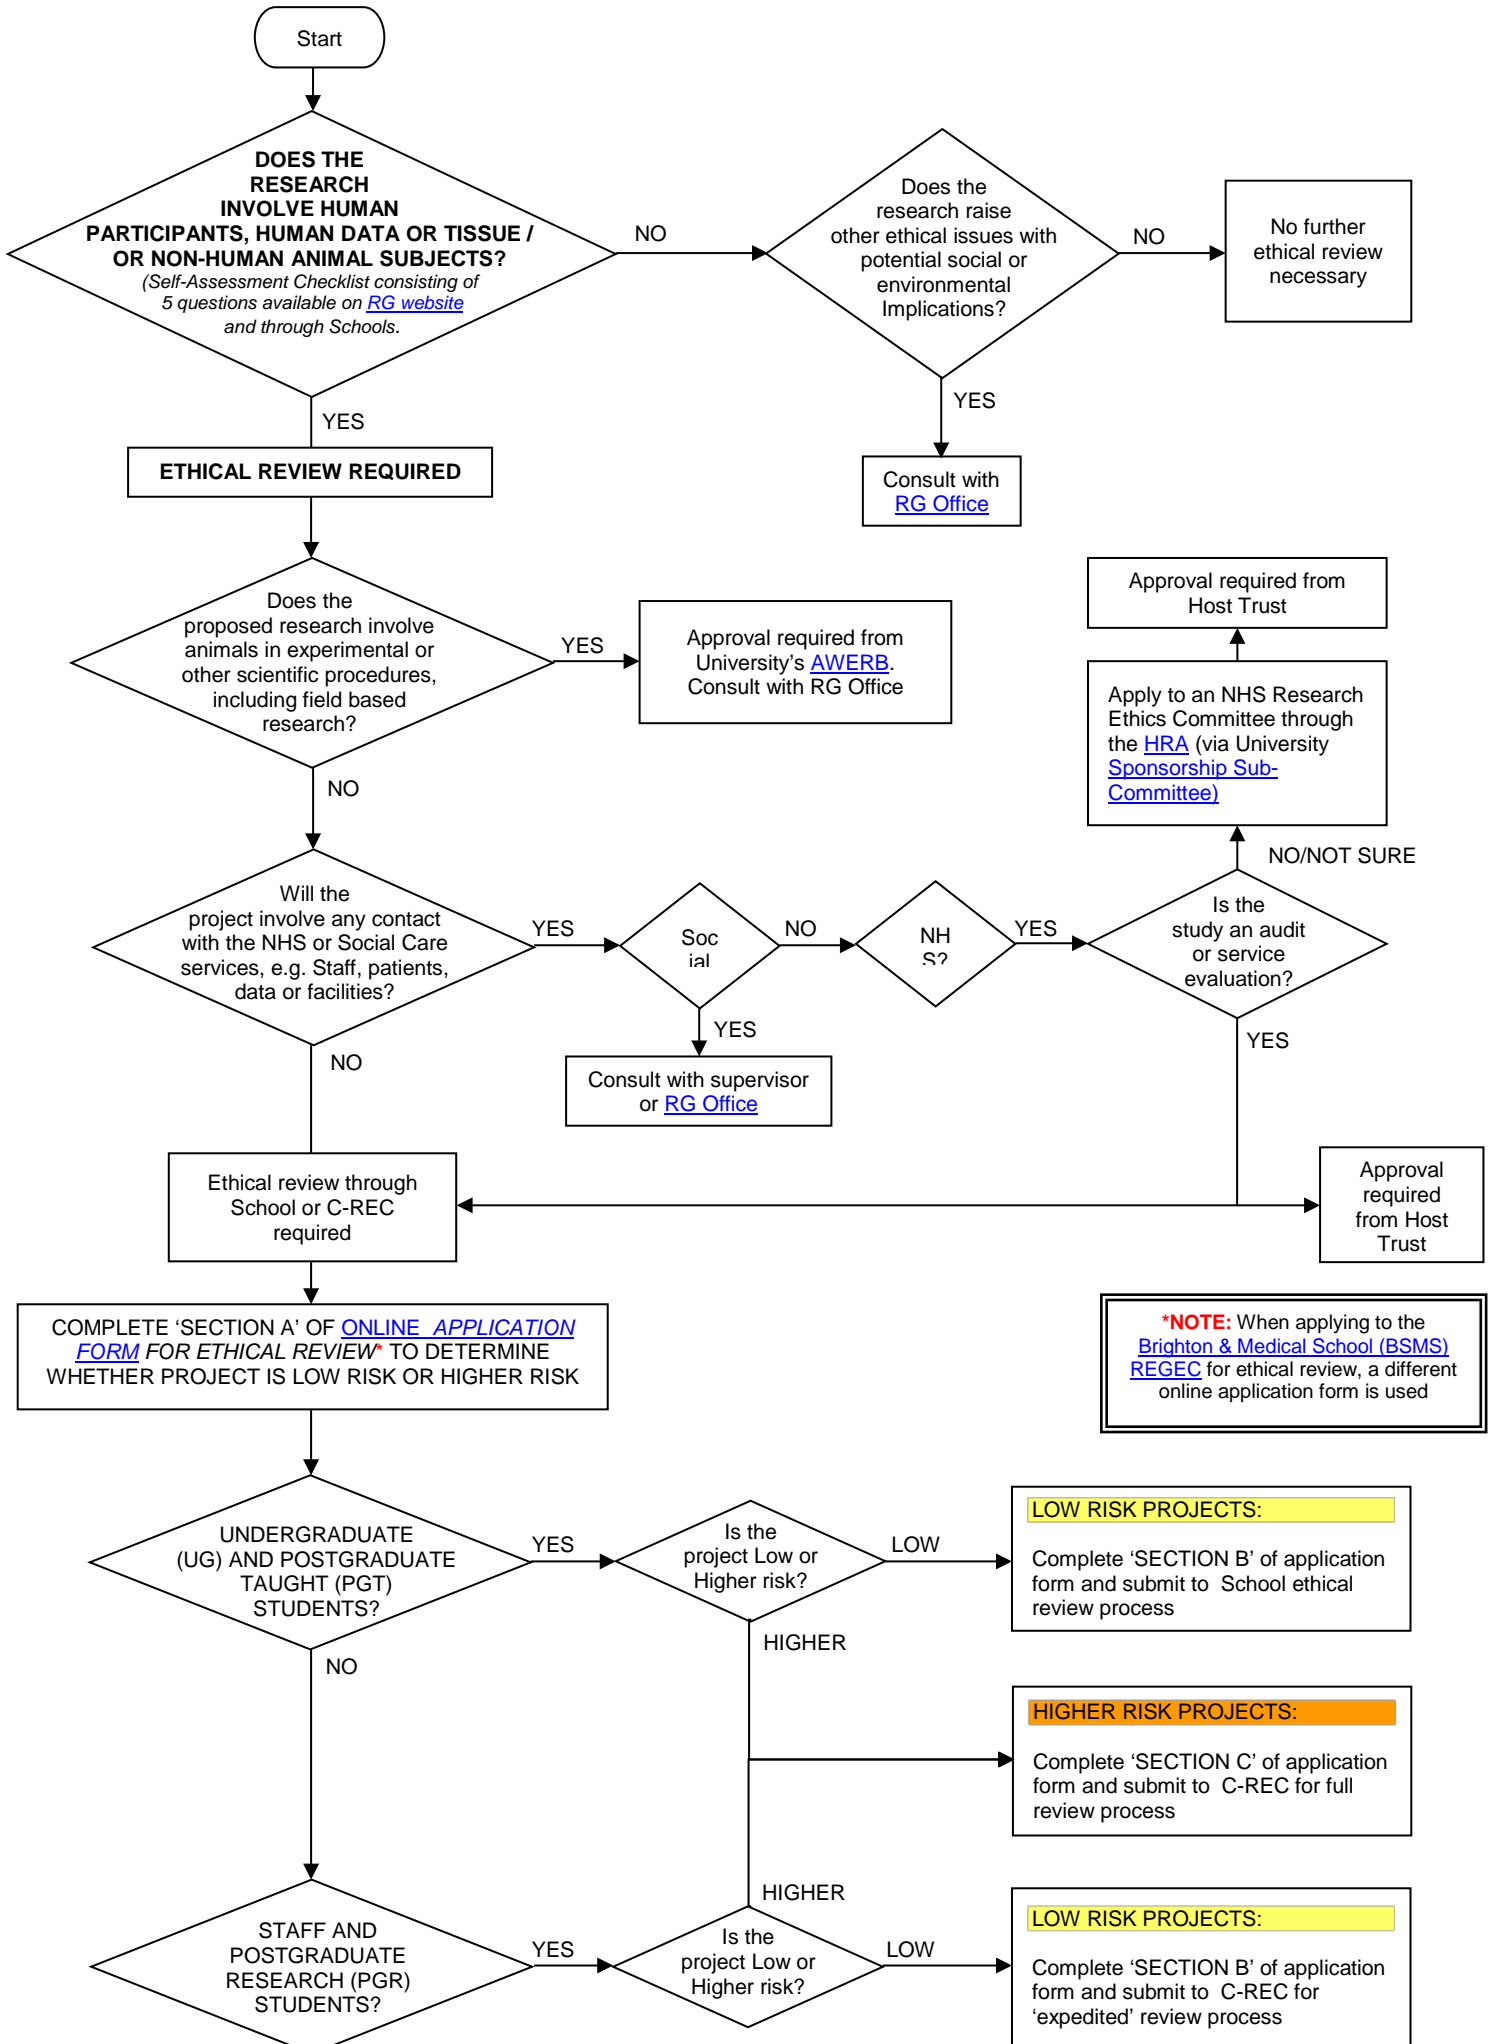

UNIVERSITY OF SUSSEX – RESEARCH ETHICS REVIEW FLOWCHART

***NOTE:** When applying to the Brighton & Medical School (BSMS) REGEC for ethical review, a different online application form is used