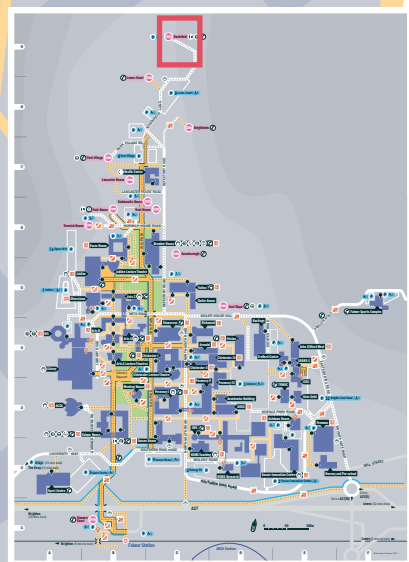

Northfield

-  Pedestrian route
-  Road
-  Entrance (wheelchair accessible only when wheelchair user entrance label is present)
-  Wheelchair-user entrance
-  Car Park
-  Emergency phone
-  Recycling point
-  Reception
-  Launderette
-  Social hub
-  Bicycles
-  Bus stop
-  Amazon Lockers

P 9 Lewes Court | 