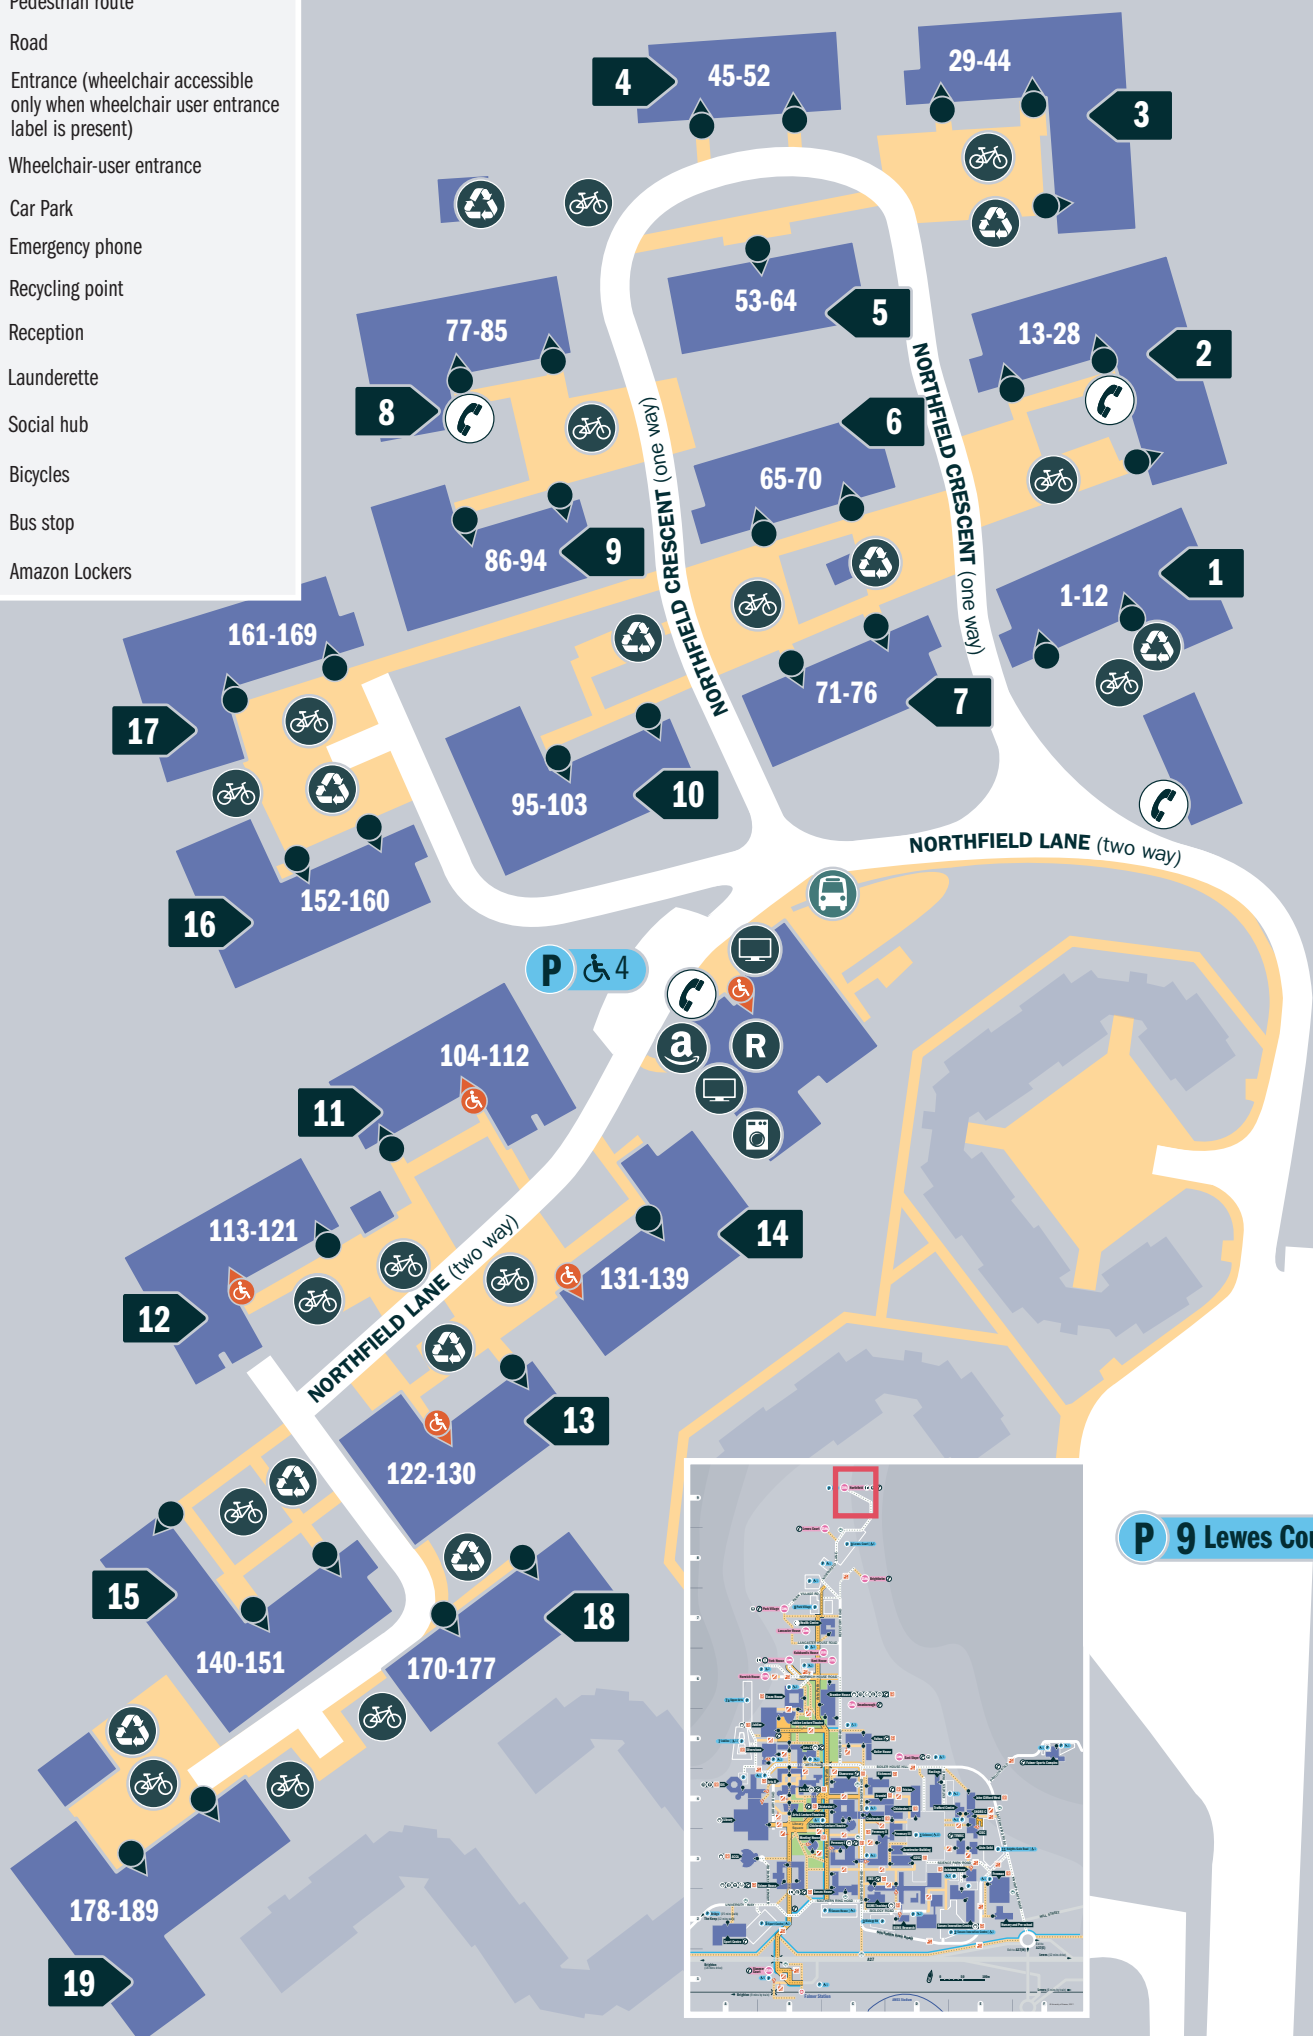

Northfield

-  Pedestrian route
-  Road
-  Entrance (wheelchair accessible only when wheelchair user entrance label is present)
-  Wheelchair-user entrance
-  Car Park
-  Emergency phone
-  Recycling point
-  Reception
-  Launderette
-  Social hub
-  Bicycles
-  Bus stop
-  Amazon Lockers

P 9 Lewes Court | 