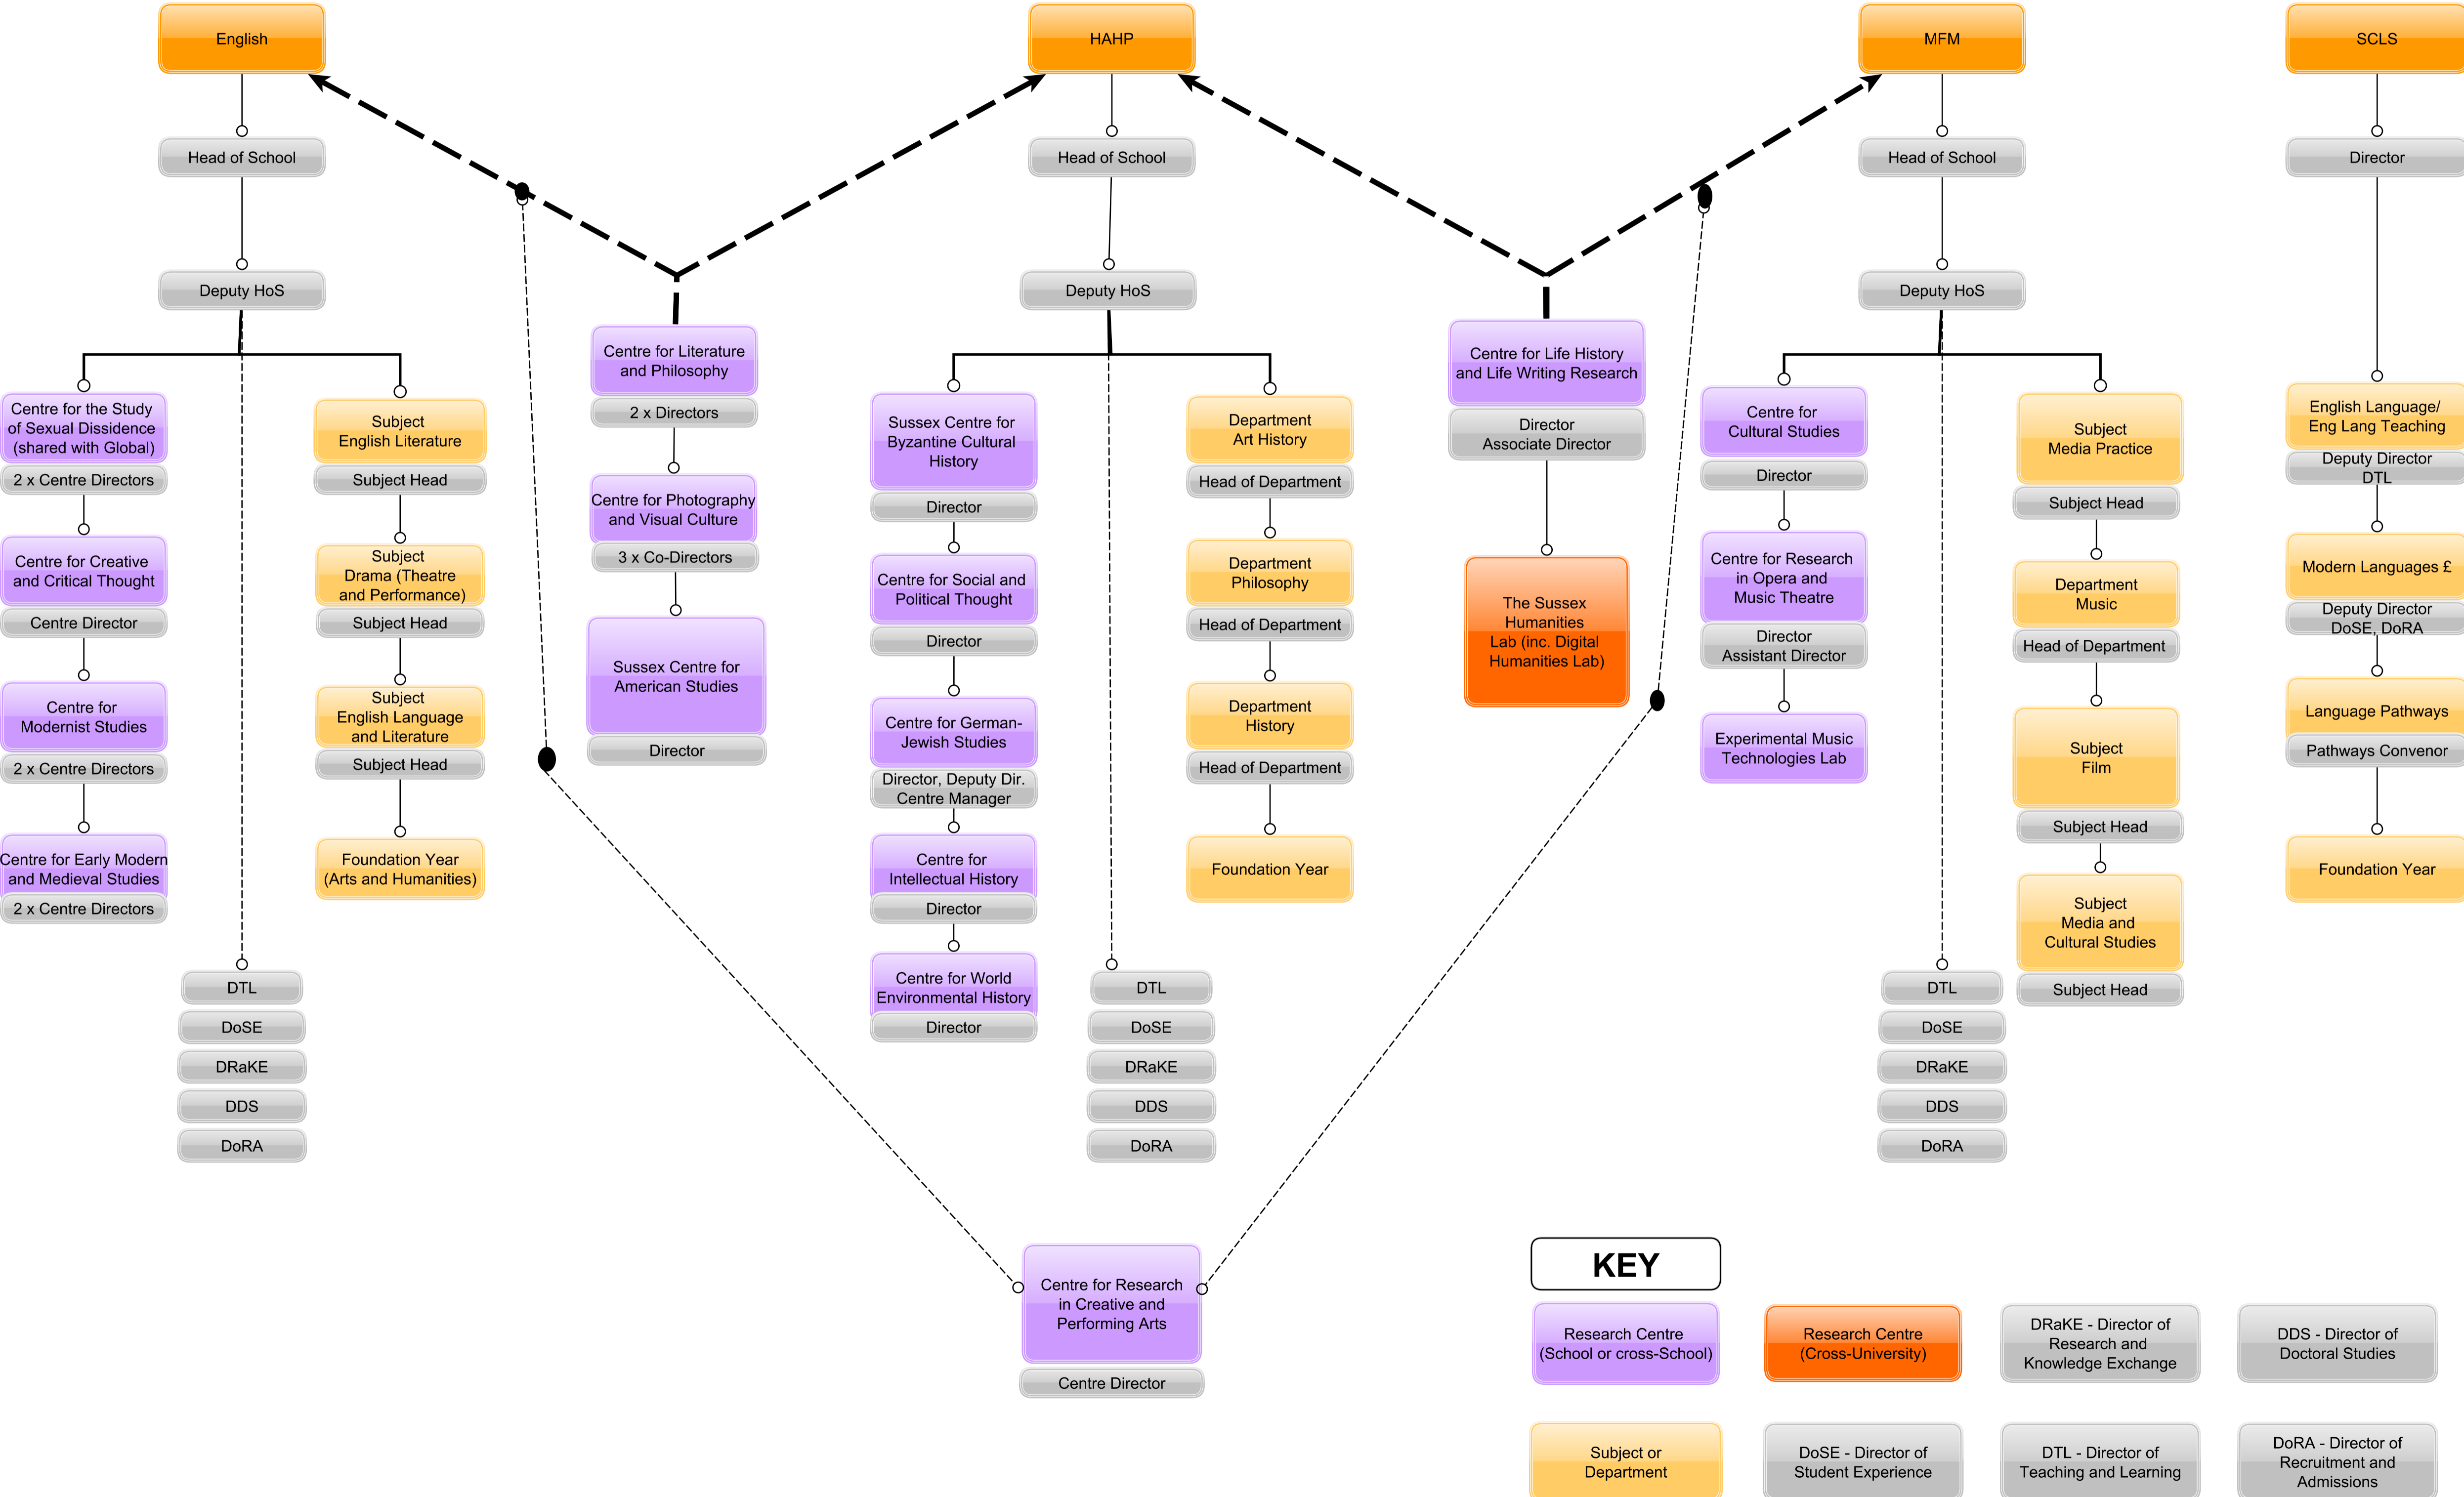

Current Academic Structures within the Schools of English, History, Art History & Philosophy (HAHP), Music, Film & Media (MFM) and the Sussex Centre for Language Studies (SCLS)

KEY

Research Centre (School or cross-School)

Research Centre (Cross-University)

DRaKE - Director of Research and Knowledge Exchange

DDS - Director of Doctoral Studies

Subject or Department

DoSE - Director of Student Experience

DTL - Director of Teaching and Learning

DoRA - Director of Recruitment and Admissions