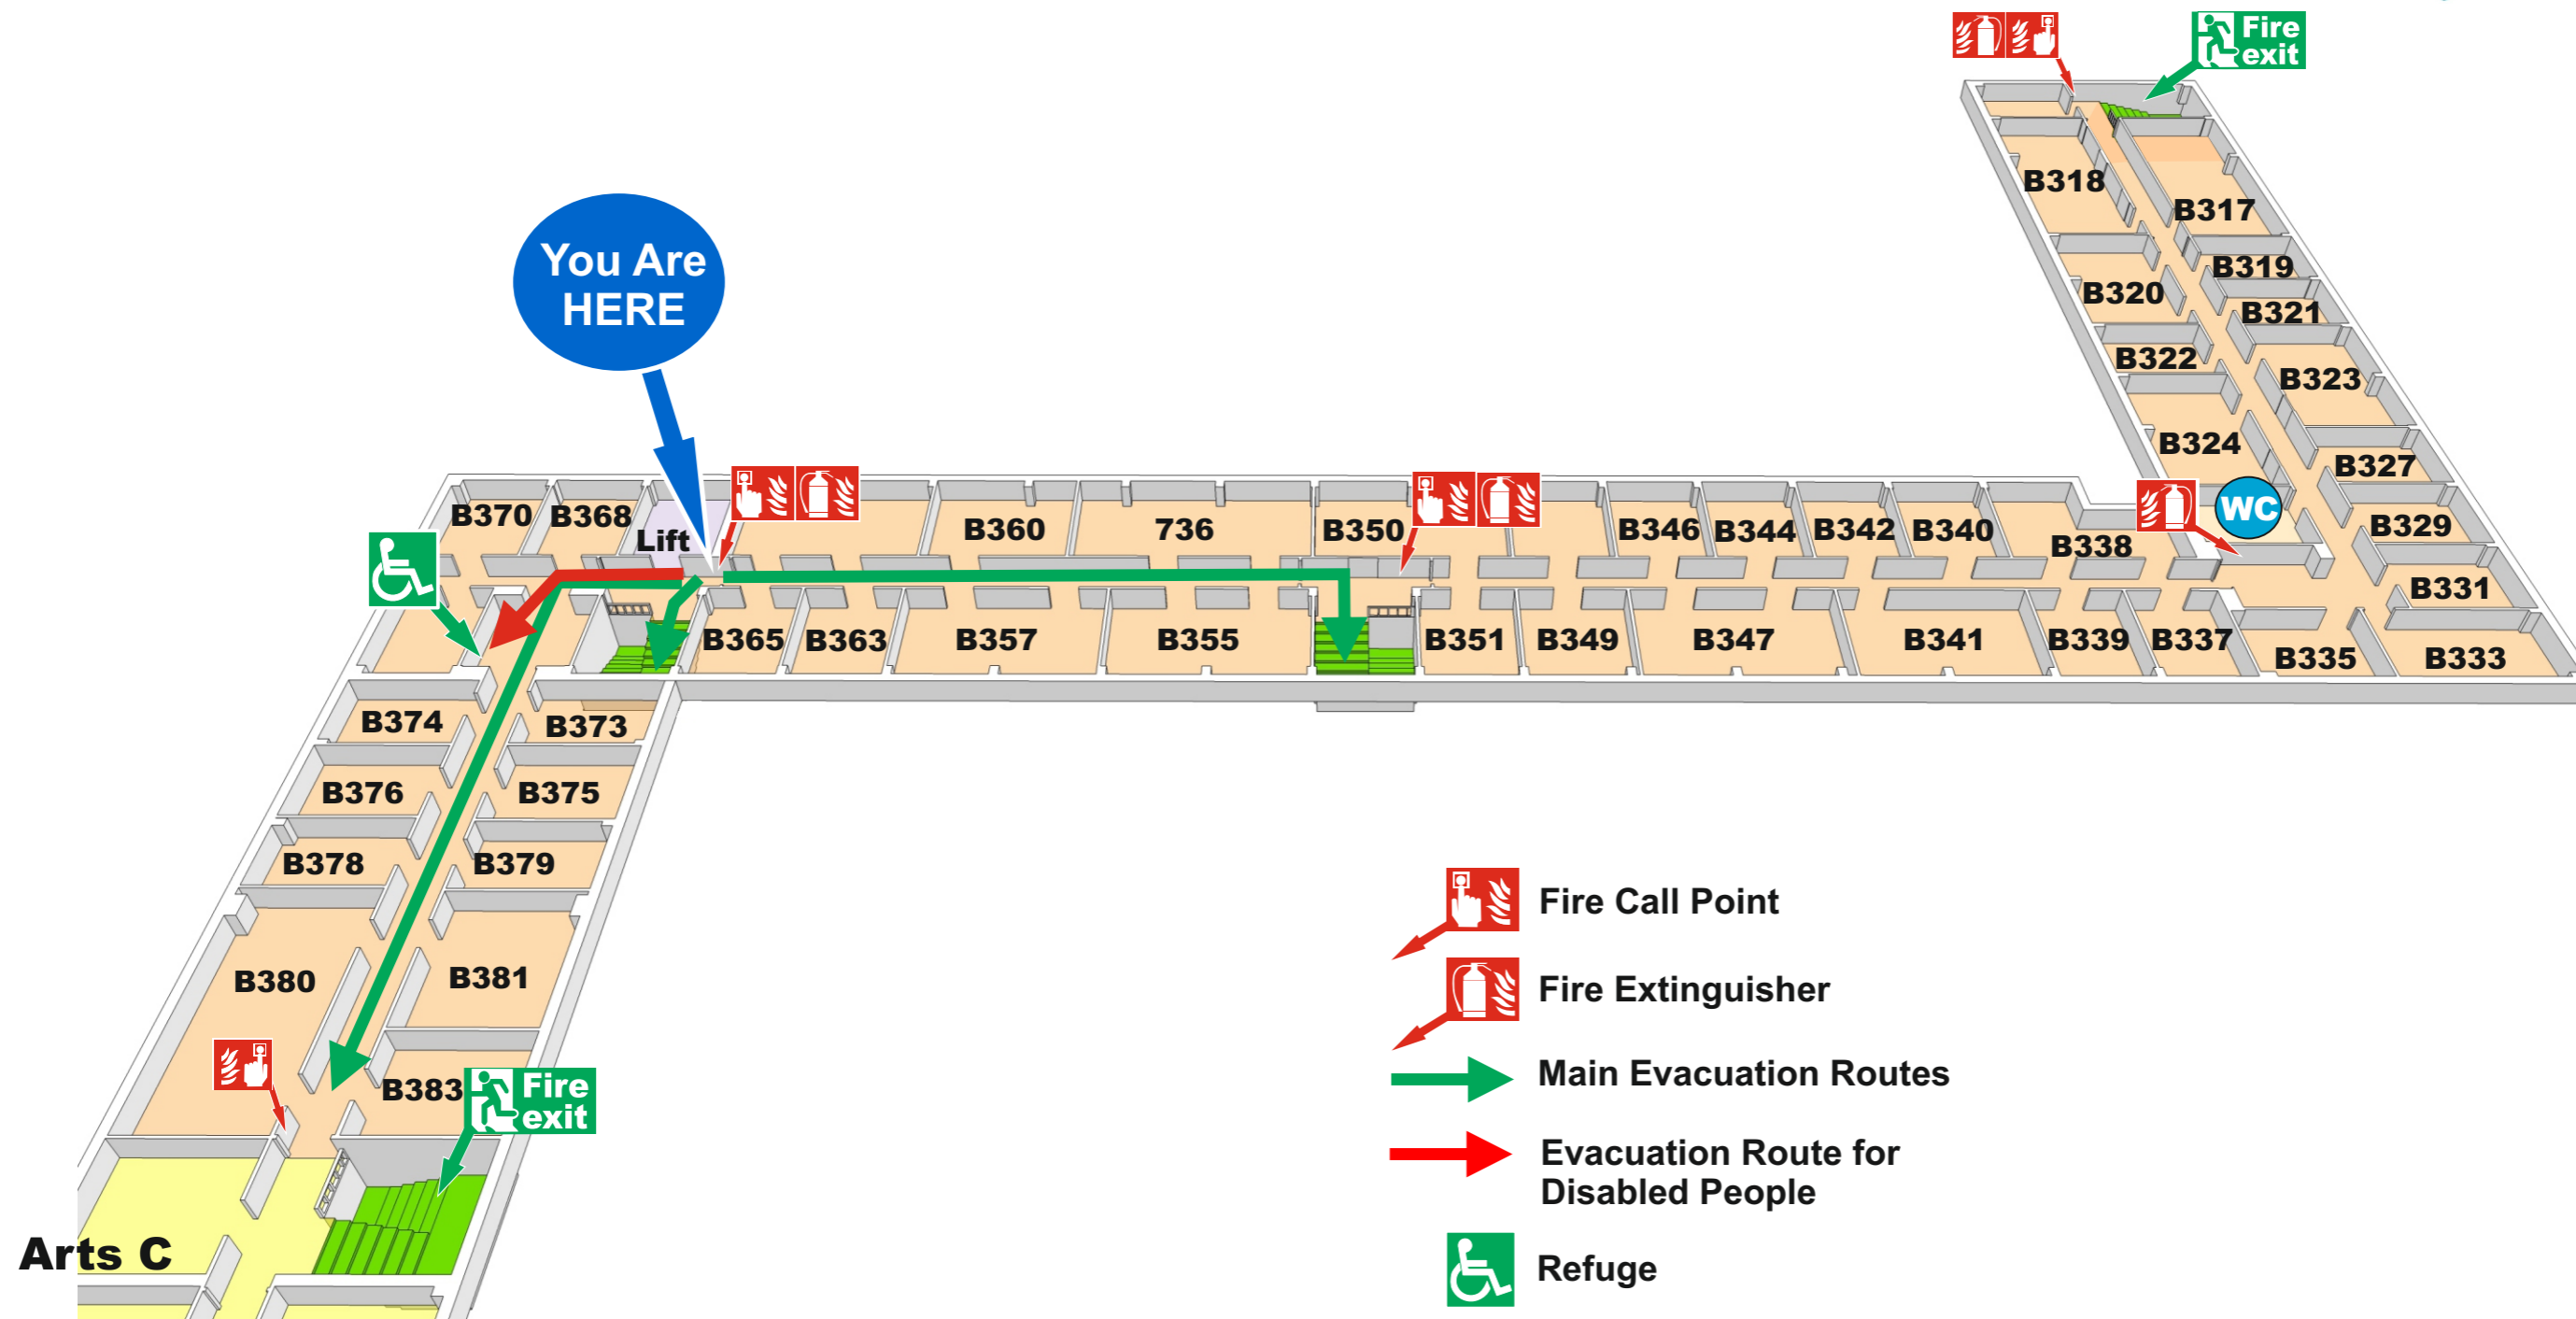

Fire Evacuation Plan

Arts B Level 3

University of Sussex

Welcome to our Department

Please take a moment to familiarise yourself with the exit routes and fire procedures should you need to evacuate quickly. If the alarm does sound, leave the building by the nearest exit.

Health, Safety & Wellbeing Office

Fire Evacuation Plan

Arts B Level 3

Welcome to our Department

Please take a moment to familiarise yourself with the exit routes and fire procedures should you need to evacuate quickly. If the alarm does sound, leave the building by the nearest exit.