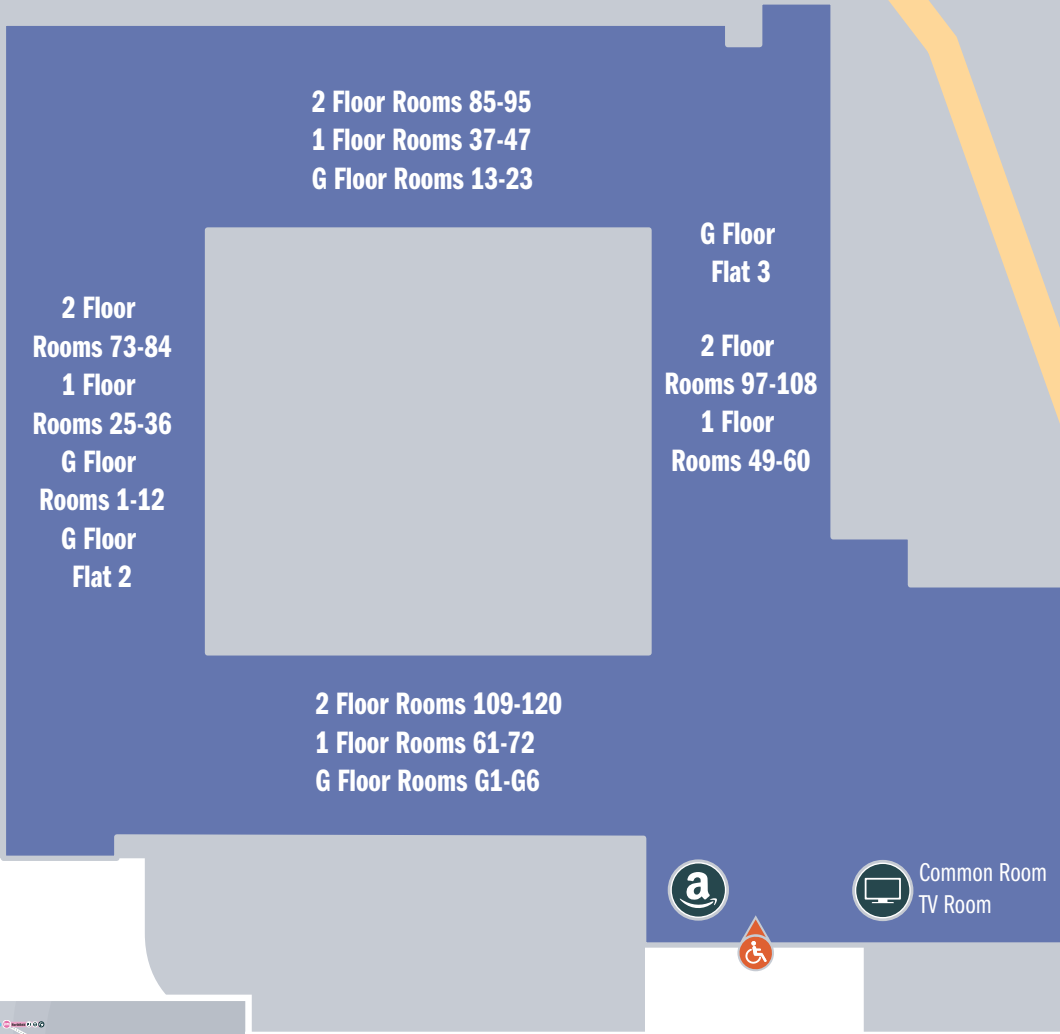

Lancaster House (Park Houses)

-  Pedestrian route
-  Road
-  Wheelchair-user entrance
-  Car Park
-  Reception
-  Social hub
-  Amazon Lockers

LANCASTER HOUSE ROAD