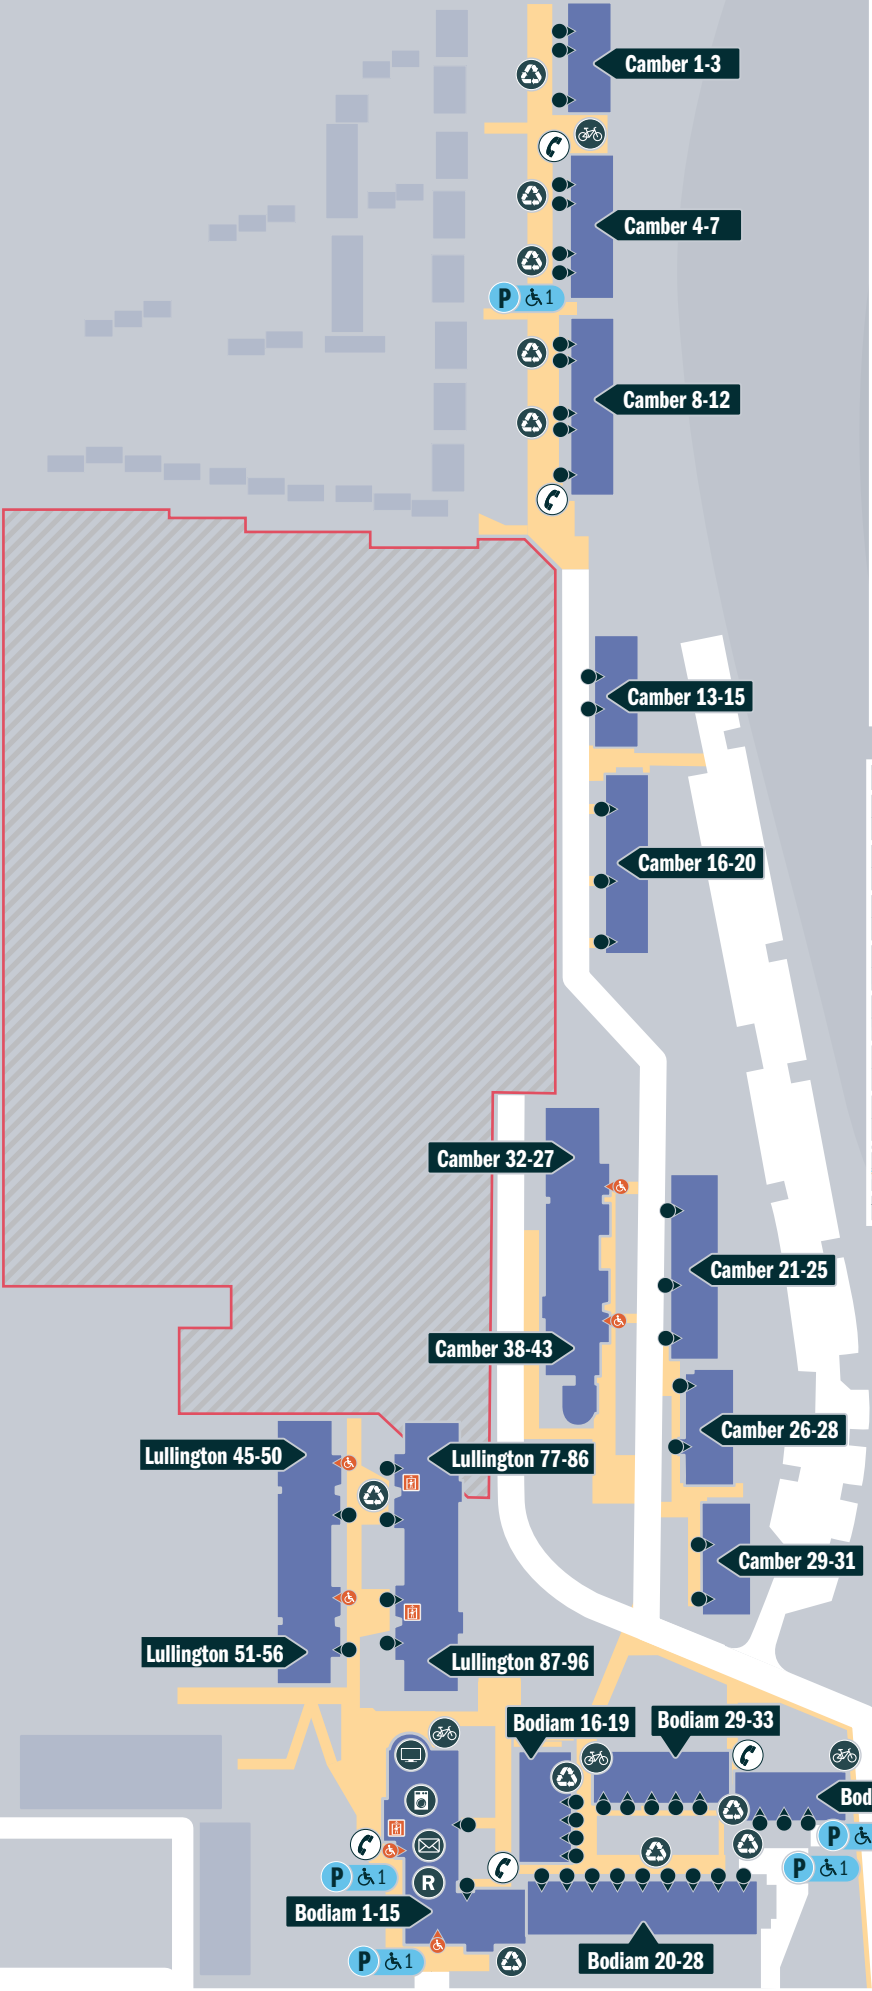

# East Slope

-  Pedestrian route
-  Road
-  Entrance (wheelchair accessible only when wheelchair user entrance label is present)
-  Wheelchair-user entrance
-  Lift
-  Car Park
-  Emergency phone
-  Recycling point
-  Bike store
-  Launderette
-  Social hub
-  Reception
-  Mail room
-  Blocks under construction

REFECTORY ROAD

BOILER HOUSE HILL