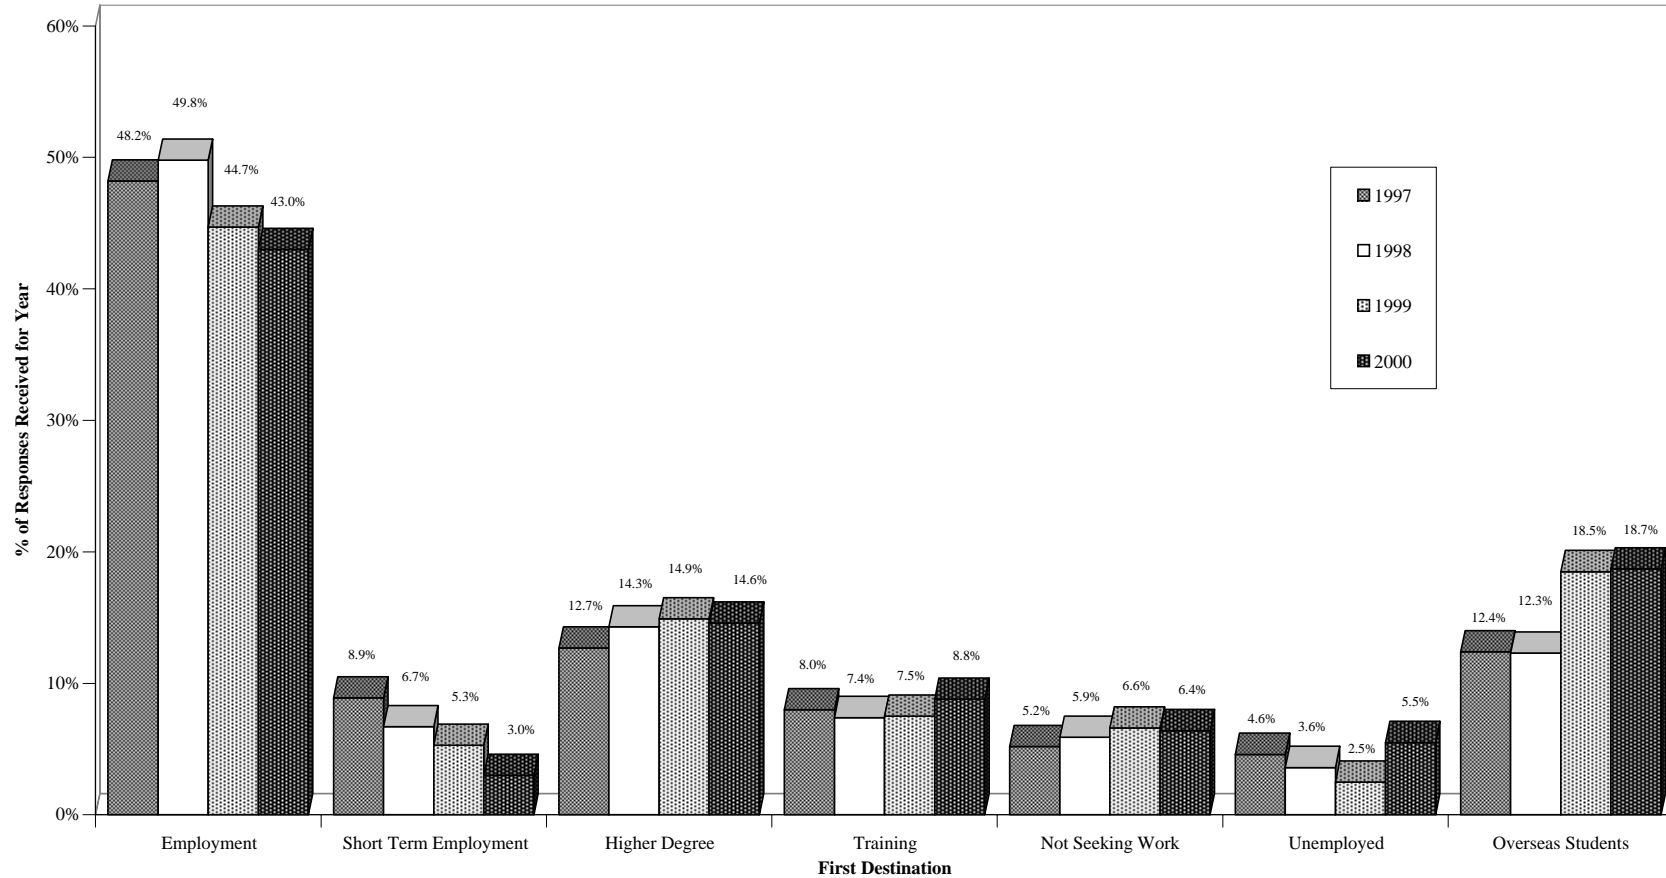

Sussex Graduates - First Destination 1997 to 2000

	1997	1998	1999	2000
% of Total Graduates Who Responded	85.0%	84.0%	86.9%	79.3%
Breakdown of those who responded:				
Employment	48.2%	49.8%	44.7%	43.0%
Short Term Employment	8.9%	6.7%	5.3%	3.0%
Higher Degree	12.7%	14.3%	14.9%	14.6%
Training	8.0%	7.4%	7.5%	8.8%
Not Seeking Work	5.2%	5.9%	6.6%	6.4%
Unemployed	4.6%	3.6%	2.5%	5.5%
Overseas Students	12.4%	12.3%	18.5%	18.7%

Please note that a new FDS methodology was imposed by the Government for 2000 leavers, for further information on first destination of University of Sussex graduates please contact the Career Development Unit
 Responses from overseas Students are not analysed