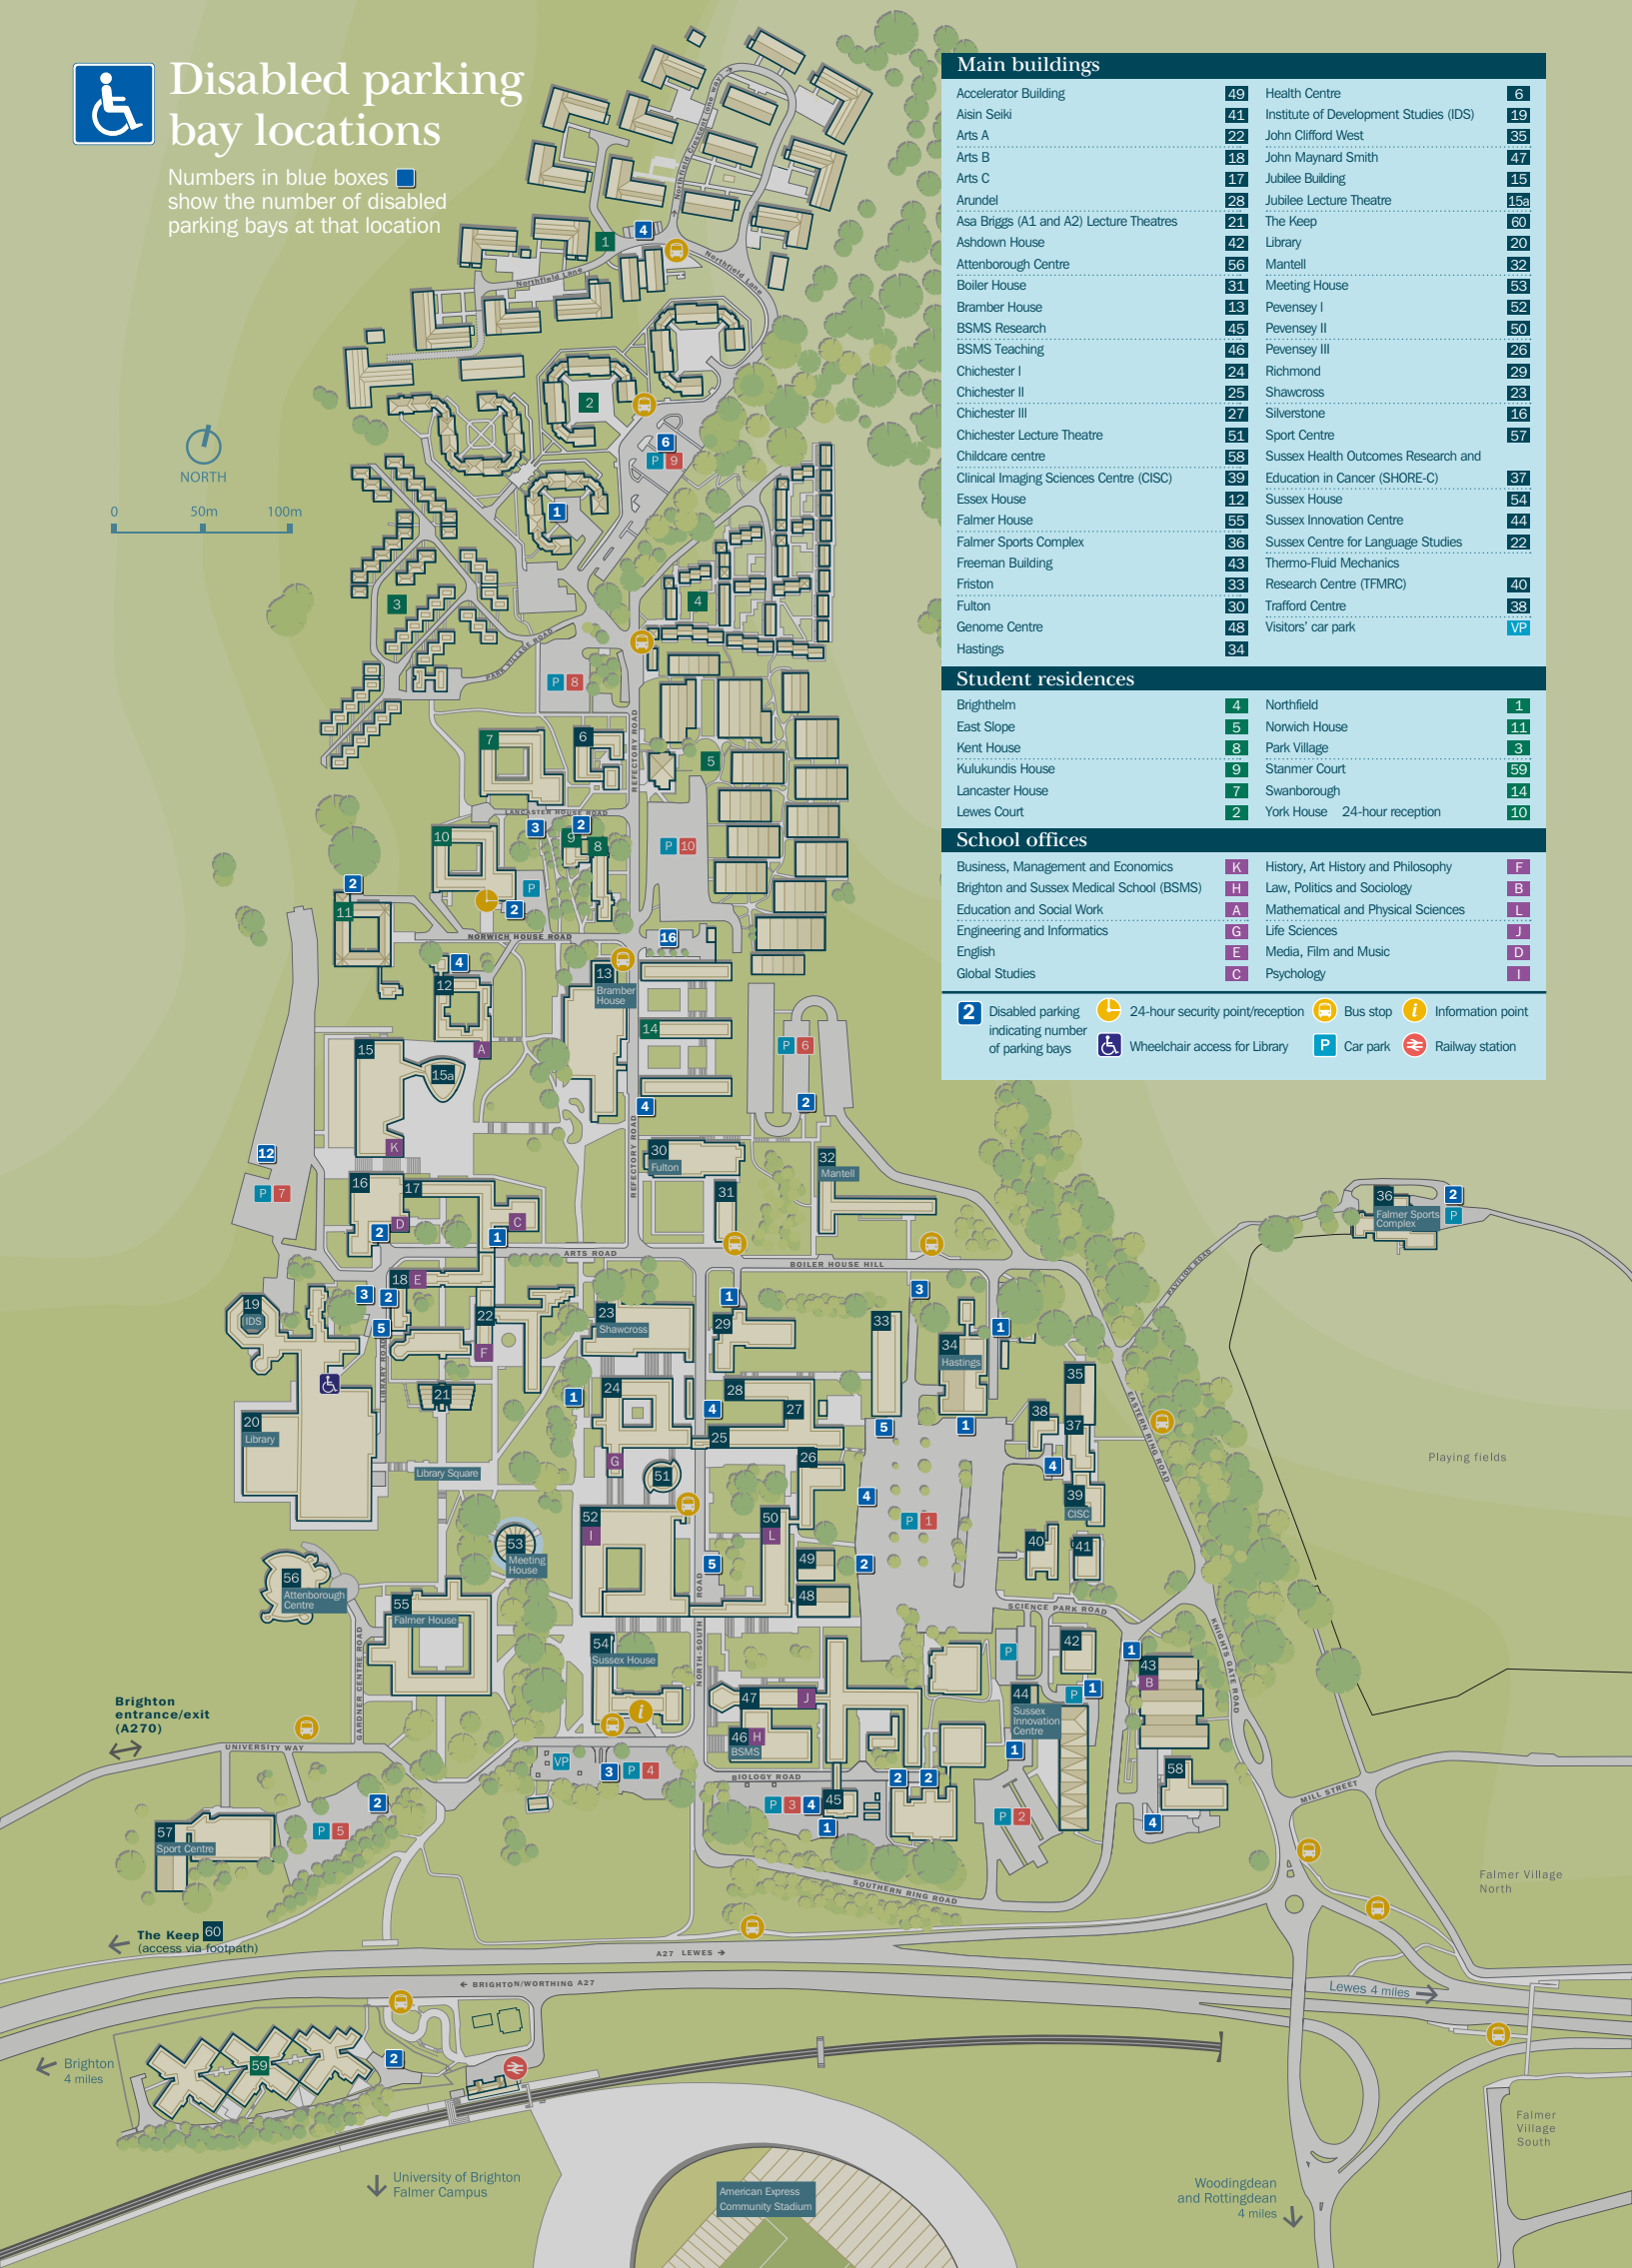

Disabled parking bay locations

Numbers in blue boxes show the number of disabled parking bays at that location

Main buildings

Accelerator Building	49	Health Centre	6
Aisin Seiki	41	Institute of Development Studies (IDS)	19
Arts A	22	John Clifford West	35
Arts B	18	John Maynard Smith	47
Arts C	17	Jubilee Building	15
Arundel	28	Jubilee Lecture Theatre	15a
Asa Briggs (A1 and A2) Lecture Theatres	21	The Keep	60
Ashdown House	42	Library	20
Attenborough Centre	56	Mantell	32
Boiler House	31	Meeting House	53
Bramber House	13	Pevensey I	52
BSMS Research	45	Pevensey II	50
BSMS Teaching	46	Pevensey III	26
Chichester I	24	Richmond	29
Chichester II	25	Shawcross	23
Chichester III	27	Silverstone	16
Chichester Lecture Theatre	51	Sport Centre	57
Childcare centre	58	Sussex Health Outcomes Research and Education in Cancer (SHORE-C)	37
Clinical Imaging Sciences Centre (CISC)	39	Sussex House	54
Essex House	12	Sussex Innovation Centre	44
Falmer House	55	Sussex Centre for Language Studies	22
Falmer Sports Complex	36	Thermo-Fluid Mechanics	43
Freeman Building	43	Research Centre (TFMRC)	40
Friston	33	Trafford Centre	38
Fulton	30	Visitors' car park	VP
Genome Centre	48	Hastings	34
Hastings	34		

Student residences

Brighthelm	4	Northfield	1
East Slope	5	Norwich House	11
Kent House	8	Park Village	3
Kulukundis House	9	Stanmer Court	59
Lancaster House	7	Swanborough	14
Lewes Court	2	York House	10
		24-hour reception	

Disabled parking indicating number of parking bays
 24-hour security point/reception
 Bus stop
 Information point
 Wheelchair access for Library
 Car park
 Railway station

Brighton entrance/exit (A270)

The Keep 60 (access via rooftop)

Brighton 4 miles

University of Brighton Falmer Campus

American Express Community Stadium

Woodingdean and Rottingdean 4 miles

Lewes 4 miles

Falmer Village North

Falmer Village South