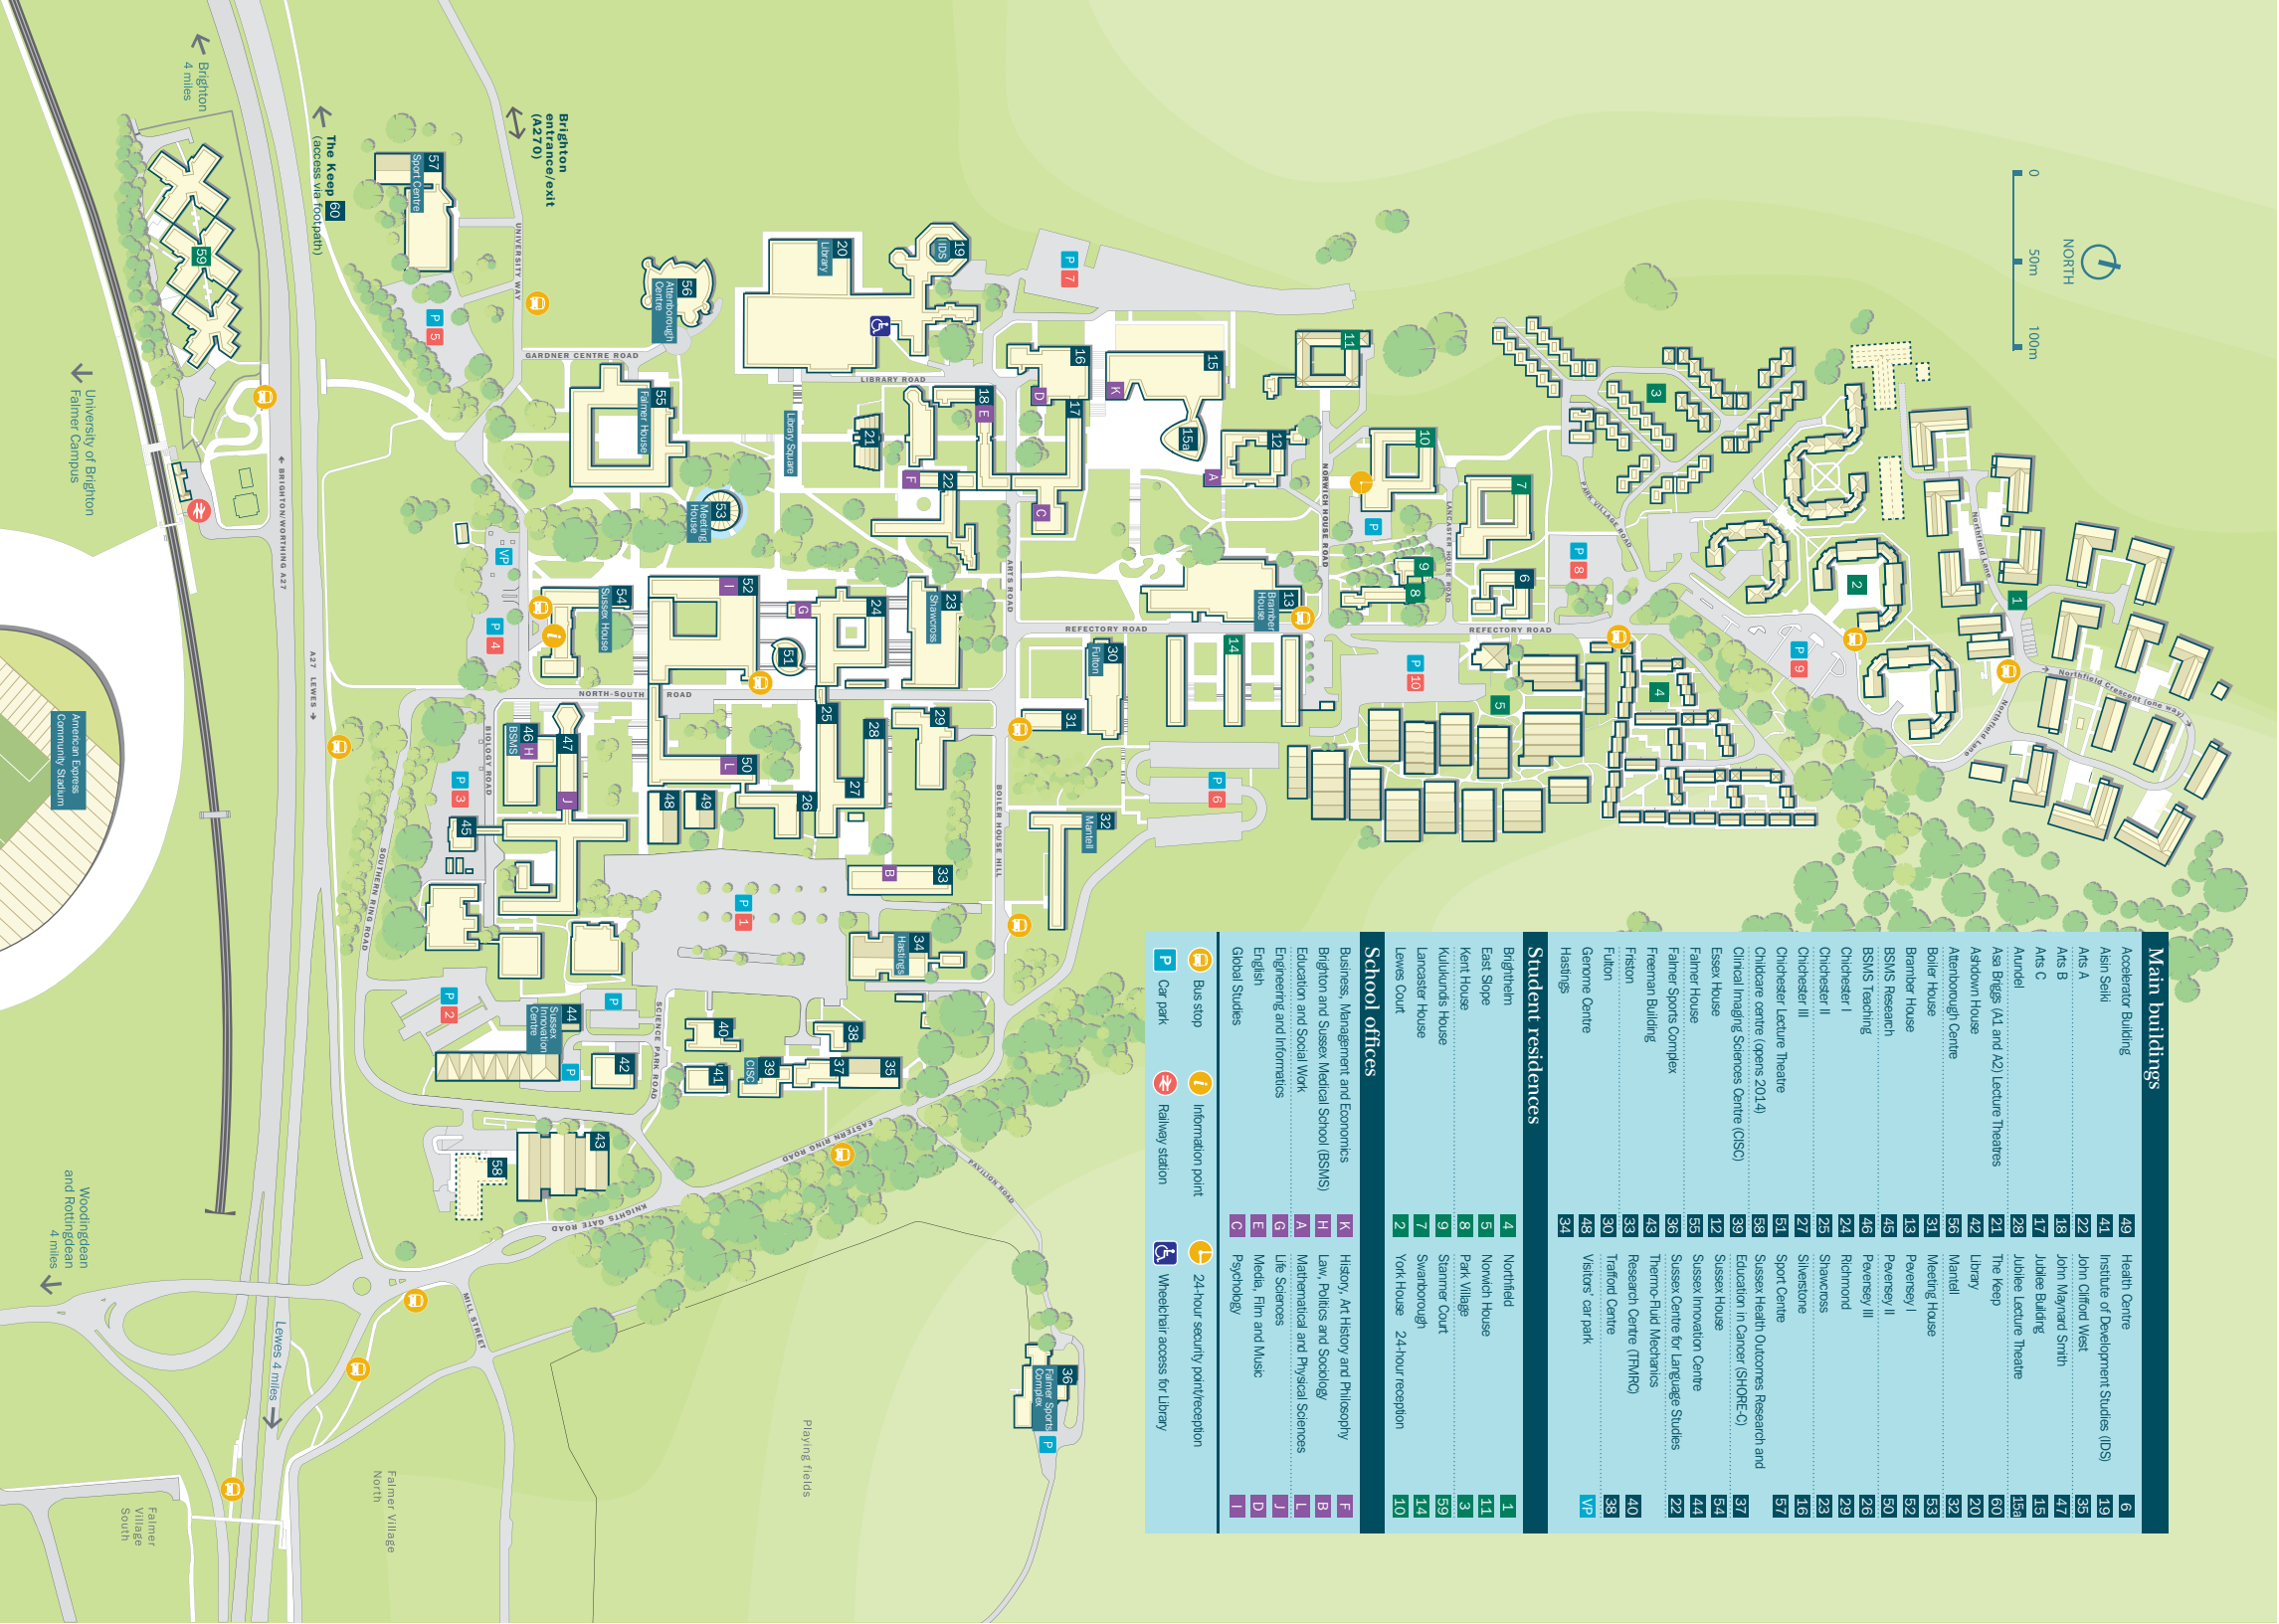

All talks in room 5C11 in building Pevensy III ("26" on the campus map).

Main buildings

Accelerator Building	49	Health Centre	6
Asin Seikh	41	Institute of Development Studies (IDS)	19
Arts A	22	John Clifford West	35
Arts B	18	John Maynard Smith	47
Arts C	17	Jubilee Building	15
Arts C	17	Jubilee Lecture Theatre	15a
Asa Biggs (A1 and A2) Lecture Theatres	28	The Keep	60
Asa Biggs (A1 and A2) Lecture Theatres	21	The Keep	20
Asdown House	21	The Keep	60
Attenborough Centre	56	Manell	32
Boiler House	42	Meeting House	53
Bramber House	31	Peversey I	52
BSMS Research	13	Peversey II	52
BSMS Research	45	Peversey II	50
BSMS Teaching	46	Peversey III	26
Chichester I	24	Richmond	29
Chichester II	25	Sharnoss	23
Chichester III	27	Silverstone	16
Chichester III	27	Sport Centre	57
Chichester Lecture Theatre	51	Sussex Health Outcomes, Research and Education in Cancer (SHORE-C)	37
Chickeare centre (opens 2014)	58	Sussex House	54
Clinical Imaging Sciences Centre (CISCI)	39	Sussex House	44
Essex House	12	Sussex Innovation Centre	22
Fairner House	55	Sussex Centre for Language Studies	
Fairner Sports Complex	56	Thermo-Fluid Mechanics Research Centre (TFMRC)	40
Freeman Building	43	Traflet Centre	38
Friston	33	Visitors' car park	VP
Fulton	30		
Genome Centre	48		
Hastings	34		

Student residences

Brighton	4	Northfield	1
East Slope	5	Nonich House	11
Kent Slope	8	Park Village	3
Kukulundus House	9	Stammer Court	59
Lanecaster House	7	Swarborough	14
Lewis Court	2	York House - 24-hour reception	10

- Bus stop
- Information point
- 24-hour security point/reception
- Car park
- Railway station
- Wheelchair access for library