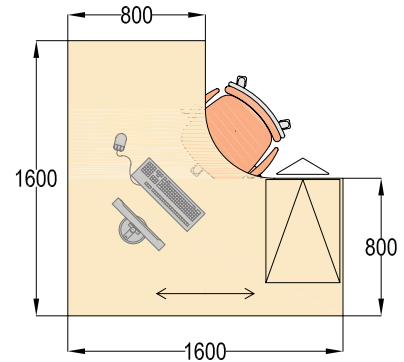

Order

1 x MCF251616UR	1600X1600 Universal Desk RH	£185.00
1 x MF253HM	High Mobile pedestal unit	£98.00
1 x CT420	High back operator chair no arms	£87.15
Total Price		£370.15