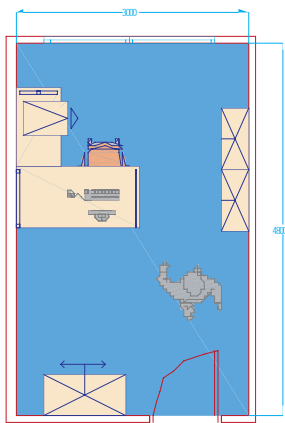

Example Bench room layout options

Order

1 x MB1608FS	1600 x 800 Freestanding bench	£150.00
1 x MB1006RET	Bench return unit 1000 x 600mm	£115.00
1 x MF253HM	High mobile pedestal unit	£98.00
1 x CT420	High back operator chair no arms	£87.15
1 x M75ST19	Side tambour storage unit 1950mm H	£291.00
4 x MS101	Shelves for tambour unit	£35.00
2 x MA4SBC	4 Shelf bookcase 1920mm H	£226.00
Total Price		£1002.15

Order

6 x MB1608FS	1600 x 800 Freestanding bench	£900.00
6 x MF253HM	High mobile pedestal unit	£588.00
6 x CT420	Medium back operator chair no arms	£522.90
4 x MB1006RET	Bench return unit 1000 x 600mm	£690.00
2 x MASU25	2 door cupboard 800mm W	£238.00
2 x M75ST19	Side tambour storage unit 1950mm H	£582.00
8 x MS101	Shelves for tambour unit	£70.00
Total Price		£3590.90