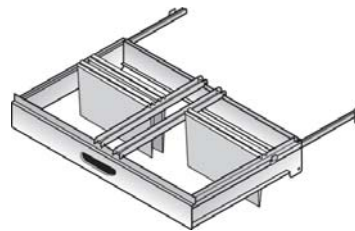

Matrix steel storage

Matrix houses over 33% more than conventional filing cabinets, yet takes up less space.

Matrix side opening tambour units are fitted with an attractive ribbed tambour and include height levellers on all units. The anti-tilt interlocking mechanism is essential when two or more pull-out accessories are fitted in a unit. Pull-out accessories should not be fitted above 50% of the height unit.

STORAGE UNITS - METRIX 1000 SIDE TAMBOUR

Code	Height mm	Width mm	Depth mm	Nett £
M191T	1980	1000	475	268.00
M161T	1680	1000	475	242.00
M101T	1080	1000	475	194.00
M691T**	695	1000	475	173.00

**These small units are designed to be used as a desk end solution, low enough to accept a worktop and are supplied complete with a low profile shelf.

MPCR10

ACCESSORIES

Code	Description	Nett £
MS101	Standard Shelf	8.75
MSFS10	Slotted filing shelf only	14.00
MSDIV	Dividers for above, pack of 5	15.00
MALCR10	Adjustable lateral filing cradle up to 330mm centres	9.00
MLPG	Magnifile 50 green lateral pockets with tabs and strips	36.00
MPCR10	Vertical filing cradle with cross bar to accept 2 rows of A4 front on or discard crossbar to accept foolscap.	34.00
MVPG	Magnifile 50 green foolscap pockets with tabs & strips	30.00