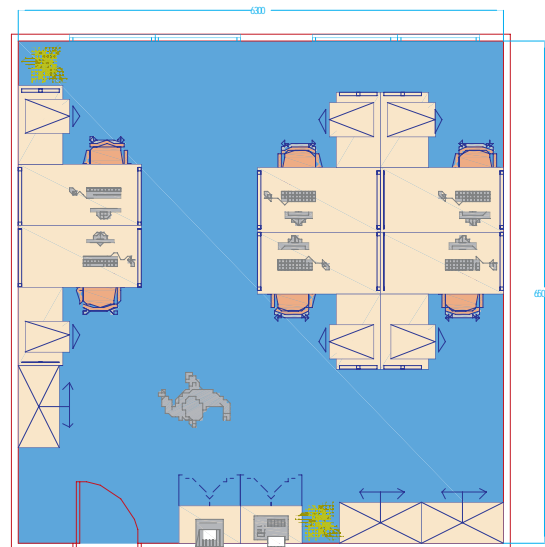

Example Bench room layout options

Order

1 x MB1608FS	1600 x 800 Freestanding bench	£150.00
1 x MB1006RET	Bench return unit 1000 x 600mm	£115.00
1 x MF253HM	High mobile pedestal unit	£98.00
1 x CT420	High back operator chair no arms	£87.15
1 x M75ST19	Side tambour storage unit 1950mm H	£291.00
4 x MS101	Shelves for tambour unit	£35.00
2 x MA4SBC	4 Shelf bookcase 1920mm H	£226.00
Total Price		£1002.15

Order

6 x MB1608FS	1600 x 800 Freestanding bench	£900.00
6 x MF253HM	High mobile pedestal unit	£588.00
6 x CT420	Medium back operator chair no arms	£522.90
4 x MB1006RET	Bench return unit 1000 x 600mm	£690.00
2 x MASU25	2 door cupboard 800mm W	£238.00
2 x M75ST19	Side tambour storage unit 1950mm H	£582.00
8 x MS101	Shelves for tambour unit	£70.00
Total Price		£3590.90