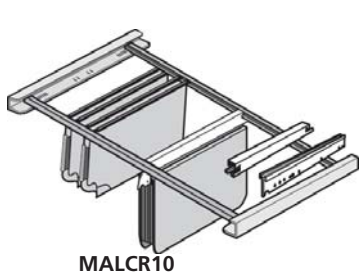

Matrix steel storage

Matrix houses over 33% more than conventional filing cabinets, yet takes up less space.

Matrix side opening tambour units are fitted with an attractive ribbed tambour and include height levellers on all units. The anti-tilt interlocking mechanism is essential when two or more pull-out accessories are fitted in a unit. Pull-out accessories should not be fitted above 50% of the height unit.

STORAGE UNITS - METRIX 1000 SIDE TAMBOUR

Code	Height mm	Width mm	Depth mm	Nett £
M191T	1980	1000	475	268.00
M161T	1680	1000	475	242.00
M101T	1080	1000	475	194.00
M691T**	695	1000	475	173.00

**These small units are designed to be used as a desk end solution, low enough to accept a worktop and are supplied complete with a low profile shelf.

MALCR10

ACCESSORIES

Code	Description	Nett £
MS101	Standard Shelf	8.75
MSFS10	Slotted filing shelf only	14.00
MSDIV	Dividers for above, pack of 5	15.00
MALCR10	Adjustable lateral filing cradle up to 330mm centres	9.00
MLPG	Magnifile 50 green lateral pockets with tabs and strips	36.00
MPCR10	Vertical filing cradle with cross bar to accept 2 rows of A4 front on or discard crossbar to accept foolscap.	34.00
MVPG	Magnifile 50 green foolscap pockets with tabs & strips	30.00