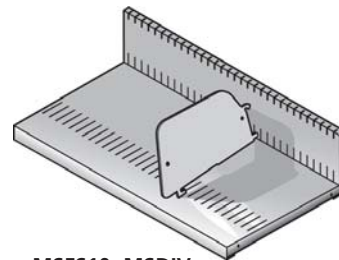

* Refridgerator to fit MACR25 - POA

MA0B25 and MASU25

MAQU25

Matrix steel storage

Matrix houses over 33% more than conventional filing cabinets, yet takes up less space.

Matrix side opening tambour units are fitted with an attractive ribbed tambour and include height levellers on all units. The anti-tilt interlocking mechanism is essential when two or more pull-out accessories are fitted in a unit. Pull-out accessories should not be fitted above 50% of the height unit.

MALCR10

MPCR10

MLPG

MS10

MSFS10+MSDIV

ACCESSORIES

Code	Description	Nett £
MS101	Standard Shelf	8.75
MSFS10	Slotted filing shelf only	14.00
MSDIV	Dividers for above, pack of 5	15.00
MALCR10	Adjustable lateral filing cradle up to 330mm centres	9.00
MLPG	Magnifile 50 green lateral pockets with tabs and strips	36.00
MPCR10	Vertical filing cradle with cross bar to accept 2 rows of A4 front on or discard crossbar to accept foolscap.	34.00
MVPG	Magnifile 50 green foolscap pockets with tabs & strips	30.00