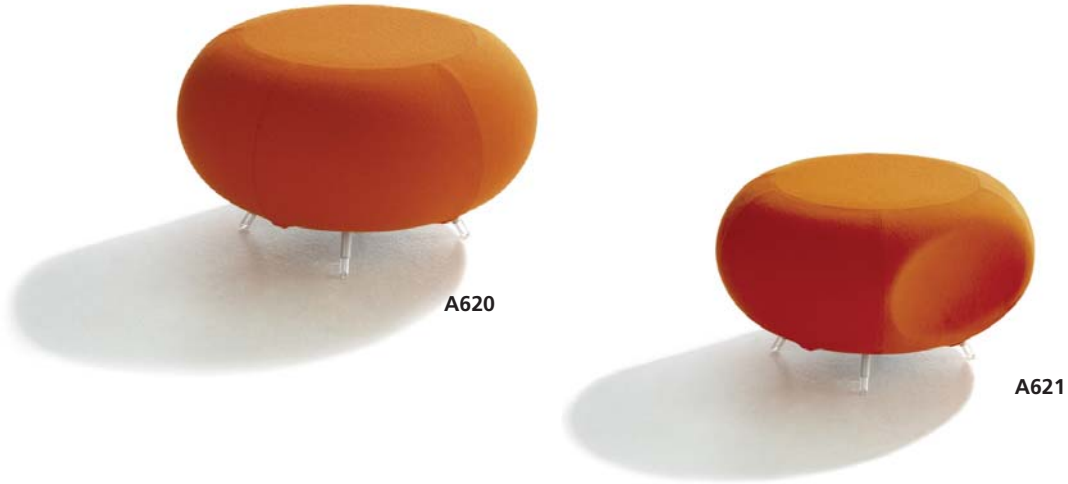

Standard wood finish: Beech

*White top: POA

Dandy

AJV750

Dandy is, as its name suggests, an exceptionally well turned out sofa and armchair combination with classic style, simple proportions, clean lines, great comfort and broad appeal. This is a quiet, uncomplicated, conservative yet sophisticated design with a Modern aesthetic. Whilst being highly functional and useful it will not challenge or clash with any interior spaces.

AJV751

Standard features:
Silver powder coated frame

Options:
Chrome frame: Add £38.00

DANDY SEATING

Code	Description	Dimensions	Nett £
AJV750	Armchair	OH 790 x SH 420 x OW 800 x OD 810	443.00
AJV751	Two seat sofa	OH 790 x SH 420 x OW 1600 x OD810	722.00