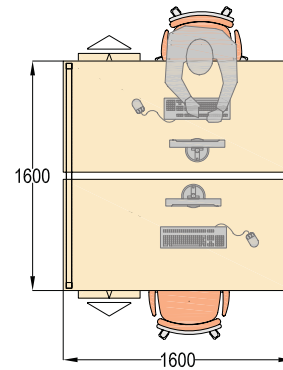

Order

2 x MB1608FS	1600 x 800 Freestanding bench	£300.00
2 x CT420	High back operator chair no arms	£174.30
2 x MF253HM	High mobile pedestal unit	£196.00
Total Price		£670.30