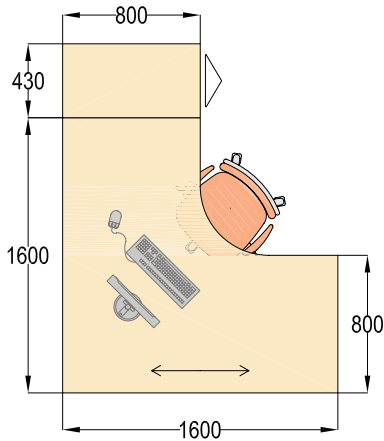

1600x1600 Universal workstations

Order

1 x MCF251616UR	1600X1600 Universal Desk RH	£185.00
1 x MF2538	Desk high pedestal unit 800mm deep	£126.00
1 x CT420	High back operator chair no arms	£87.15
Total Price		£398.15