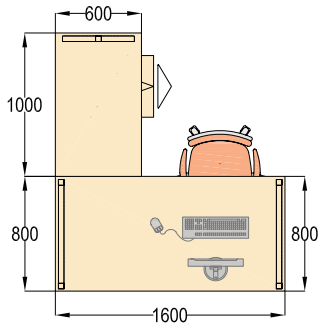

Bench workstations

Order

1 x MB1608FS	1600 x 800 Freestanding bench	£150.00
1 x MB1006RET	Bench return unit 1000 x 600mm	£115.00
1 x CT420	High back operator chair no arms	£87.15
1 x MF253HM	High mobile pedestal unit	£98.00
Total Price		£450.15