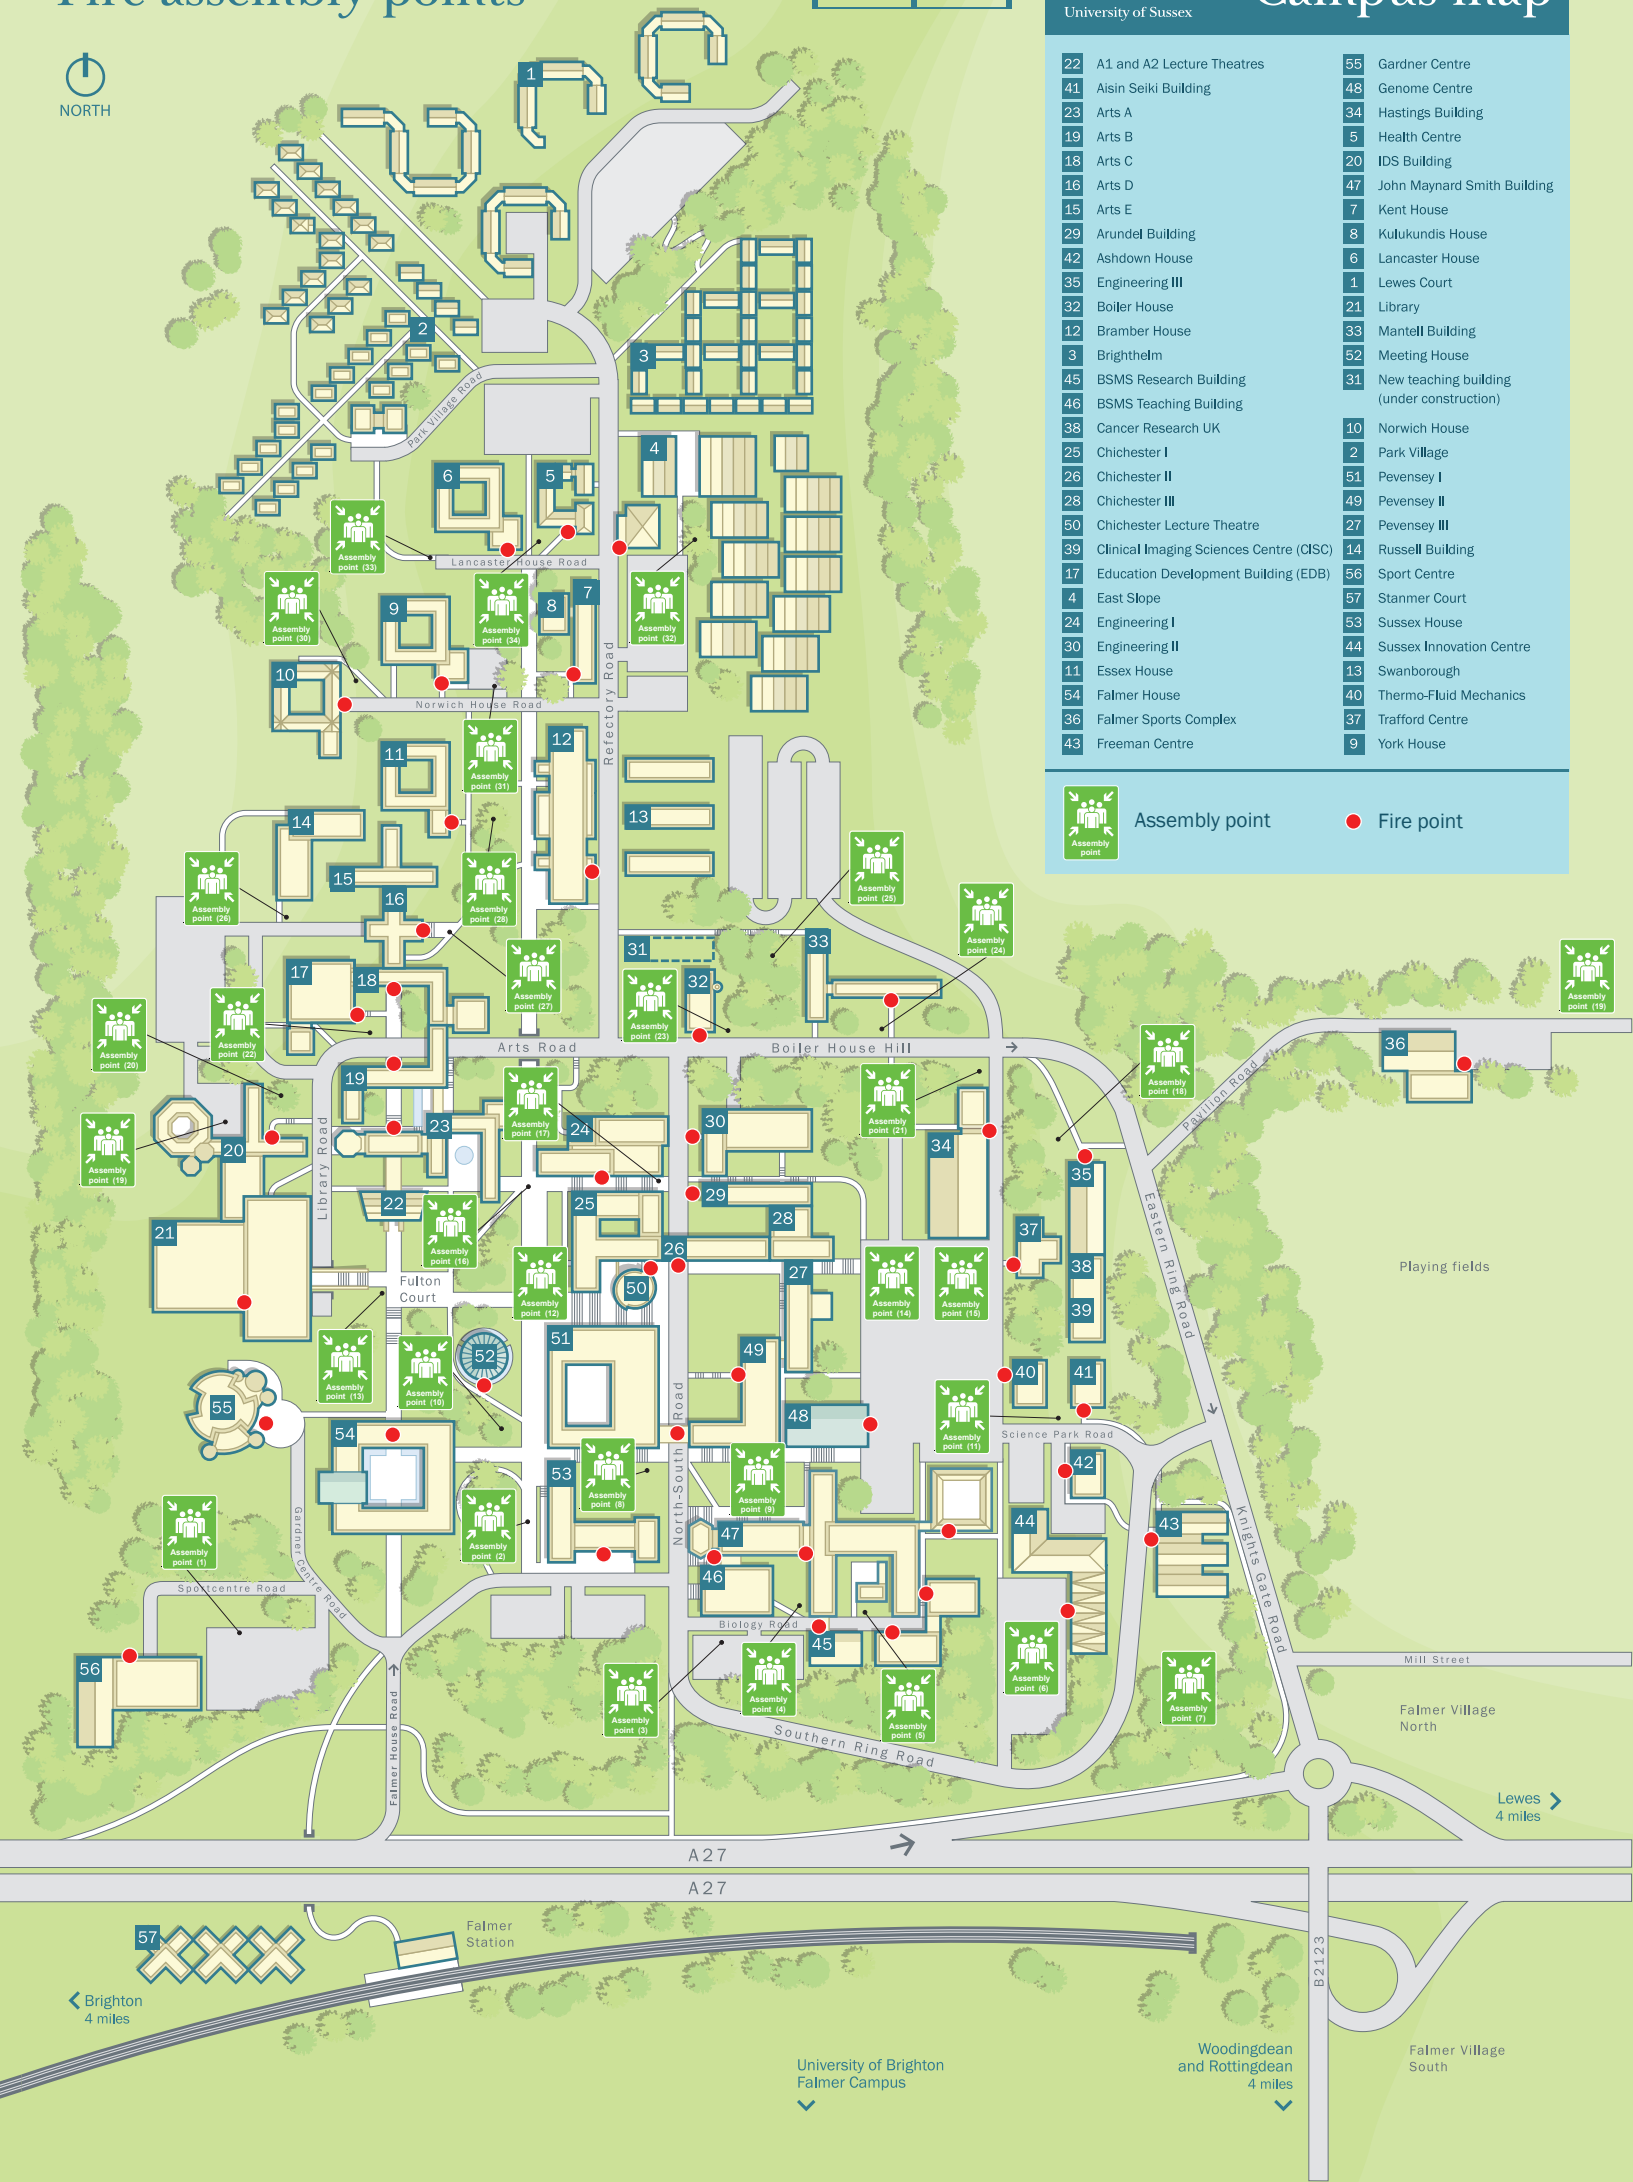

# Fire assembly points

0 50m 100m

US  
University of Sussex

# Campus map

22	A1 and A2 Lecture Theatres	55	Gardner Centre
41	Aisin Seiki Building	48	Genome Centre
23	Arts A	34	Hastings Building
19	Arts B	5	Health Centre
18	Arts C	20	IDS Building
16	Arts D	47	John Maynard Smith Building
15	Arts E	7	Kent House
29	Arundel Building	8	Kulukundis House
42	Ashdown House	6	Lancaster House
35	Engineering III	1	Lewes Court
32	Boiler House	21	Library
12	Bramber House	33	Mantell Building
3	Brighthelm	52	Meeting House
45	BSMS Research Building	31	New teaching building (under construction)
46	BSMS Teaching Building	10	Norwich House
38	Cancer Research UK	2	Park Village
25	Chichester I	51	Pevensy I
26	Chichester II	49	Pevensy II
28	Chichester III	27	Pevensy III
50	Chichester Lecture Theatre	14	Russell Building
39	Clinical Imaging Sciences Centre (CISC)	56	Sport Centre
17	Education Development Building (EDB)	57	Stammer Court
4	East Slope	53	Sussex House
24	Engineering I	44	Sussex Innovation Centre
30	Engineering II	13	Swanborough
11	Essex House	40	Thermo-Fluid Mechanics
54	Falmer House	37	Trafford Centre
36	Falmer Sports Complex	9	York House
43	Freeman Centre		

Assembly point

● Fire point

Brighton  
4 miles

University of Brighton  
Falmer Campus

Woodingdean  
and Rottingdean  
4 miles

Falmer Village  
South

Lewes  
4 miles