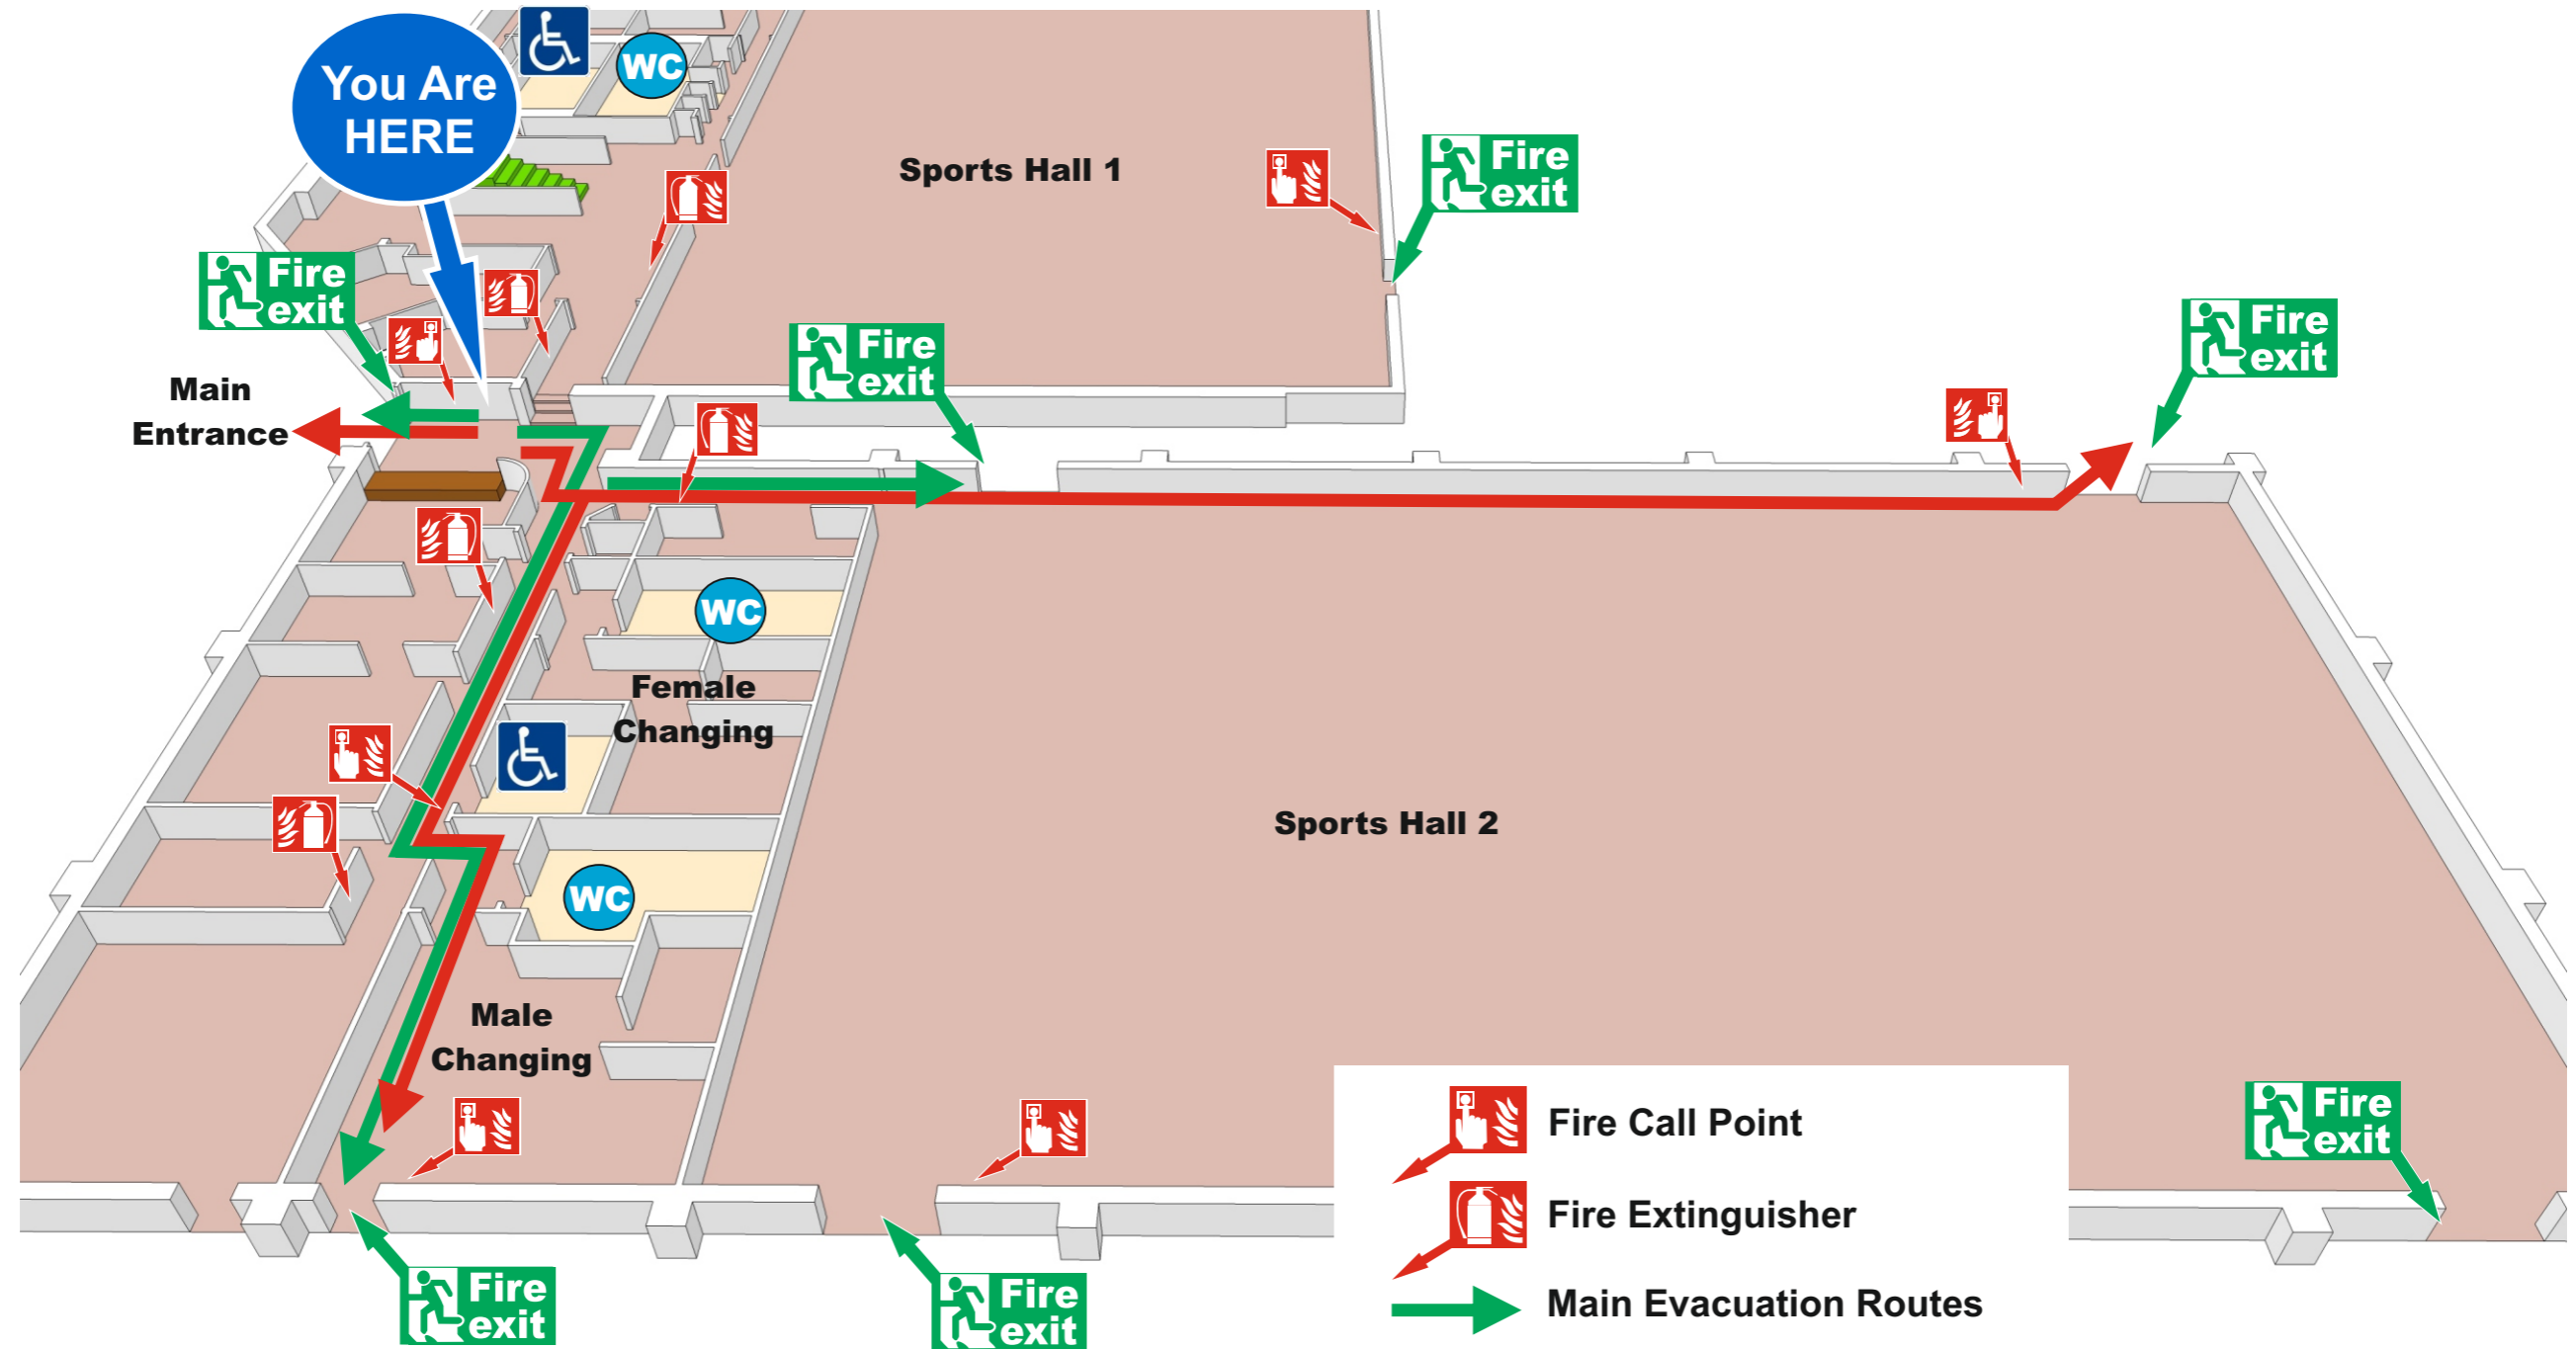

Fire Evacuation Plan

Sport Centre

Welcome to our Department

Please take a moment to familiarise yourself with the exit routes and fire procedures should you need to evacuate quickly. If the alarm does sound, leave the building by the nearest exit.

-  Fire Call Point
-  Fire Extinguisher
-  Main Evacuation Routes
-  Evacuation Route for Disabled People
-  Refuge
-  Toilets
-  Disabled Toilets

Fire Evacuation Plan

Sport Centre

Welcome to our Department

Please take a moment to familiarise yourself with the exit routes and fire procedures should you need to evacuate quickly. If the alarm does sound, leave the building by the nearest exit.

Fire Evacuation Plan

Sport Centre First Floor

Welcome to our Department

Please take a moment to familiarise yourself with the exit routes and fire procedures should you need to evacuate quickly. If the alarm does sound, leave the building by the nearest exit.