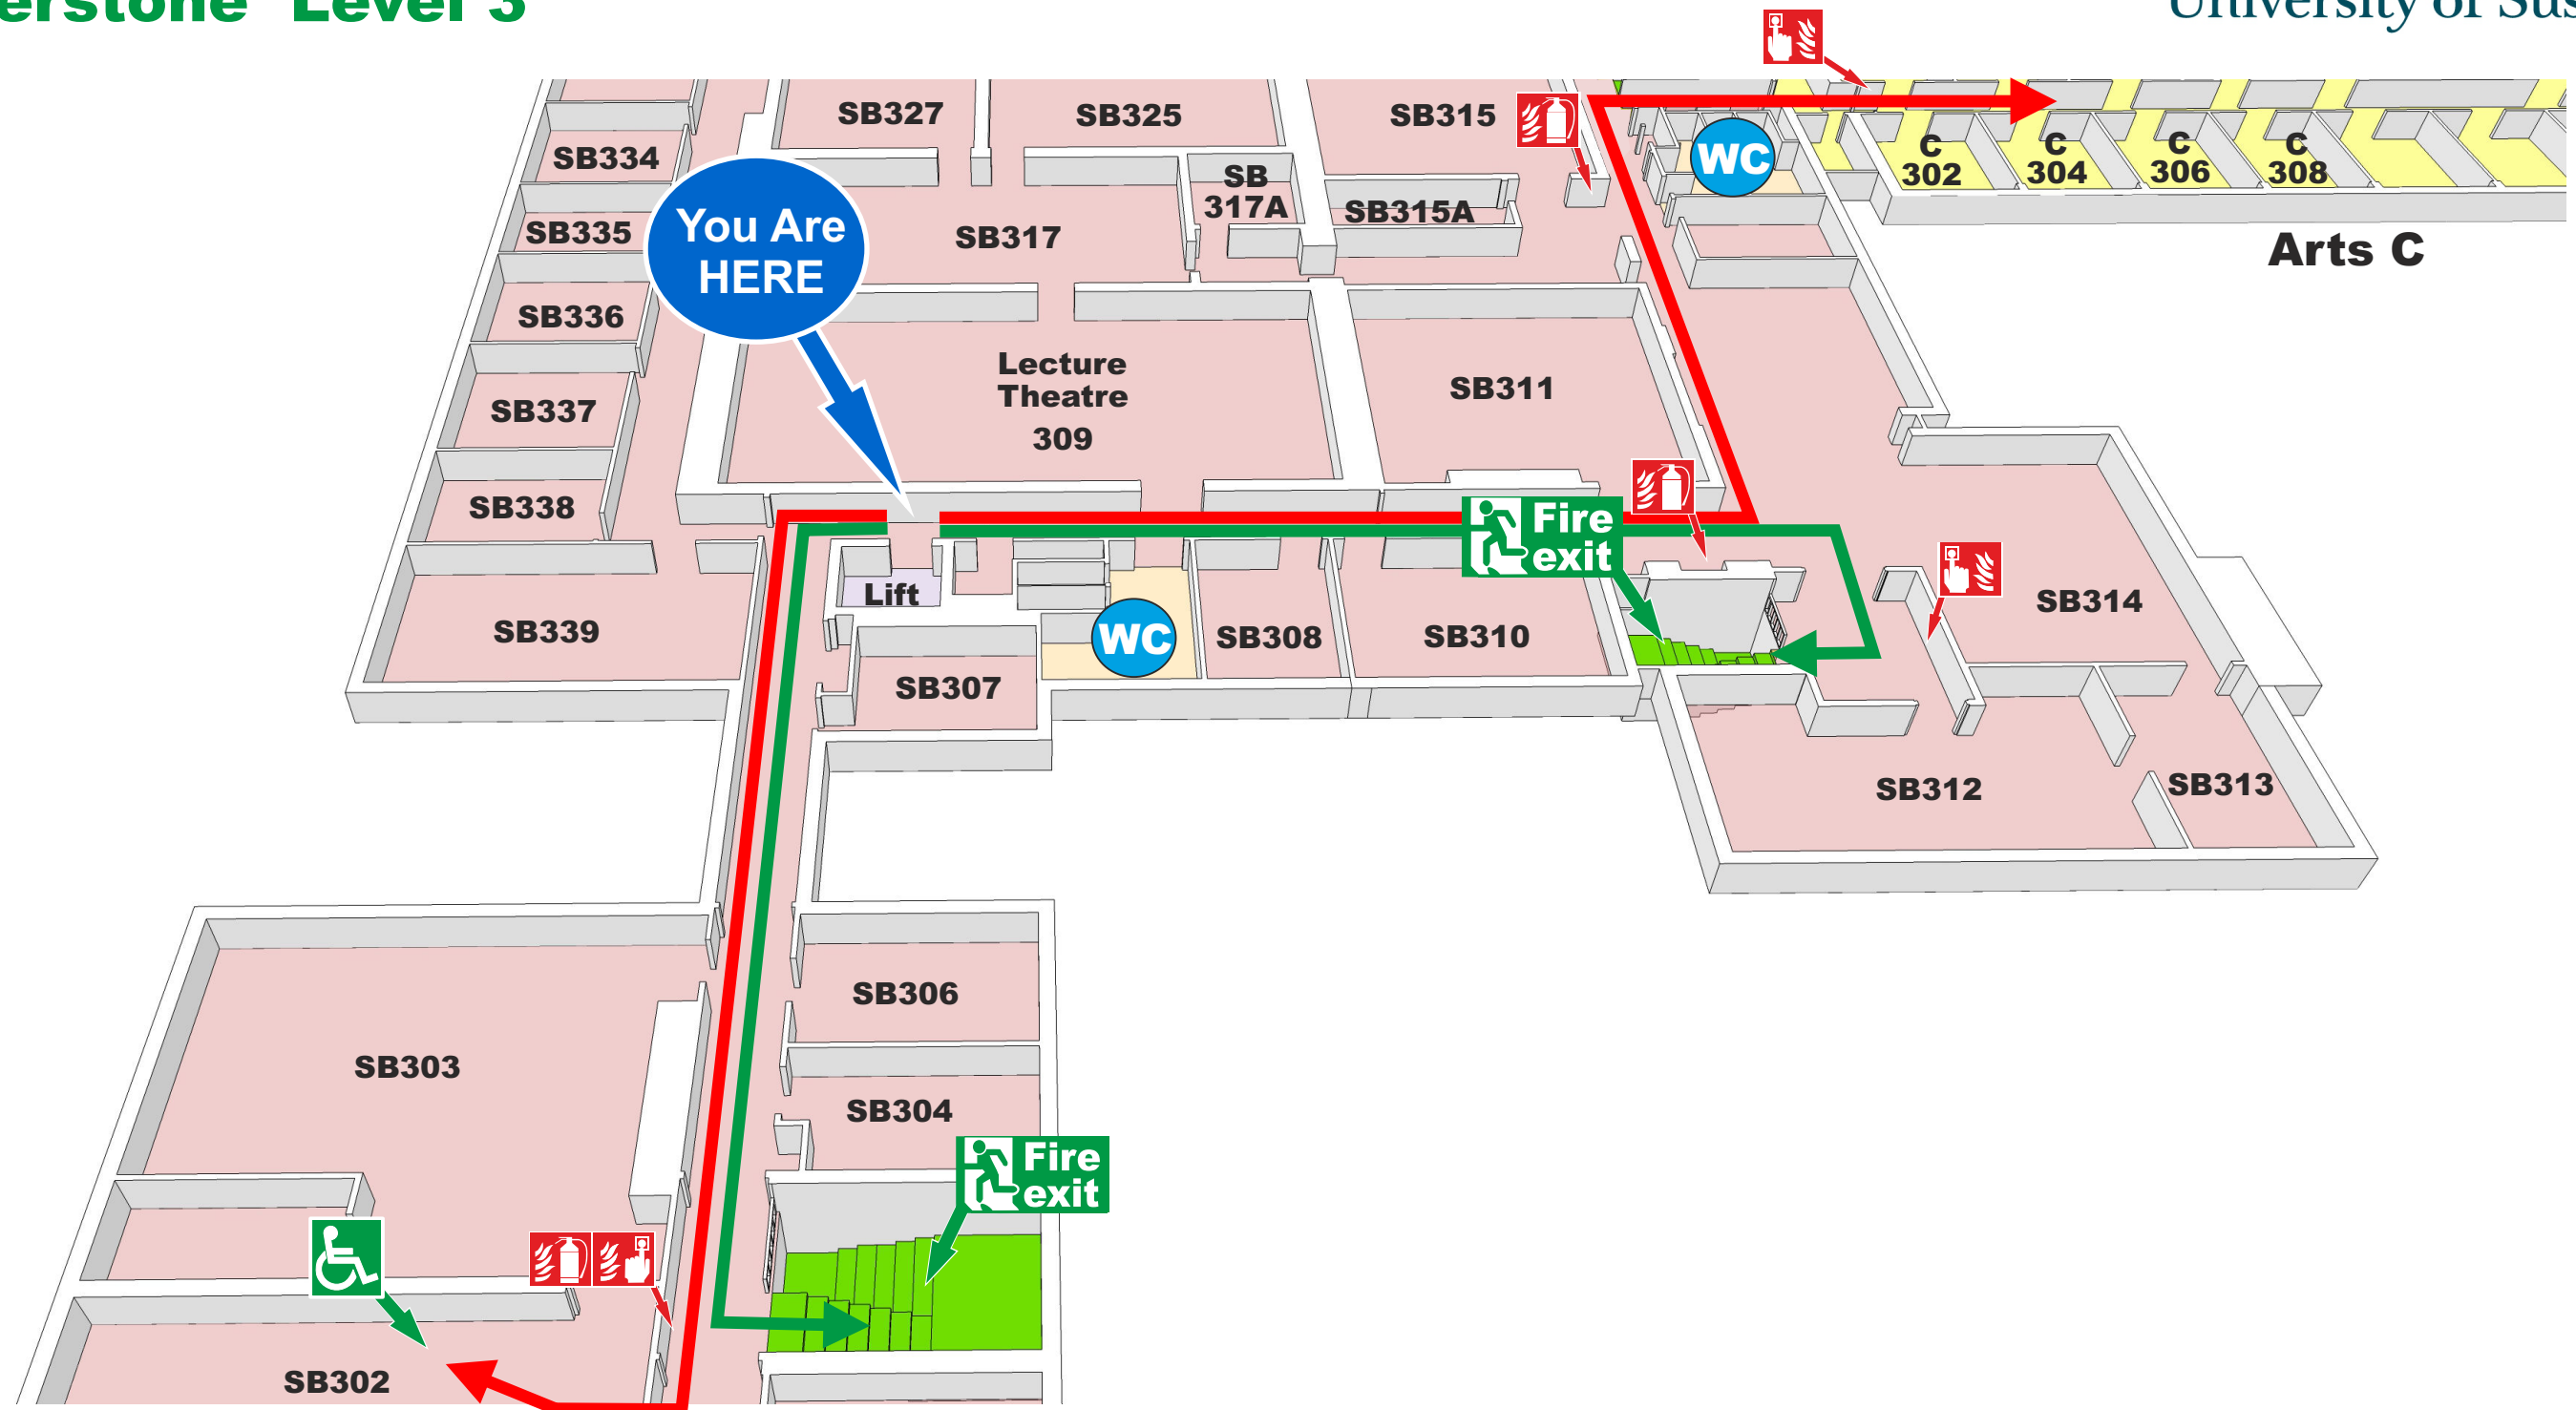

Fire Evacuation Plan

Silverstone Level 3

Welcome to our Department

Please take a moment to familiarise yourself with the exit routes and fire procedures should you need to evacuate quickly. If the alarm does sound, leave the building by the nearest exit.

-  Refuge
-  Toilets
-  Disabled Toilets located on Level 1

Fire Evacuation Plan

University of Sussex

Silverstone Level 3

Welcome to our Department

Please take a moment to familiarise yourself with the exit routes and fire procedures should you need to evacuate quickly. If the alarm does sound, leave the building by the nearest exit.