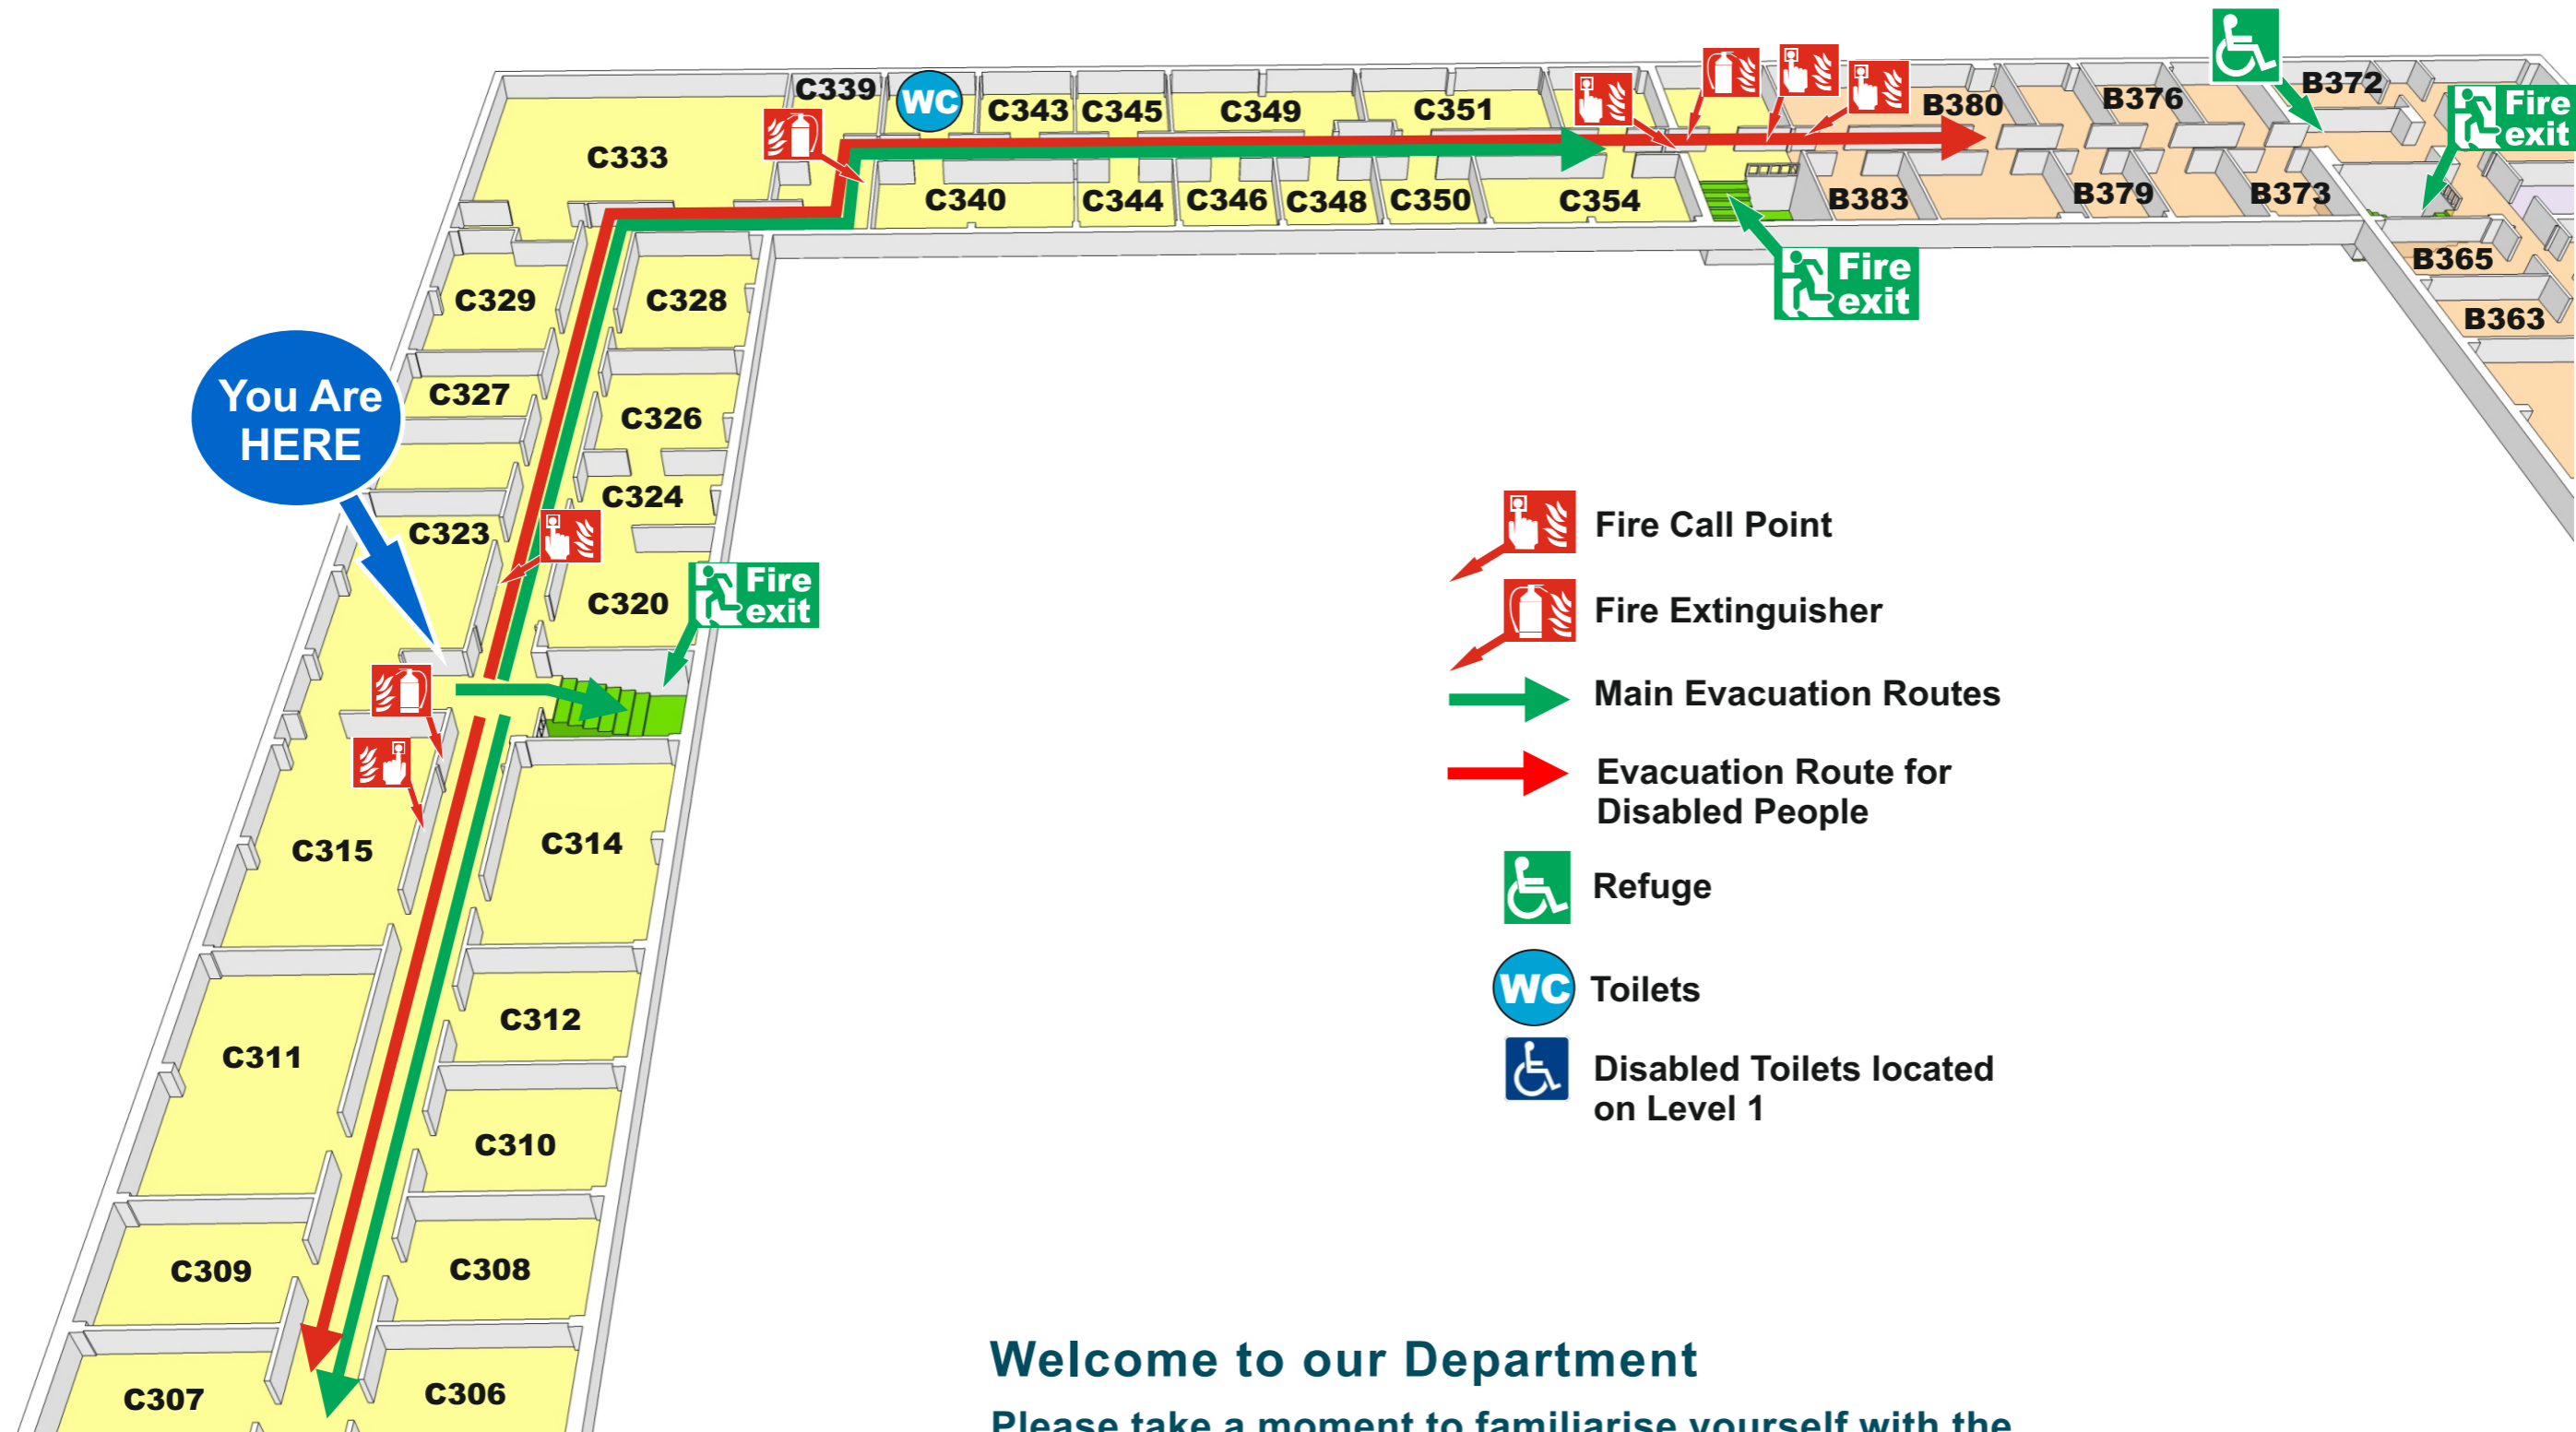

Fire Evacuation Plan

Arts C Level 3

To Silverstone

Welcome to our Department

Please take a moment to familiarise yourself with the exit routes and fire procedures should you need to evacuate quickly. If the alarm does sound, leave the building by the nearest exit.

Fire Evacuation Plan

Arts C Level 3

-  Fire Call Point
-  Fire Extinguisher
-  Main Evacuation Routes
-  Evacuation Route for Disabled People
-  Refuge
-  Toilets
-  Disabled Toilets located on Level 1

Welcome to our Department

Please take a moment to familiarise yourself with the exit routes and fire procedures should you need to evacuate quickly. If the alarm does sound, leave the building by the nearest exit.

Fire Evacuation Plan