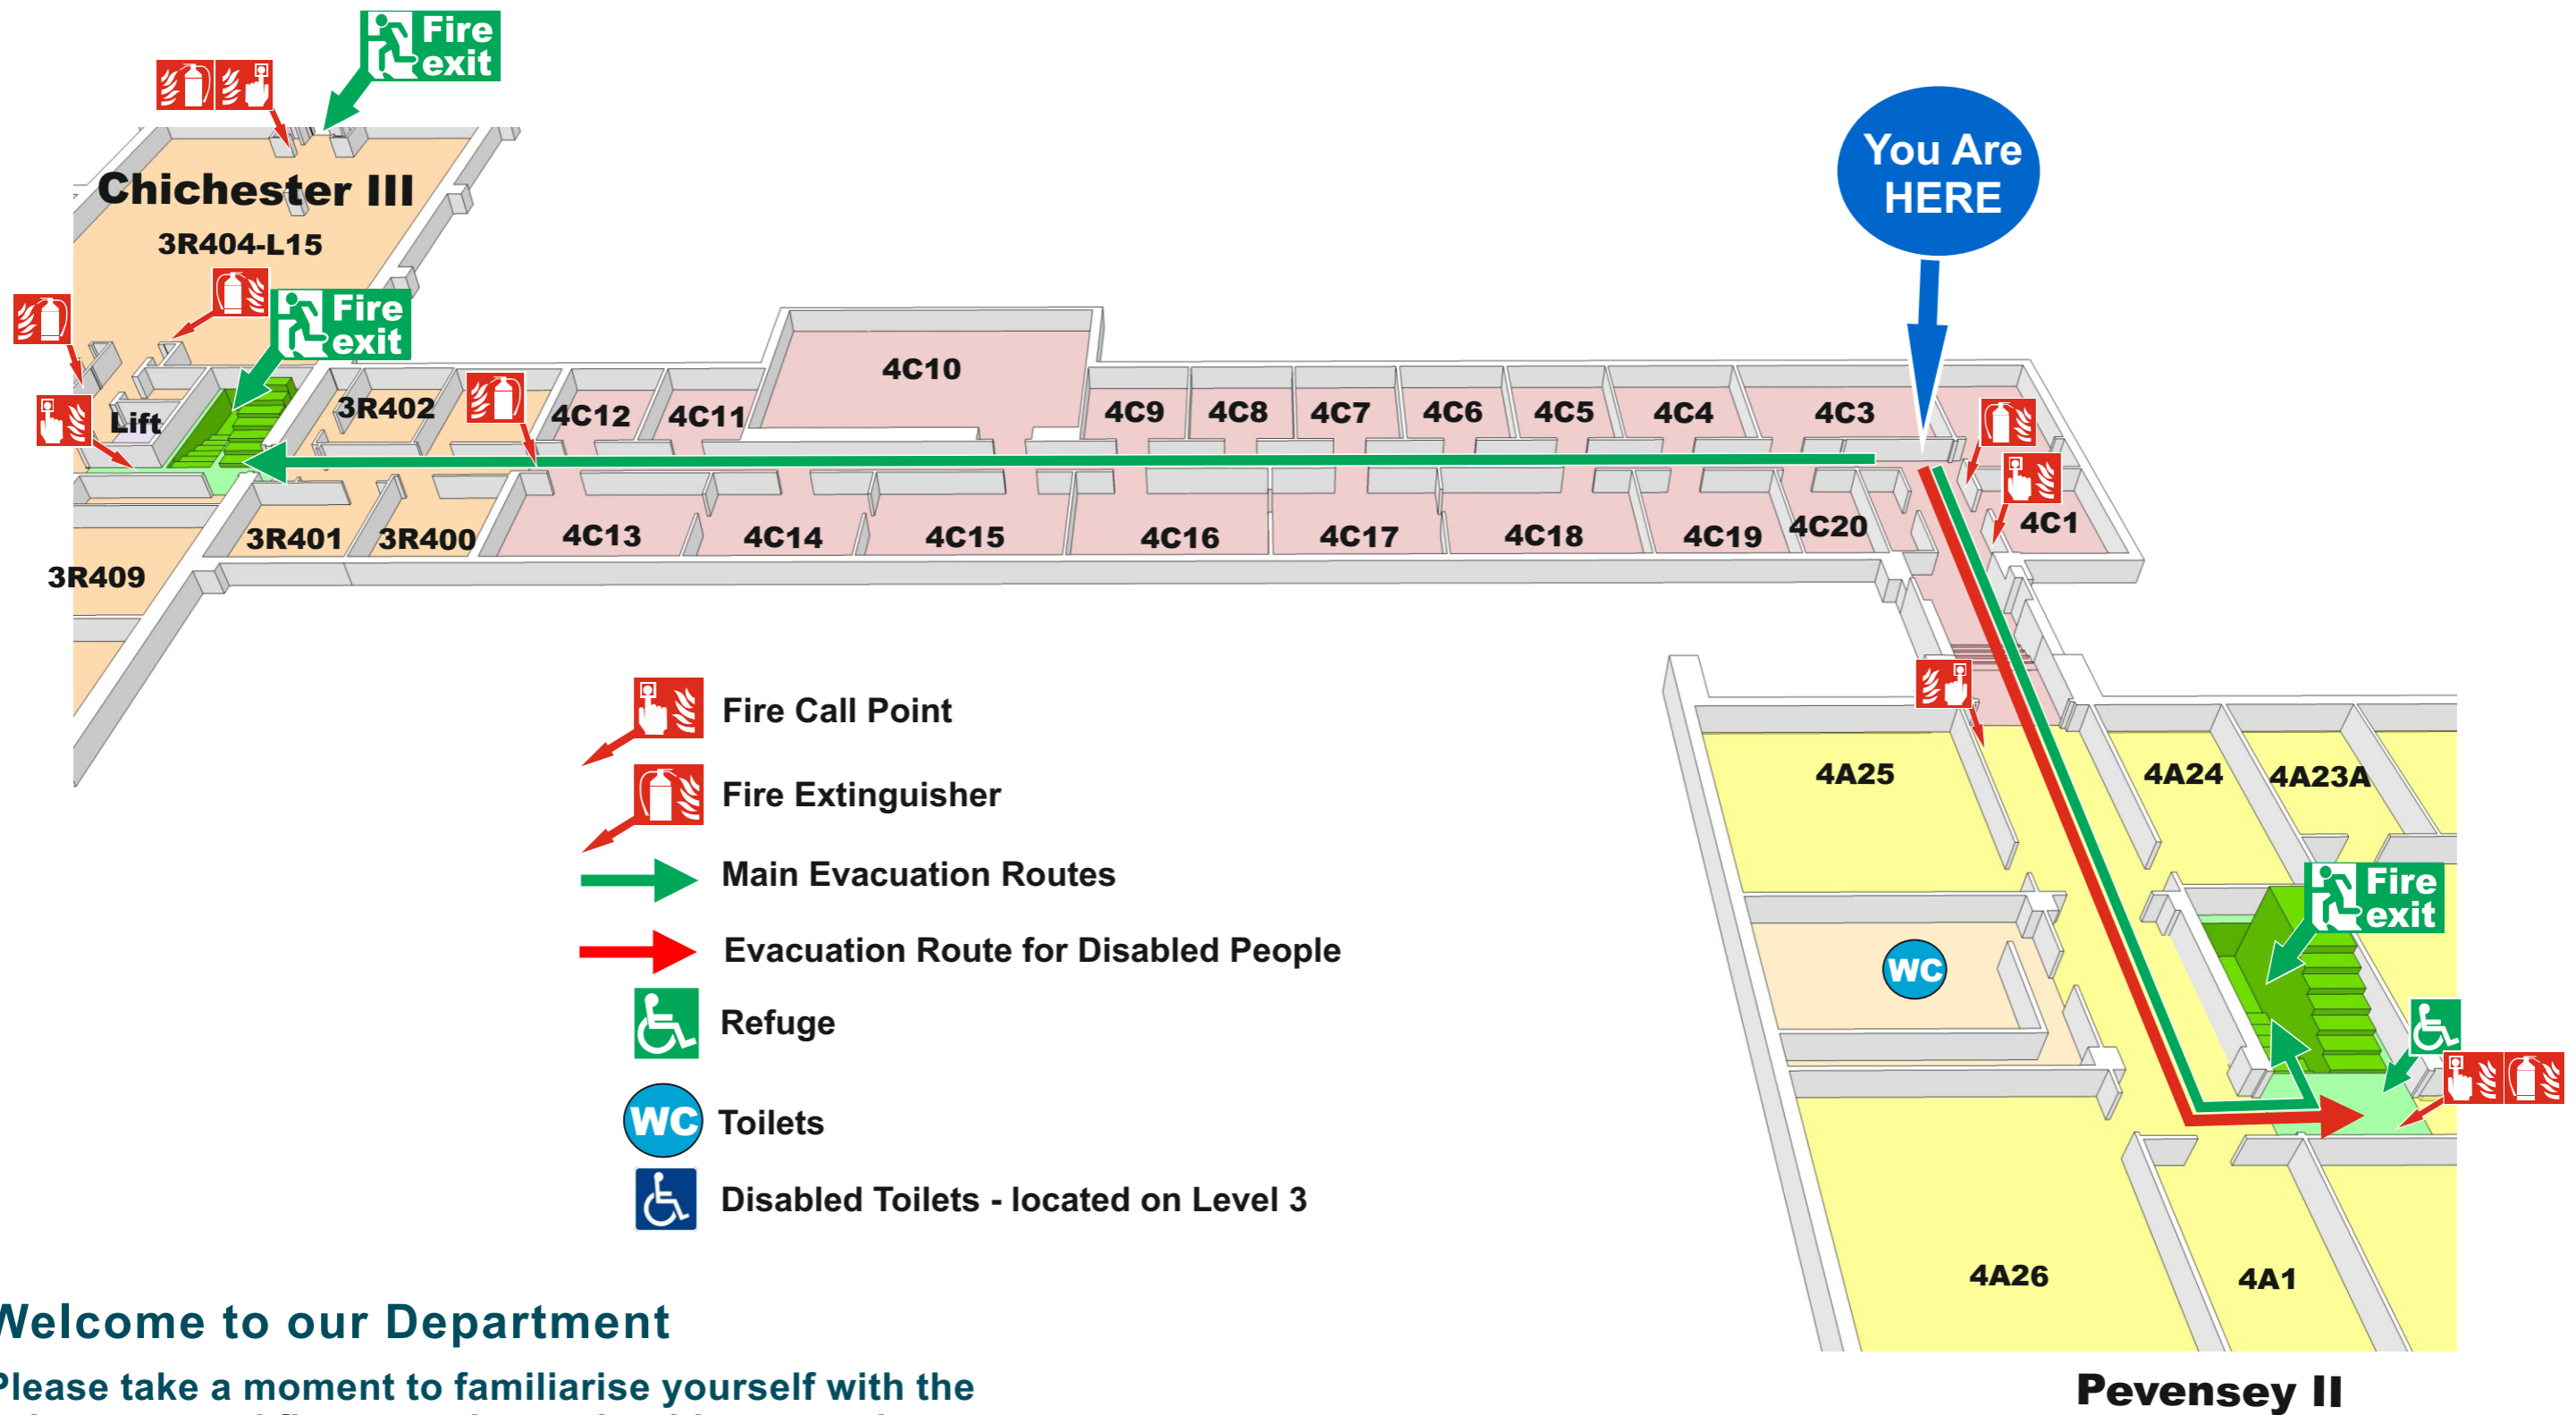

Fire Evacuation Plan

Pevensey III Level 3

Welcome to our Department

Please take a moment to familiarise yourself with the exit routes and fire procedures should you need to evacuate quickly. If the alarm does sound, leave the building by the nearest exit.

Fire Evacuation Plan

Pevensey III Level 4

Welcome to our Department

Please take a moment to familiarise yourself with the exit routes and fire procedures should you need to evacuate quickly. If the alarm does sound, leave the building by the nearest exit.

Fire Evacuation Plan

Pevensey III Level 5

Welcome to our Department

Please take a moment to familiarise yourself with the exit routes and fire procedures should you need to evacuate quickly. If the alarm does sound, leave the building by the nearest exit.