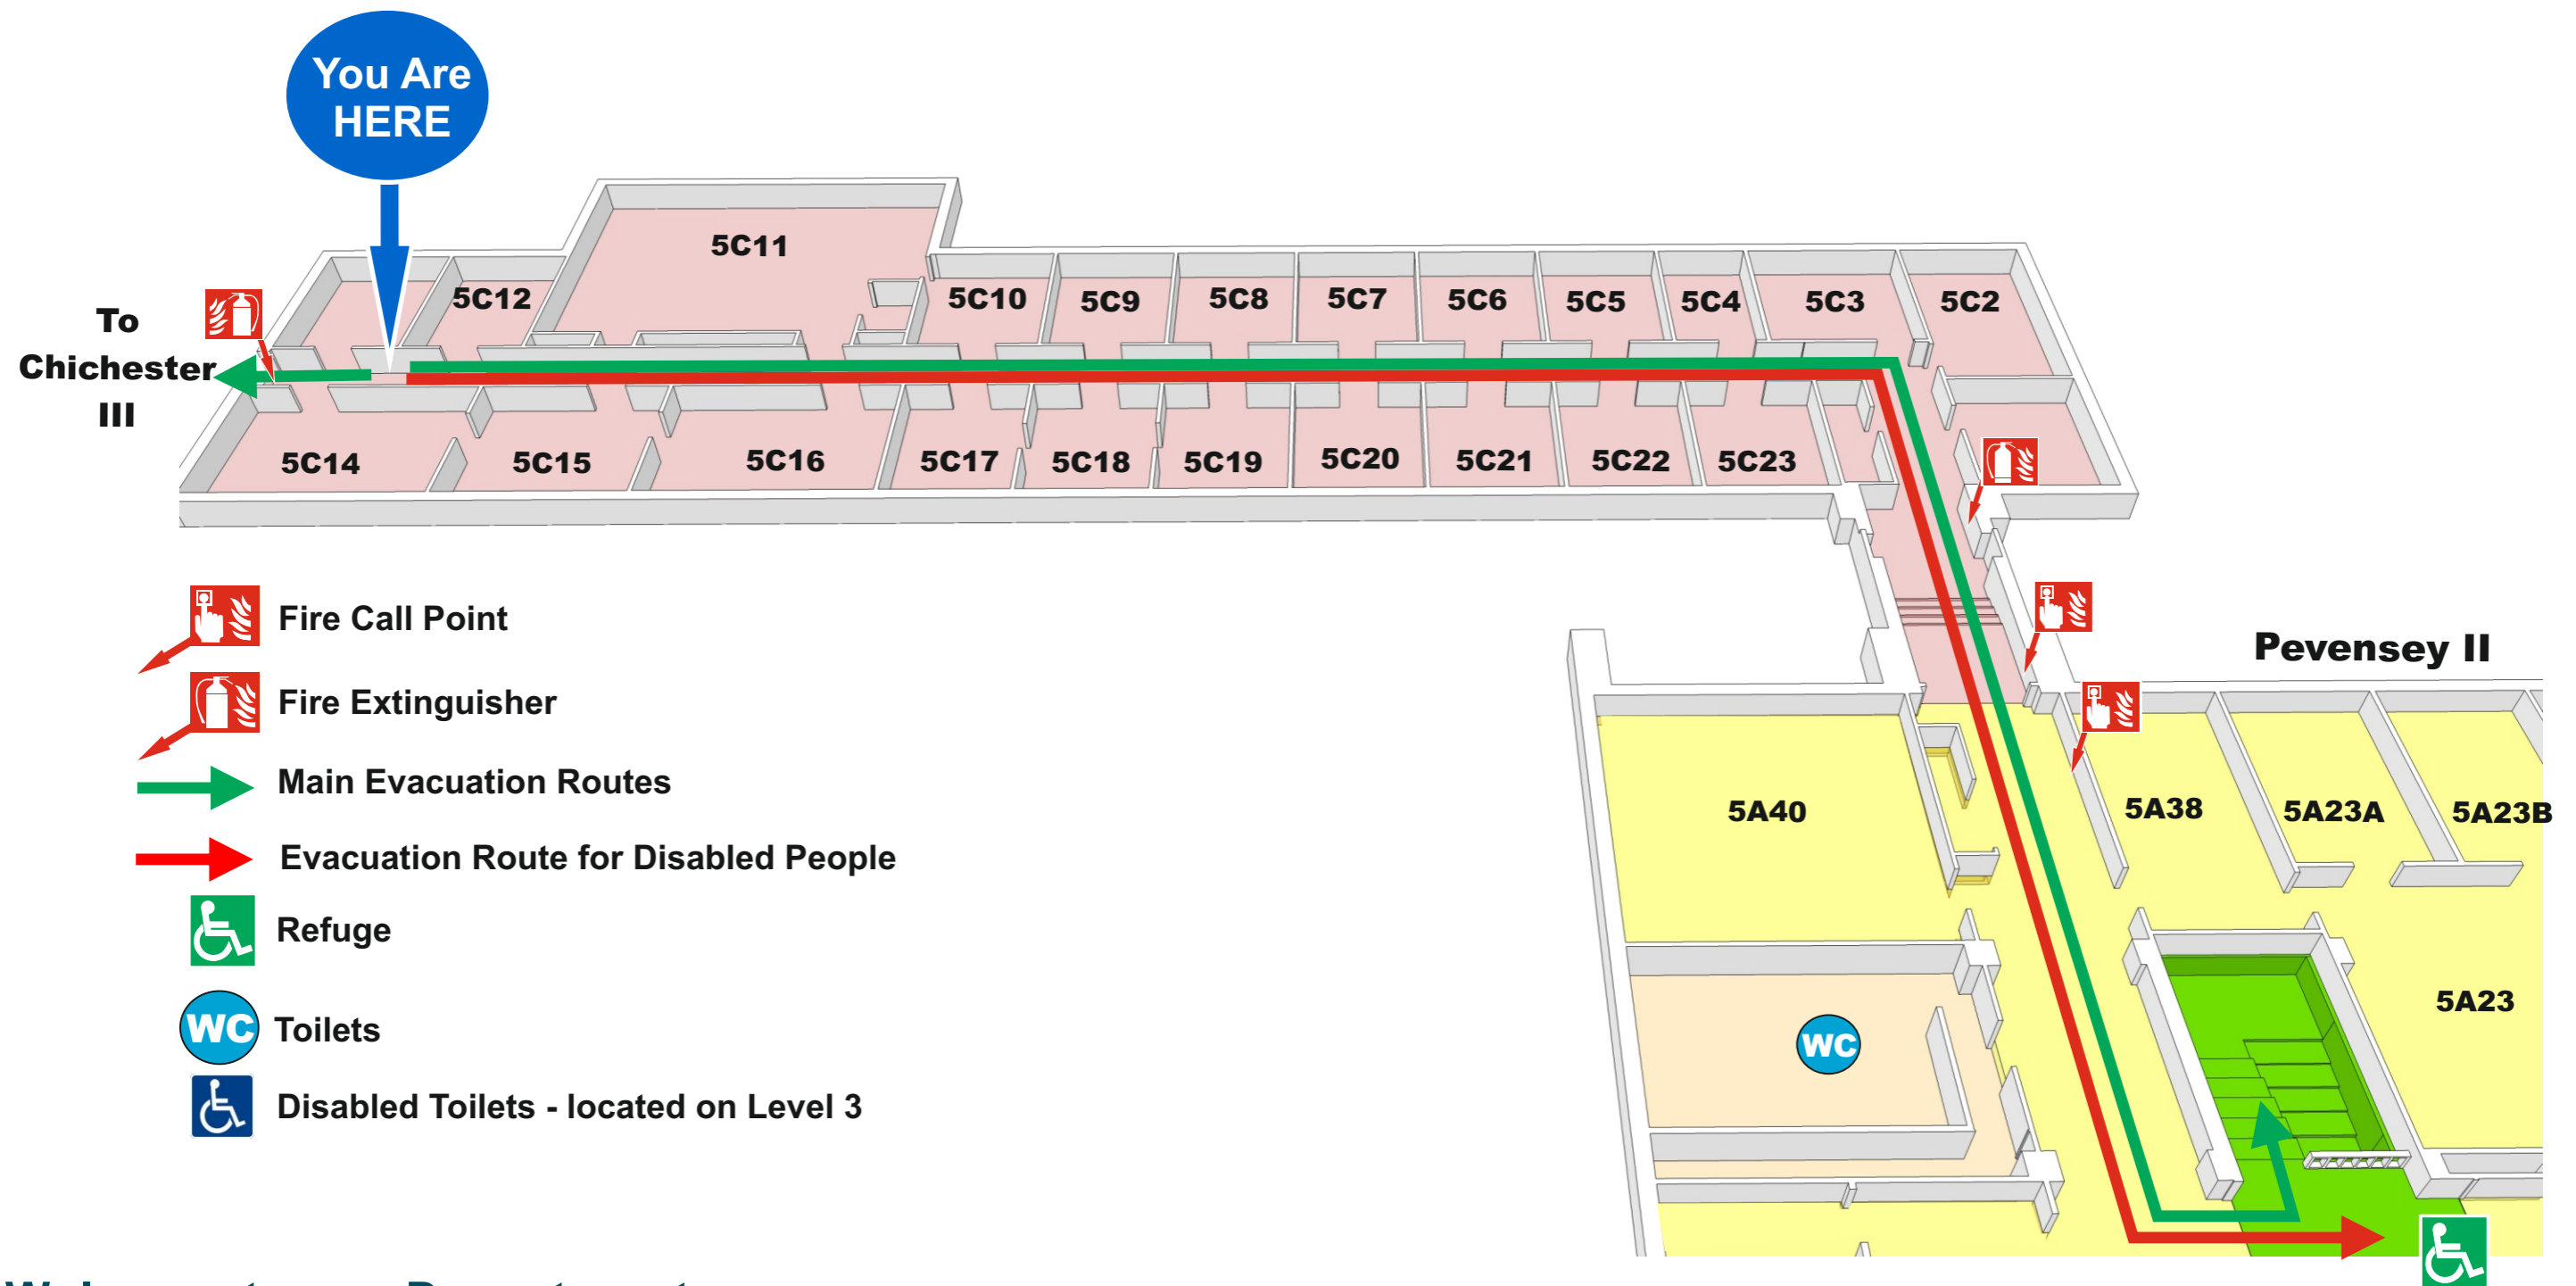

Fire Evacuation Plan

Pevensey III Level 3

Welcome to our Department

Please take a moment to familiarise yourself with the exit routes and fire procedures should you need to evacuate quickly. If the alarm does sound, leave the building by the nearest exit.

Fire Evacuation Plan

Pevensey III Level 4

Welcome to our Department

Please take a moment to familiarise yourself with the exit routes and fire procedures should you need to evacuate quickly. If the alarm does sound, leave the building by the nearest exit.

Fire Evacuation Plan

Pevensey III Level 5

Welcome to our Department

Please take a moment to familiarise yourself with the exit routes and fire procedures should you need to evacuate quickly. If the alarm does sound, leave the building by the nearest exit.