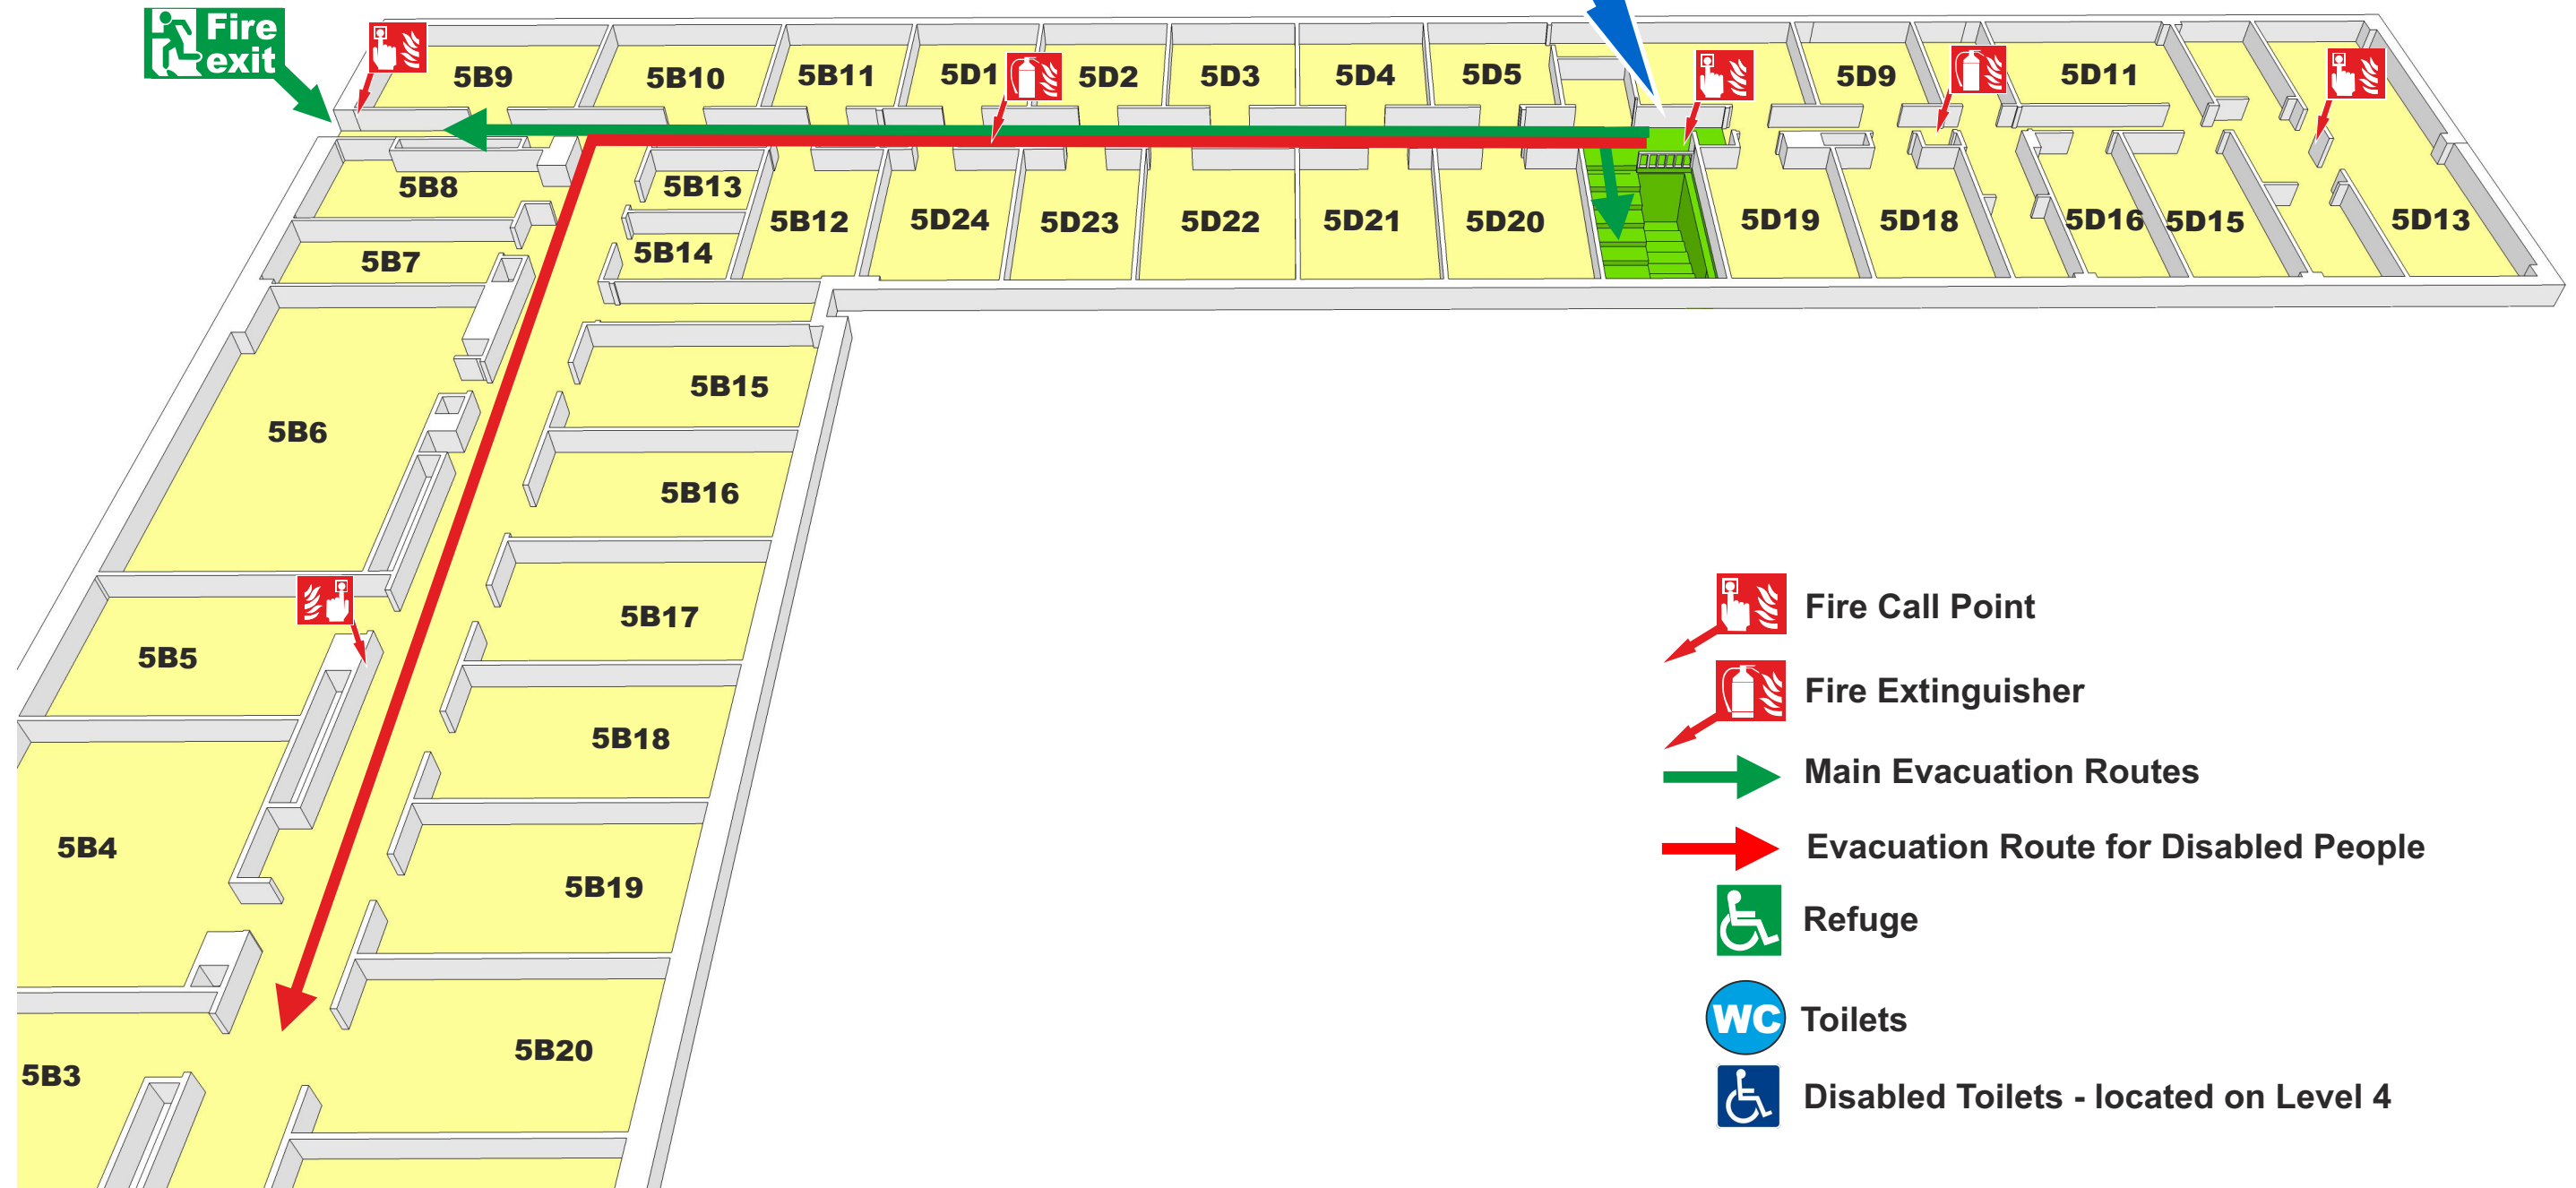

Fire Evacuation Plan

John Maynard Smith Level 5

You Are
HERE

- Fire Call Point
- Fire Extinguisher
- Main Evacuation Routes
- Evacuation Route for Disabled People
- Refuge
- Toilets
- Disabled Toilets - located on Level 4