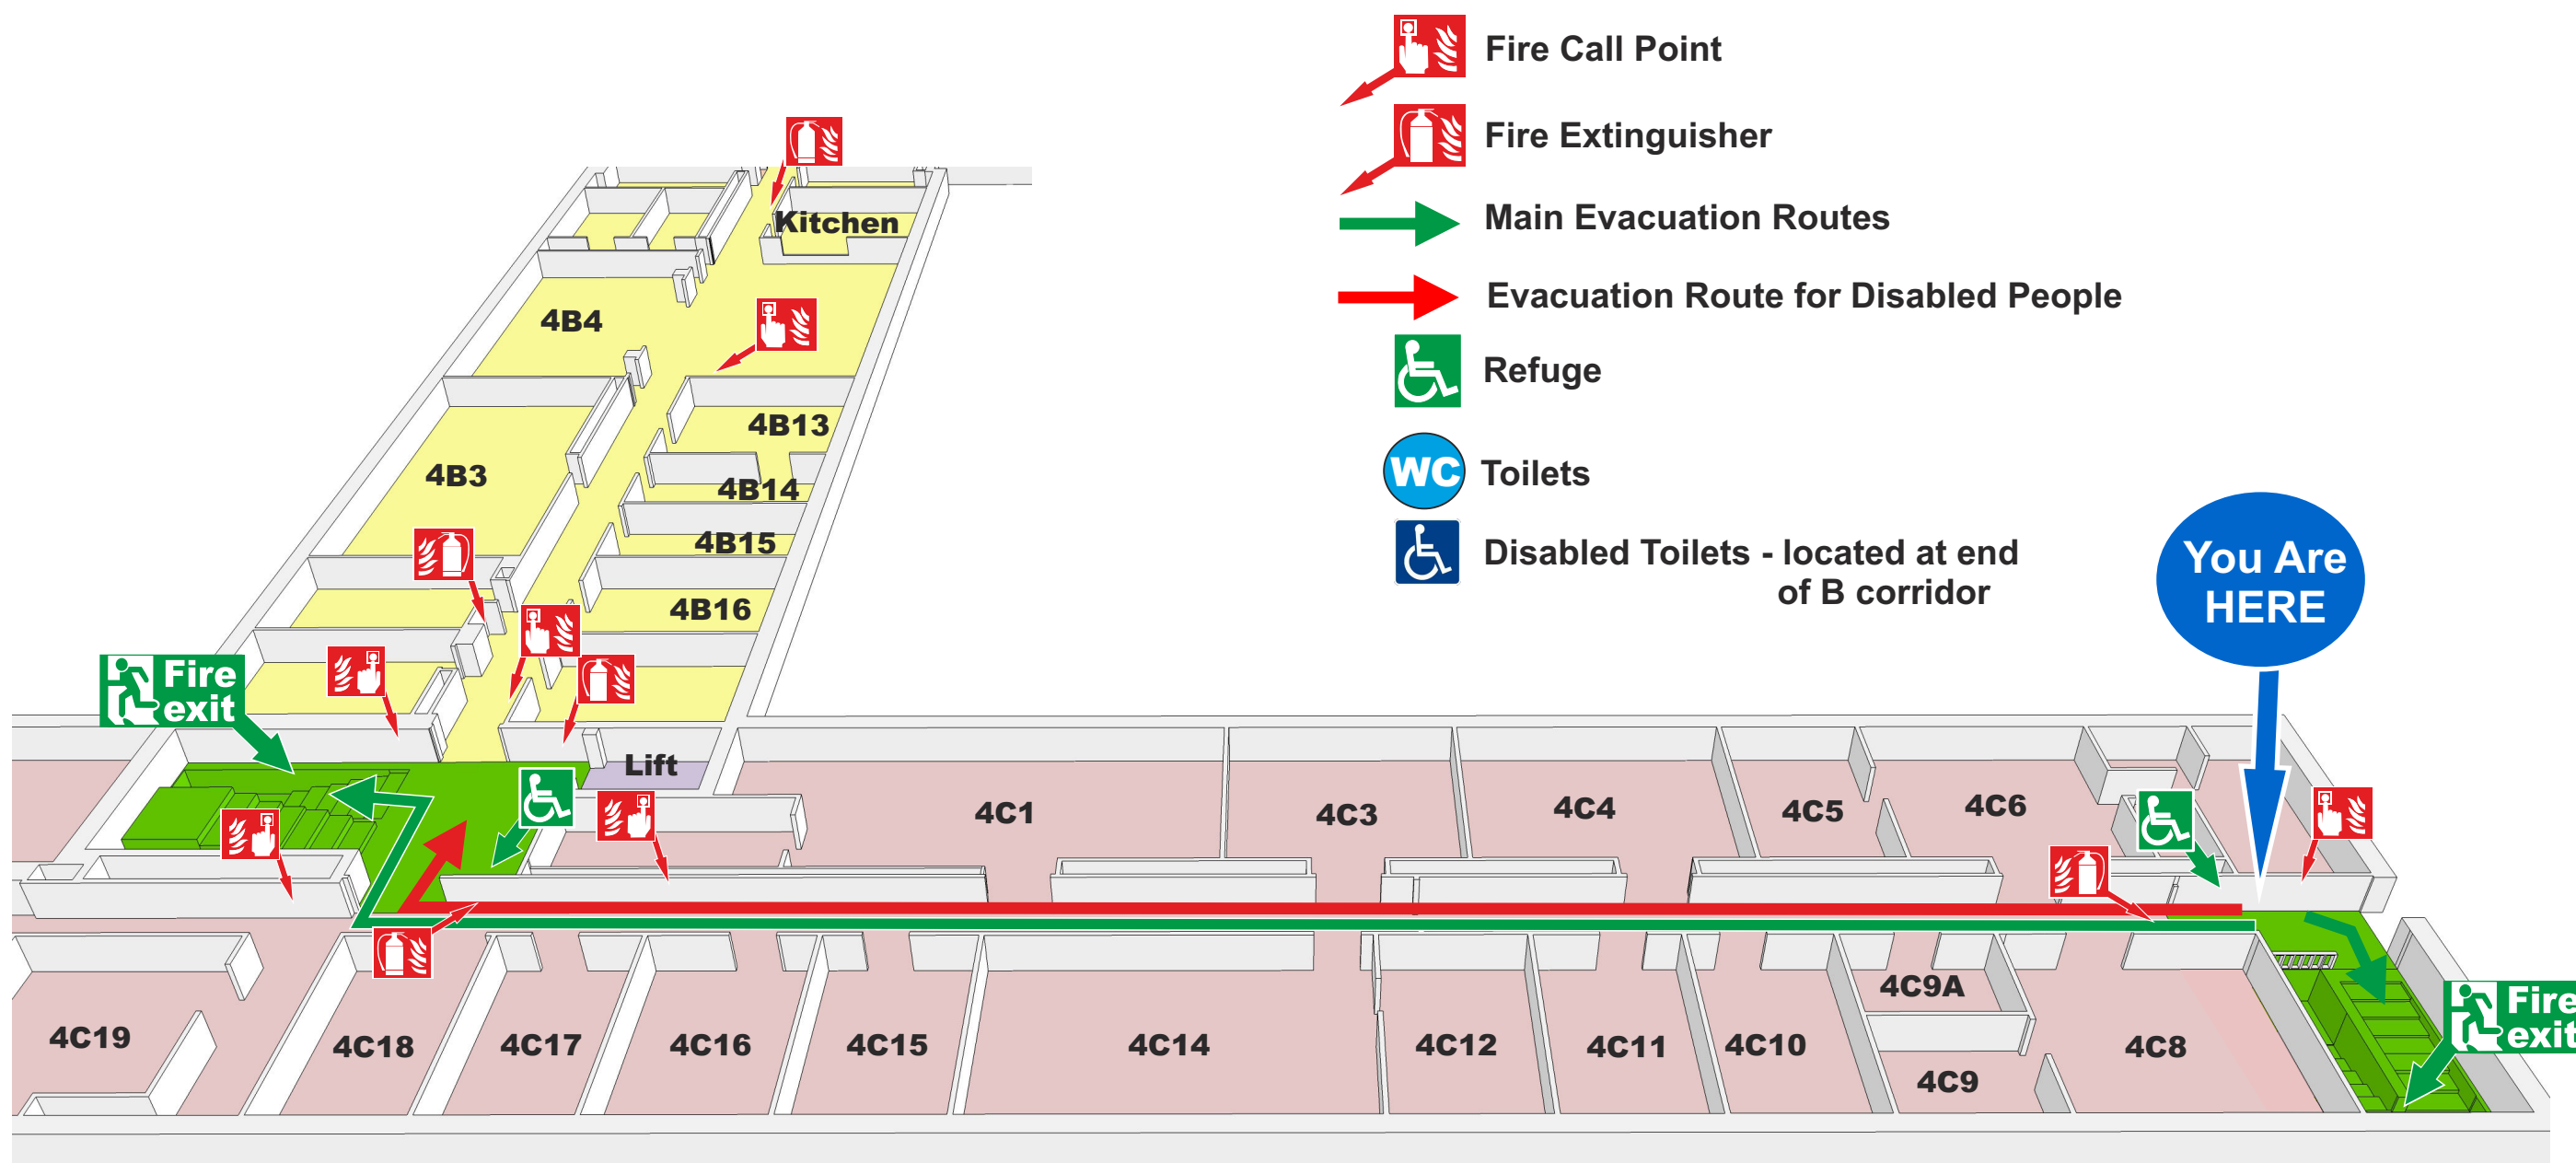

Fire Evacuation Plan

John Maynard Smith Level 4

Welcome to our Department

Please take a moment to familiarise yourself with the exit routes and fire procedures should you need to evacuate quickly. If the alarm does sound, leave the building by the nearest exit.