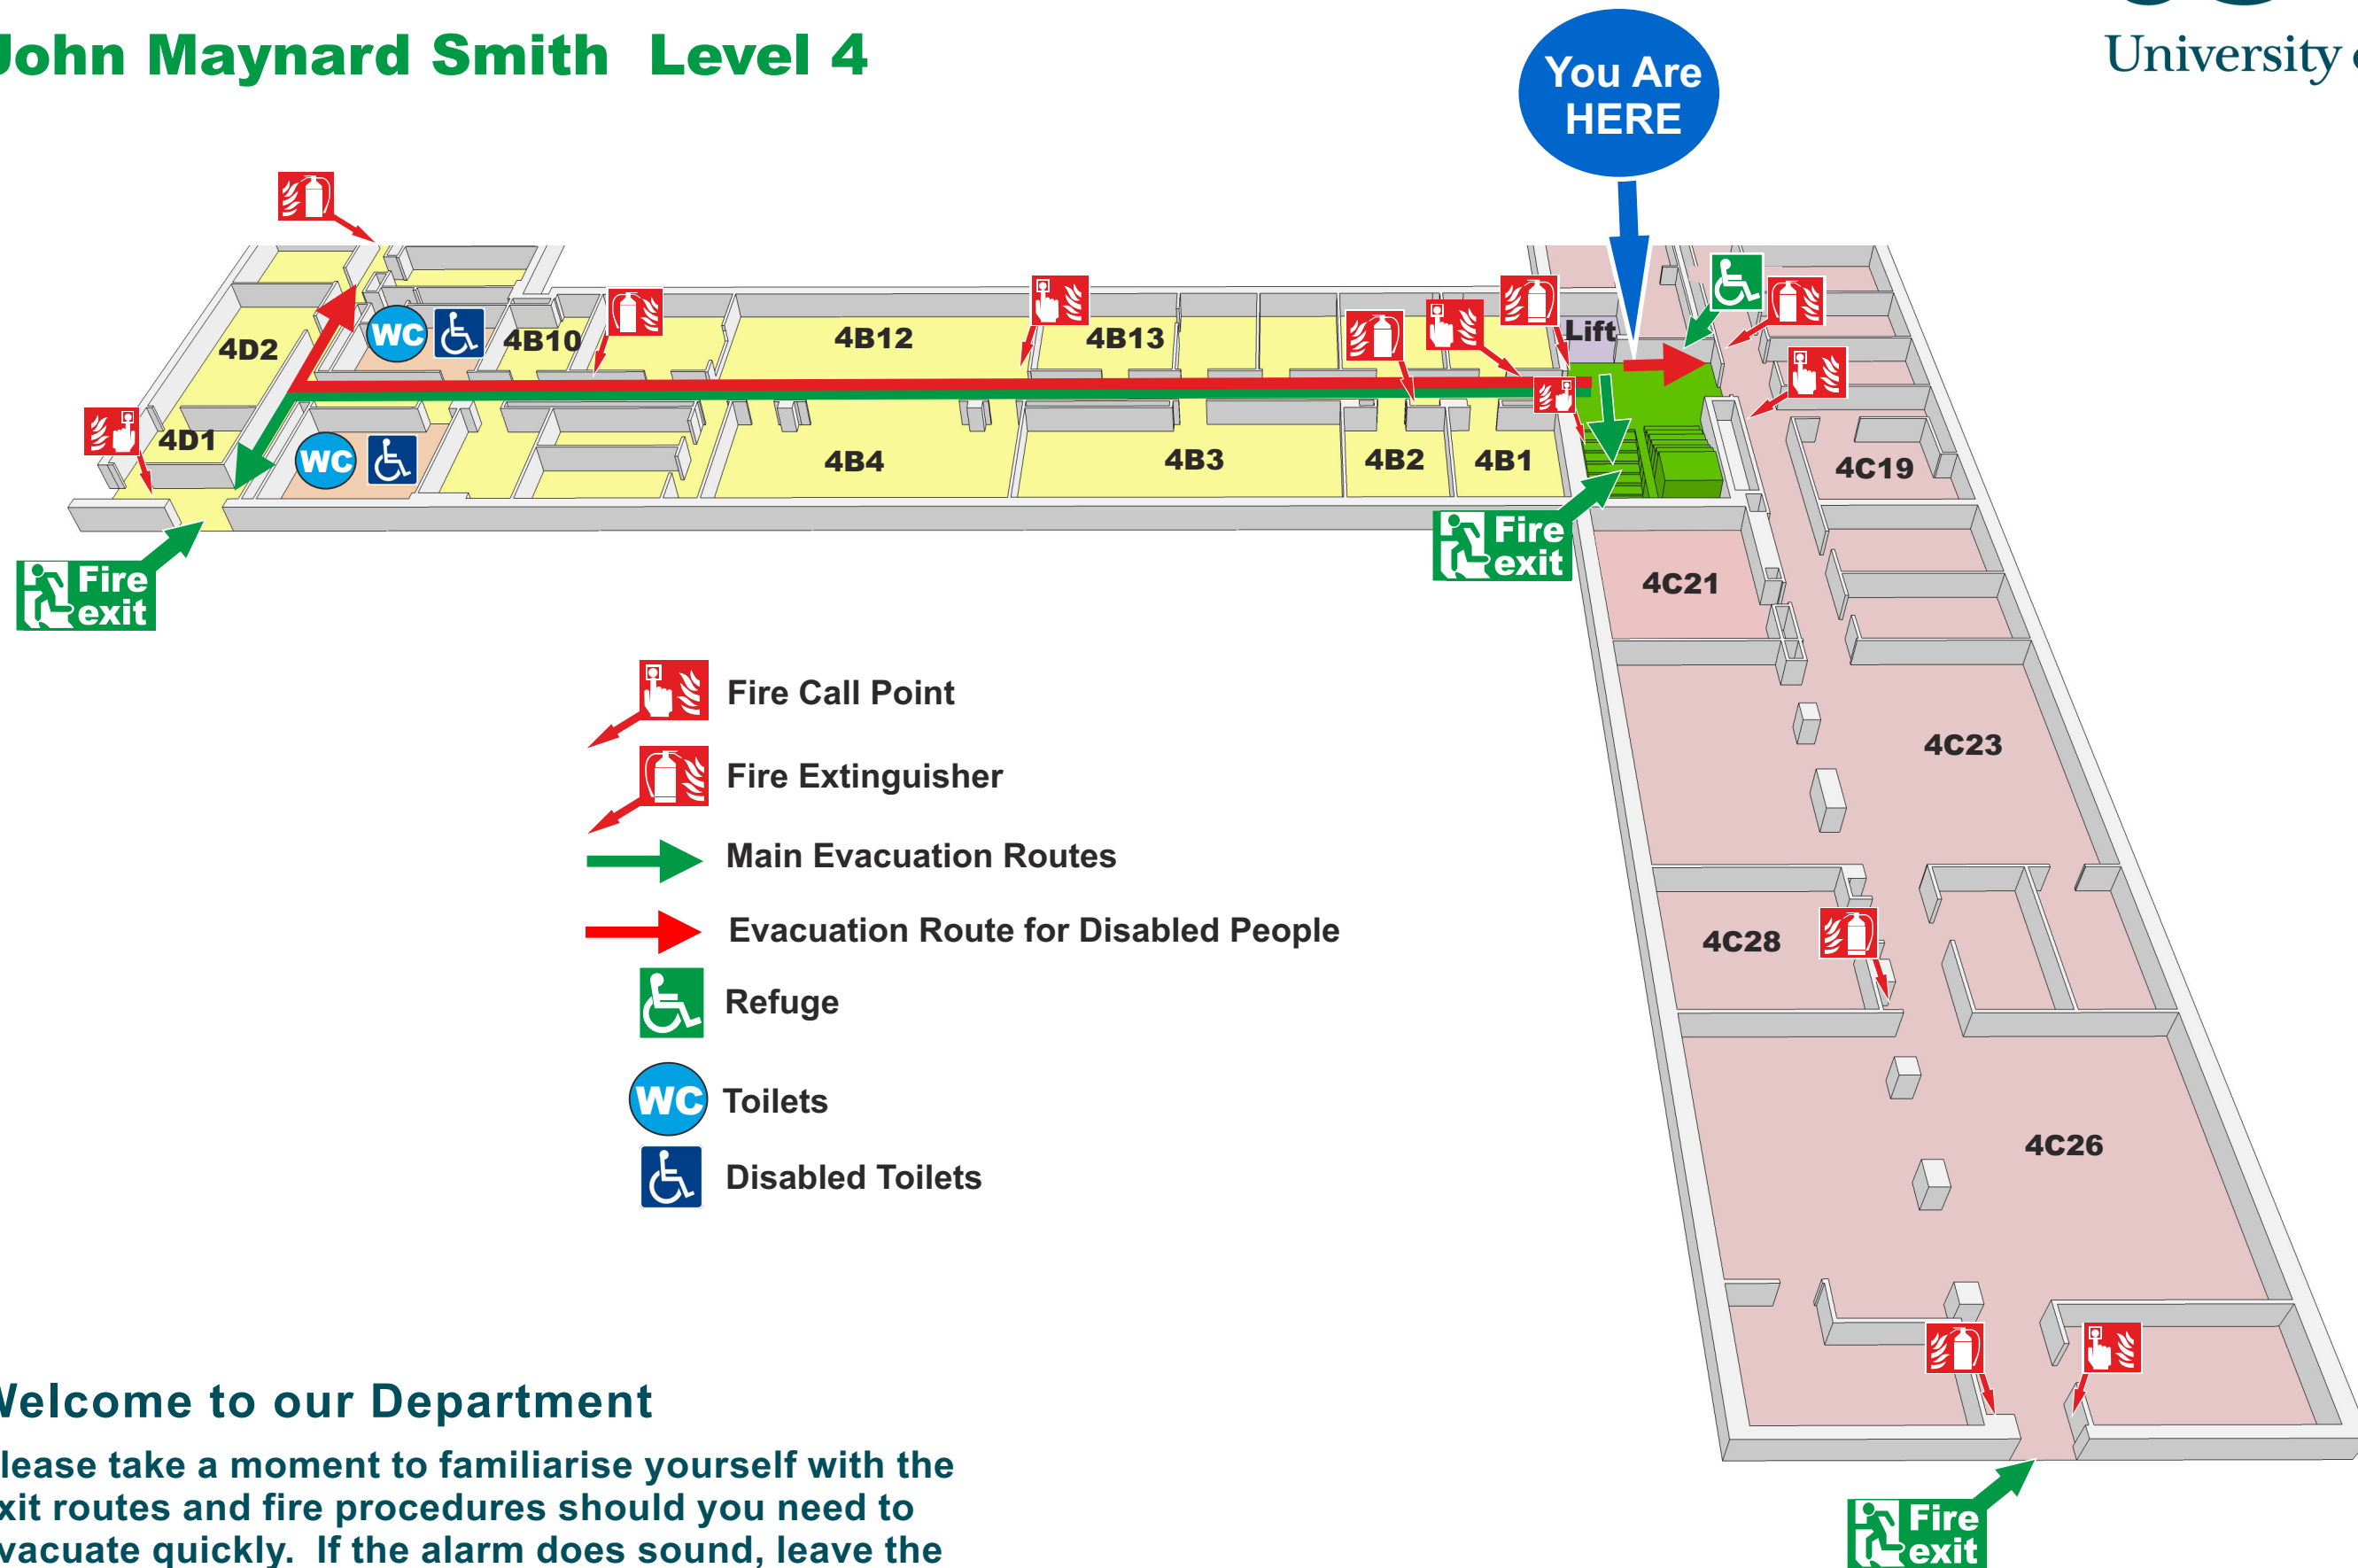

Fire Evacuation Plan

John Maynard Smith Level 4

Welcome to our Department

Please take a moment to familiarise yourself with the exit routes and fire procedures should you need to evacuate quickly. If the alarm does sound, leave the building by the nearest exit.