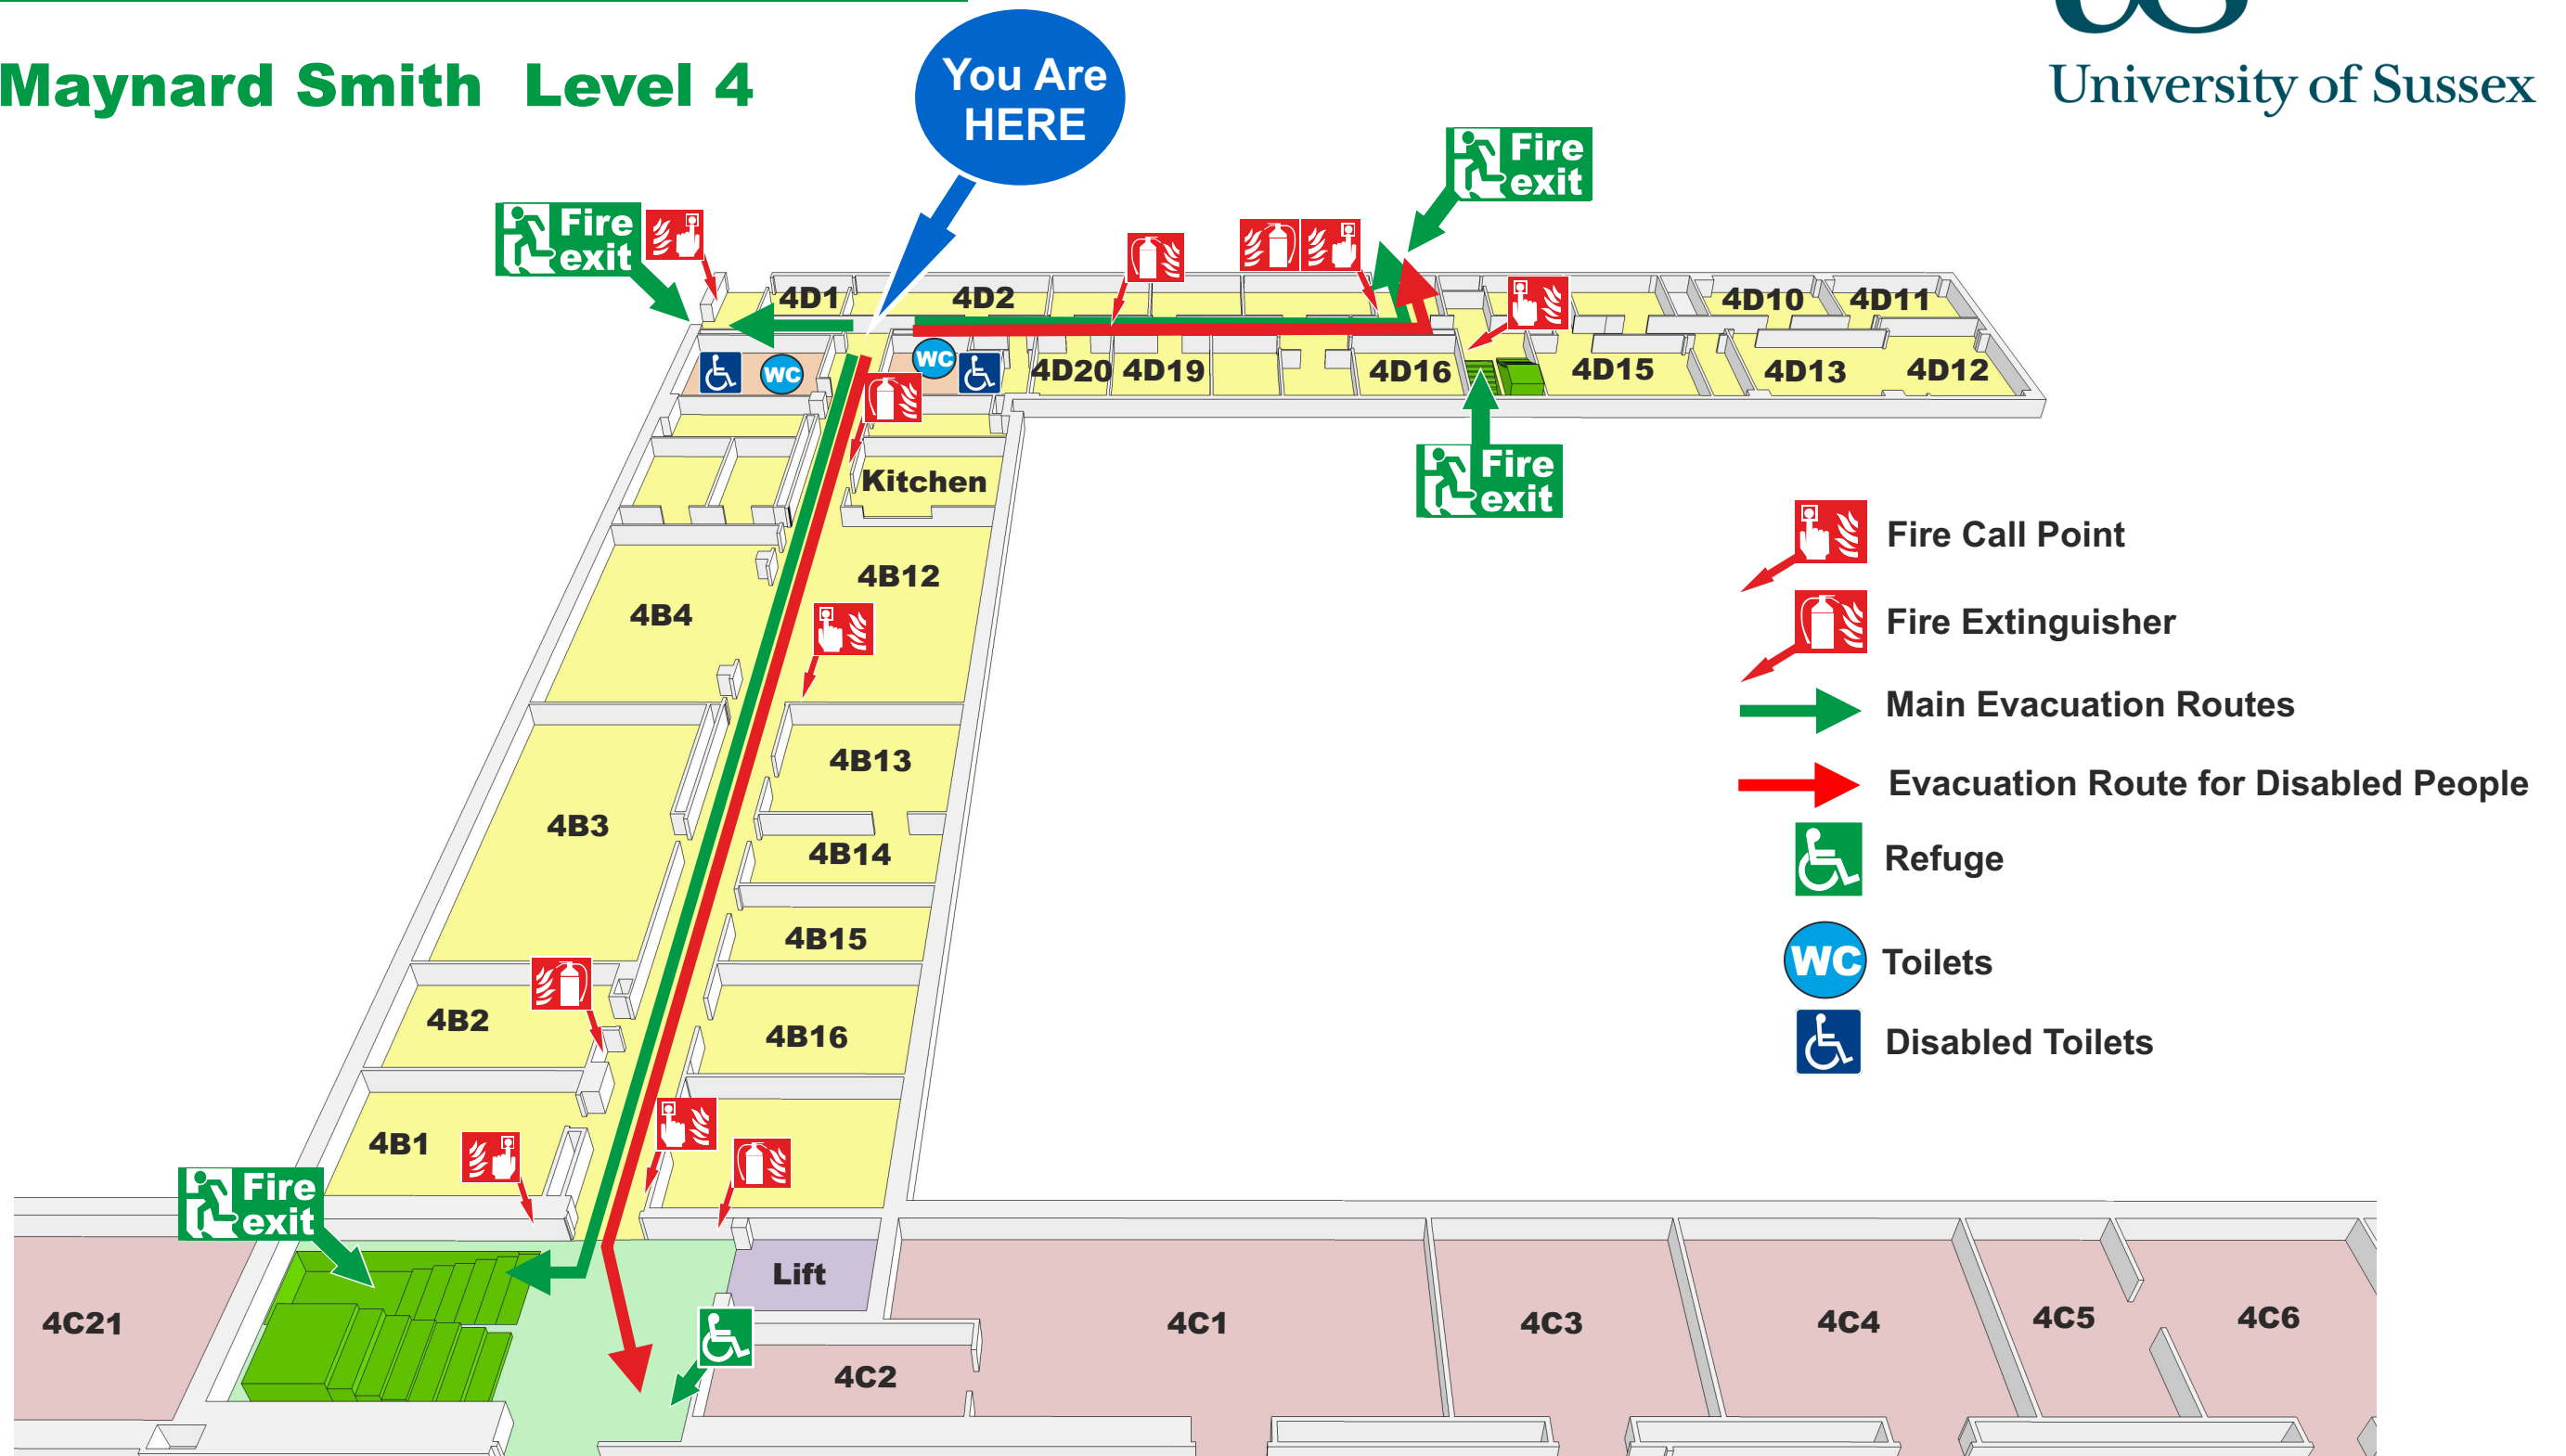

Fire Evacuation Plan

John Maynard Smith Level 4

Welcome to our Department

Please take a moment to familiarise yourself with the exit routes and fire procedures should you need to evacuate quickly. If the alarm does sound, leave the building by the nearest exit.