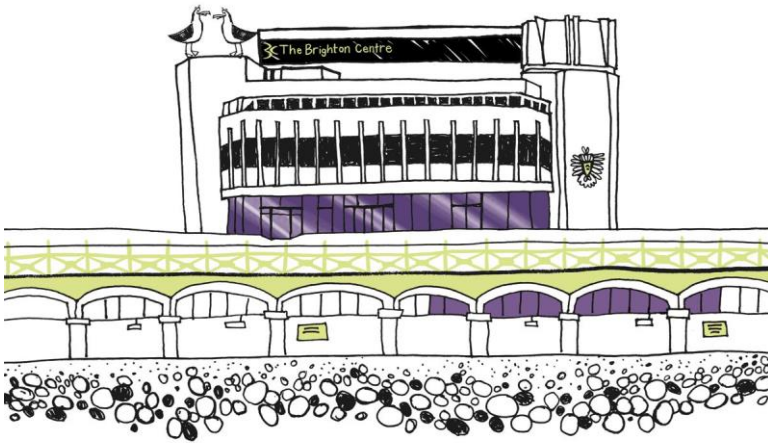

# Brighton Centre Car Parking

## The Offer

We are delighted to offer you a fantastic car parking rate of just £17.50\* per 24 hours during your visit to the Brighton Centre.

Regency Square car park is situated along the seafront from the venue and is just a 3-4 minute walk. See car park location on map below (green dot).

#### From the East:

Drive straight past the Brighton Centre heading west towards Hove, make sure you are in the right hand lane and look out for the signs to turn right after the Hilton Metropole Hotel, for Regency Square Car Park.

#### From the West:

Driving along the seafront with the sea on your right, the car park is situated after the Holiday Inn and before the Hilton Metropole Hotel. Stay in the left hand lane and look out for signs for Regency Square Car Park.