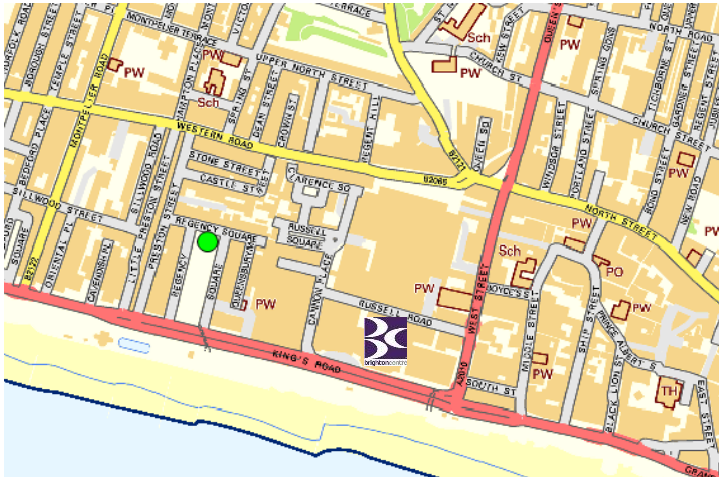

## The Offer

We are delighted to offer you a fantastic car parking rate of just £17.50\* per 24 hours during your visit to the Brighton Centre.

Regency Square car park is situated along the seafront from the venue and is just a 3-4 minute walk. See car park location on map below (green dot).

#### From the West:

Driving along the seafront with the sea on your right, the car park is situated after the Holiday Inn and before the Hilton Metropole Hotel. Stay in the left hand lane and look out for signs for Regency Square Car Park.

The car park is underground; you will see a large grassed area of which it is below. Follow the sign to the entrance (go straight up the street), go through the barriers into the car park, its then best to follow towards the exit and park on the lowest level which gives you instant access to the seafront.